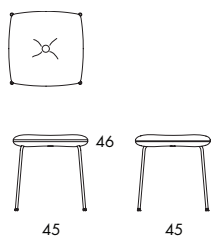

Dundra is a large family that includes foot stools, chairs, barstools, easy chairs, sofas and tables.

**S70** 5.6 kg | 0.29 m<sup>3</sup>/pc 

	<b>S70</b>
Seat height	46
Overall height	80
Seat width	45
Overall width	50
Seat depth	43
Overall depth	56
Weight, kg	5.6
Cbm	0.29/pc
Cbm	0.36/2 pcs

**S70A** 6 kg | 0.29 m<sup>3</sup>/pc 

	<b>S70A</b>
Seat height	46
Overall height	80
Seat width	45
Overall width	59
Seat depth	43
Overall depth	56
Weight, kg	6
Cbm	0.29

**S70AS** 9.15 kg | 0.32 m<sup>3</sup>/pc

	<b>S70AS</b>
Seat height	46
Overall height	80
Seat width	45
Overall width	62
Seat depth	43
Overall depth	56
Weight, kg	9.15
Cbm	0.32

**S73-46** 3.33 kg | 0.29 m<sup>3</sup>/5 pcs

**S73-65** 4.2 kg | 0.20 m<sup>3</sup>/pc

**S73-65** 4.2 kg | 0.20 m<sup>3</sup>/pc

	<b>S73-65</b>
Seat height	65
Overall height	65
Seat width	45
Overall width	52
Seat depth	45
Overall depth	45
Weight, kg	4.2
Cbm	0.20/pc

**S73-82** 4.7 kg | 0.24 m<sup>3</sup>/pc