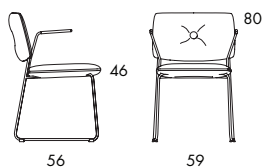

Dundra is a large family that includes foot stools, chairs, barstools, easy chairs, sofas and tables.

**S70** 5.6 kg | 0.29 m<sup>3</sup>/pc 

	<b>S70</b>
Seat height	46
Overall height	80
Seat width	45
Overall width	50
Seat depth	43
Overall depth	56
Weight, kg	5.6
Cbm	0.29/pc
Cbm	0.36/2 pcs

**S70A** 6 kg | 0.29 m<sup>3</sup>/pc 

	<b>S70A</b>
Seat height	46
Overall height	80
Seat width	45
Overall width	59
Seat depth	43
Overall depth	56
Weight, kg	6
Cbm	0.29

**S70AS** 9.15 kg | 0.32 m<sup>3</sup>/pc

**S73-65** 4.2 kg | 0.20 m<sup>3</sup>/pc

	<b>S73-65</b>
Seat height	65
Overall height	65
Seat width	45
Overall width	52
Seat depth	45
Overall depth	45
Weight, kg	4.2
Cbm	0.20/pc

**S73-82** 4.7 kg | 0.24 m<sup>3</sup>/pc

**S74A** 22 kg | 0.9 m<sup>3</sup>/pc

	<b>S74A</b>
Seat height	40
Overall height	70
Seat width	138
Overall width	150
Seat depth	55
Overall depth	72
Weight, kg	22
Cbm	0.9