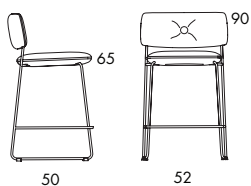

Dundra is a large family that includes foot stools, chairs, barstools, easy chairs, sofas and tables.

**S73-46** 3.33 kg | 0.29 m<sup>3</sup>/5 pcs 

<b>S73-46</b>	
Seat height	46
Overall height	46
Overall width	45
Seat depth	45
Overall depth	45
Weight, kg	3.33
Cbm	0.29/5 pcs

**S73-65** 4.2 kg | 0.20 m<sup>3</sup>/pc

	<b>S73-65</b>
Seat height	65
Overall height	65
Seat width	45
Overall width	52
Seat depth	45
Overall depth	45
Weight, kg	4.2
Cbm	0.20/pc

**S73-82** 4.7 kg | 0.24 m<sup>3</sup>/pc

	<b>S73-82</b>
Seat height	82
Overall height	82
Seat width	45
Overall width	52
Seat depth	45
Overall depth	47
Weight, kg	4.7
Cbm	0.24/pc

**S72-65** 6.4 kg | 0.38 m<sup>3</sup>/2 pcs 

**S72-82** 6.9 kg | 0.44 m<sup>3</sup>/2 pcs 

Dundra is a large family that includes foot stools, chairs, barstools, easy chairs, sofas and tables.

**S72-65** 6.4 kg | 0.38 m<sup>3</sup>/2 pcs 

**S72-65**

Seat height	65
Overall height	90
Seat width	45
Overall width	52
Seat depth	41
Overall depth	50
Weight, kg	6.4
Cbm	0.38/2 pcs