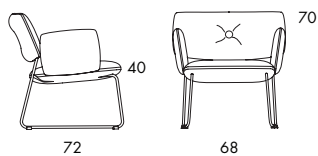

**S73-65** 4.2 kg | 0.20 m<sup>3</sup>/pc

	<b>S73-65</b>
Seat height	65
Overall height	65
Seat width	45
Overall width	52
Seat depth	45
Overall depth	45
Weight, kg	4.2
Cbm	0.20/pc

**S73-82** 4.7 kg | 0.24 m<sup>3</sup>/pc

**S72-82** 6.9 kg | 0.44 m<sup>3</sup>/2 pcs 

<b>S72-82</b>	
Seat height	82
Overall height	107
Seat width	45
Overall width	52
Seat depth	41
Overall depth	52
Weight, kg	6.9
Cbm	0.44/2 pcs

**S71** 8.3 kg | 0.45 m<sup>3</sup>/2 pcs 

Dundra is a large family that includes foot stools, chairs, barstools, easy chairs, sofas and tables.

**S71** 8.3 kg | 0.45 m<sup>3</sup>/2 pcs 

	<b>S71</b>
Seat height	40
Overall height	70
Seat width	56
Overall width	68
Seat depth	55
Overall depth	72
Weight, kg	8.3
Cbm	0.45/2 pcs

**S71AS** 11.4 kg | 0.45 m<sup>3</sup>/pc

**S71AS**

Seat height	40
Overall height	70
Seat width	56
Overall width	68
Seat depth	55
Overall depth	72
Weight, kg	11.4
Cbm	0.45/pcs

**S74** 19 kg | 1.0 m<sup>3</sup>/2 pcs 