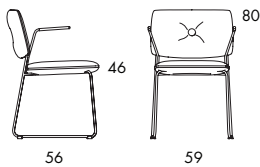

**S70** 5.6 kg | 0.29 m<sup>3</sup>/pc 

**S70A** 6 kg | 0.29 m<sup>3</sup>/pc 

**S70AS** 9.15 kg | 0.32 m<sup>3</sup>/pc

**CHAIR.** Wood and steel frame. Moulded CMHR foam padding. Upholstered in fabric or leather. Leather as per colour chart. 6a. Chrome plated (chrome III) or black-painted steel frame. Plastic foot. S70 and S70A are stackable. S70A has rubber-covered armrests and S70AS has padded armrests.

Dundra is a large family that includes foot stools, chairs, barstools, easy chairs, sofas and tables.

**S70** 5.6 kg | 0.29 m<sup>3</sup>/pc 

	<b>S70</b>
Seat height	46
Overall height	80
Seat width	45
Overall width	50
Seat depth	43
Overall depth	56
Weight, kg	5.6
Cbm	0.29/pc
Cbm	0.36/2 pcs

**S73-65** 4.2 kg | 0.20 m<sup>3</sup>/pc

	<b>S73-65</b>
Seat height	65
Overall height	65
Seat width	45
Overall width	52
Seat depth	45
Overall depth	45
Weight, kg	4.2
Cbm	0.20/pc

**S73-82** 4.7 kg | 0.24 m<sup>3</sup>/pc

**S74A** 22 kg | 0.9 m<sup>3</sup>/pc

	<b>S74A</b>
Seat height	40
Overall height	70
Seat width	138
Overall width	150
Seat depth	55
Overall depth	72
Weight, kg	22
Cbm	0.9