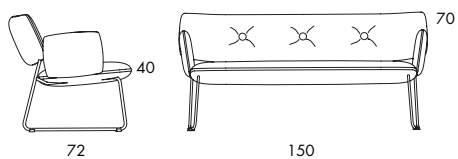

**S71AS** 11.4 kg | 0.45 m<sup>3</sup>/pc

**S71AS**

Seat height	40
Overall height	70
Seat width	56
Overall width	68
Seat depth	55
Overall depth	72
Weight, kg	11.4
Cbm	0.45/pcs

**S74** 19 kg | 1.0 m<sup>3</sup>/2 pcs 

**S74A** 22 kg | 0.9 m<sup>3</sup>/pc

**SOFA.** Steel frame with no-sag springs. Moulded foam padding. Upholstered in fabric or leather. Leather as per colour chart. 6a. Chrome plated (chrome III) or black-painted steel frame. Plastic foot. Dundra S74 without armrests is stackable.

Dundra is a large family that includes foot stools, chairs, barstools, easy chairs, sofas and tables.

**S74** 19 kg | 1.0 m<sup>3</sup>/2 pcs 

	<b>S74</b>
Seat height	40
Overall height	70
Seat width	138
Overall width	150
Seat depth	55
Overall depth	72
Weight, kg	19
Cbm	1/2 pcs

**S74A** 22 kg | 0.9 m<sup>3</sup>/pc

	<b>S74A</b>
Seat height	40
Overall height	70
Seat width	138
Overall width	150
Seat depth	55
Overall depth	72
Weight, kg	22
Cbm	0.9