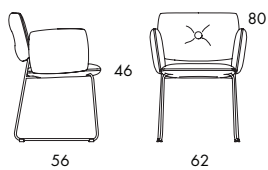

Dundra is a large family that includes foot stools, chairs, barstools, easy chairs, sofas and tables.

**S70** 5.6 kg | 0.29 m<sup>3</sup>/pc 

	<b>S70</b>
Seat height	46
Overall height	80
Seat width	45
Overall width	50
Seat depth	43
Overall depth	56
Weight, kg	5.6
Cbm	0.29/pc
Cbm	0.36/2 pcs

**S70A** 6 kg | 0.29 m<sup>3</sup>/pc 

	<b>S70A</b>
Seat height	46
Overall height	80
Seat width	45
Overall width	59
Seat depth	43
Overall depth	56
Weight, kg	6
Cbm	0.29

**S70AS** 9.15 kg | 0.32 m<sup>3</sup>/pc

**S73-65** 4.2 kg | 0.20 m<sup>3</sup>/pc

	<b>S73-65</b>
Seat height	65
Overall height	65
Seat width	45
Overall width	52
Seat depth	45
Overall depth	45
Weight, kg	4.2
Cbm	0.20/pc

**S73-82** 4.7 kg | 0.24 m<sup>3</sup>/pc

**S74A** 22 kg | 0.9 m<sup>3</sup>/pc

	<b>S74A</b>
Seat height	40
Overall height	70
Seat width	138
Overall width	150
Seat depth	55
Overall depth	72
Weight, kg	22
Cbm	0.9