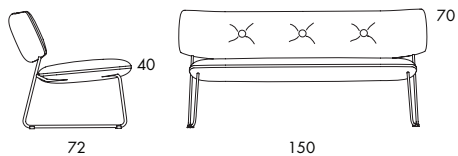

**S73-65** 4.2 kg | 0.20 m<sup>3</sup>/pc

	<b>S73-65</b>
Seat height	65
Overall height	65
Seat width	45
Overall width	52
Seat depth	45
Overall depth	45
Weight, kg	4.2
Cbm	0.20/pc

**S73-82** 4.7 kg | 0.24 m<sup>3</sup>/pc

**S72-82** 6.9 kg | 0.44 m<sup>3</sup>/2 pcs 

<b>S72-82</b>	
Seat height	82
Overall height	107
Seat width	45
Overall width	52
Seat depth	41
Overall depth	52
Weight, kg	6.9
Cbm	0.44/2 pcs

**S71** 8.3 kg | 0.45 m<sup>3</sup>/2 pcs 

Dundra is a large family that includes foot stools, chairs, barstools, easy chairs, sofas and tables.

**S71** 8.3 kg | 0.45 m<sup>3</sup>/2 pcs 

	<b>S71</b>
Seat height	40
Overall height	70
Seat width	56
Overall width	68
Seat depth	55
Overall depth	72
Weight, kg	8.3
Cbm	0.45/2 pcs

**S71AS** 11.4 kg | 0.45 m<sup>3</sup>/pc

**S71AS**

Seat height	40
Overall height	70
Seat width	56
Overall width	68
Seat depth	55
Overall depth	72
Weight, kg	11.4
Cbm	0.45/pcs

**S74** 19 kg | 1.0 m<sup>3</sup>/2 pcs 