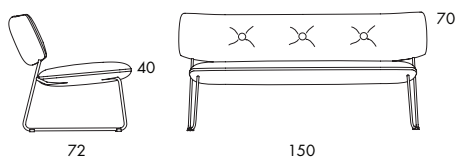

S74 19 kg | 1.0 m³/2 pcs

	S74
Seat height	40
Overall height	70
Seat width	138
Overall width	150
Seat depth	55
Overall depth	72
Weight, kg	19
Cbm	1/2 pcs