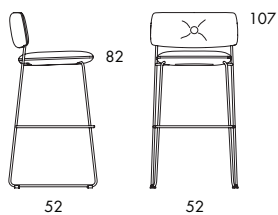

**S73-65** 4.2 kg | 0.20 m<sup>3</sup>/pc

	<b>S73-65</b>
Seat height	65
Overall height	65
Seat width	45
Overall width	52
Seat depth	45
Overall depth	45
Weight, kg	4.2
Cbm	0.20/pc

**S73-82** 4.7 kg | 0.24 m<sup>3</sup>/pc

	<b>S73-82</b>
Seat height	82
Overall height	82
Seat width	45
Overall width	52
Seat depth	45
Overall depth	47
Weight, kg	4.7
Cbm	0.24/pc

**S72-65** 6.4 kg | 0.38 m<sup>3</sup>/2 pcs 

**S72-82** 6.9 kg | 0.44 m<sup>3</sup>/2 pcs 

Dundra is a large family that includes foot stools, chairs, barstools, easy chairs, sofas and tables.

**S72-65** 6.4 kg | 0.38 m<sup>3</sup>/2 pcs 

**S72-65**

Seat height	65
Overall height	90
Seat width	45
Overall width	52
Seat depth	41
Overall depth	50
Weight, kg	6.4
Cbm	0.38/2 pcs

**S72-82** 6.9 kg | 0.44 m<sup>3</sup>/2 pcs 

<b>S72-82</b>	
Seat height	82
Overall height	107
Seat width	45
Overall width	52
Seat depth	41
Overall depth	52
Weight, kg	6.9
Cbm	0.44/2 pcs

**S71** 8.3 kg | 0.45 m<sup>3</sup>/2 pcs 