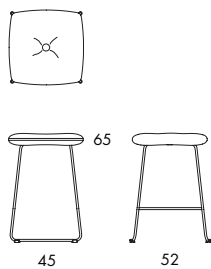

Dundra is a large family that includes foot stools, chairs, barstools, easy chairs, sofas and tables.

**S70** 5.6 kg | 0.29 m<sup>3</sup>/pc 

	<b>S70</b>
Seat height	46
Overall height	80
Seat width	45
Overall width	50
Seat depth	43
Overall depth	56
Weight, kg	5.6
Cbm	0.29/pc
Cbm	0.36/2 pcs

**S70A** 6 kg | 0.29 m<sup>3</sup>/pc 

	<b>S70A</b>
Seat height	46
Overall height	80
Seat width	45
Overall width	59
Seat depth	43
Overall depth	56
Weight, kg	6
Cbm	0.29

**S70AS** 9.15 kg | 0.32 m<sup>3</sup>/pc

	<b>S70AS</b>
Seat height	46
Overall height	80
Seat width	45
Overall width	62
Seat depth	43
Overall depth	56
Weight, kg	9.15
Cbm	0.32

**S73-46** 3.33 kg | 0.29 m<sup>3</sup>/5 pcs

**S73-65** 4.2 kg | 0.20 m<sup>3</sup>/pc

**S73-65** 4.2 kg | 0.20 m<sup>3</sup>/pc

	<b>S73-65</b>
Seat height	65
Overall height	65
Seat width	45
Overall width	52
Seat depth	45
Overall depth	45
Weight, kg	4.2
Cbm	0.20/pc

**S73-82** 4.7 kg | 0.24 m<sup>3</sup>/pc