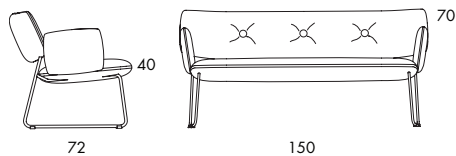

**S73-65** 4.2 kg | 0.20 m<sup>3</sup>/pc

	<b>S73-65</b>
Seat height	65
Overall height	65
Seat width	45
Overall width	52
Seat depth	45
Overall depth	45
Weight, kg	4.2
Cbm	0.20/pc

**S73-82** 4.7 kg | 0.24 m<sup>3</sup>/pc

Dundra is a large family that includes foot stools, chairs, barstools, easy chairs, sofas and tables.

**S72-65** 6.4 kg | 0.38 m<sup>3</sup>/2 pcs 

**S72-65**

Seat height	65
Overall height	90
Seat width	45
Overall width	52
Seat depth	41
Overall depth	50
Weight, kg	6.4
Cbm	0.38/2 pcs

Dundra is a large family that includes foot stools, chairs, barstools, easy chairs, sofas and tables.

**S71** 8.3 kg | 0.45 m<sup>3</sup>/2 pcs 

	<b>S71</b>
Seat height	40
Overall height	70
Seat width	56
Overall width	68
Seat depth	55
Overall depth	72
Weight, kg	8.3
Cbm	0.45/2 pcs

**S71AS** 11.4 kg | 0.45 m<sup>3</sup>/pc

**S71AS**

Seat height	40
Overall height	70
Seat width	56
Overall width	68
Seat depth	55
Overall depth	72
Weight, kg	11.4
Cbm	0.45/pcs

**S74** 19 kg | 1.0 m<sup>3</sup>/2 pcs 