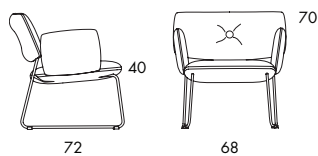

**S73-65** 4.2 kg | 0.20 m<sup>3</sup>/pc

	<b>S73-65</b>
Seat height	65
Overall height	65
Seat width	45
Overall width	52
Seat depth	45
Overall depth	45
Weight, kg	4.2
Cbm	0.20/pc

**S73-82** 4.7 kg | 0.24 m<sup>3</sup>/pc

	<b>S73-82</b>
Seat height	82
Overall height	82
Seat width	45
Overall width	52
Seat depth	45
Overall depth	47
Weight, kg	4.7
Cbm	0.24/pc

**S72-65** 6.4 kg | 0.38 m<sup>3</sup>/2 pcs 

**S72-82** 6.9 kg | 0.44 m<sup>3</sup>/2 pcs 

Dundra is a large family that includes foot stools, chairs, barstools, easy chairs, sofas and tables.

**S72-65** 6.4 kg | 0.38 m<sup>3</sup>/2 pcs 

**S72-65**

Seat height	65
Overall height	90
Seat width	45
Overall width	52
Seat depth	41
Overall depth	50
Weight, kg	6.4
Cbm	0.38/2 pcs

**S72-82** 6.9 kg | 0.44 m<sup>3</sup>/2 pcs 

<b>S72-82</b>	
Seat height	82
Overall height	107
Seat width	45
Overall width	52
Seat depth	41
Overall depth	52
Weight, kg	6.9
Cbm	0.44/2 pcs

**S71** 8.3 kg | 0.45 m<sup>3</sup>/2 pcs 