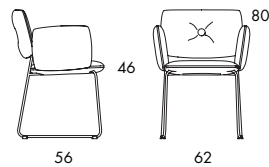

**S70** 5.6 kg | 0.29 m<sup>3</sup>/pc 

**S70A** 6 kg | 0.29 m<sup>3</sup>/pc 

**S70AS** 9.15 kg | 0.32 m<sup>3</sup>/pc

**CHAIR.** Wood and steel frame. Moulded CMHR foam padding. Upholstered in fabric or leather. Leather as per colour chart. 6a. Chrome plated (chrome III) or black-painted steel frame. Plastic foot. S70 and S70A are stackable. S70A has rubber-covered armrests and S70AS has padded armrests.

Dundra is a large family that includes foot stools, chairs, barstools, easy chairs, sofas and tables.

**S70** 5.6 kg | 0.29 m<sup>3</sup>/pc 

	<b>S70</b>
Seat height	46
Overall height	80
Seat width	45
Overall width	50
Seat depth	43
Overall depth	56
Weight, kg	5.6
Cbm	0.29/pc
Cbm	0.36/2 pcs

**S70A** 6 kg | 0.29 m<sup>3</sup>/pc 

	<b>S70A</b>
Seat height	46
Overall height	80
Seat width	45
Overall width	59
Seat depth	43
Overall depth	56
Weight, kg	6
Cbm	0.29

**S70AS** 9.15 kg | 0.32 m<sup>3</sup>/pc

**S74A** 22 kg | 0.9 m<sup>3</sup>/pc

	<b>S74A</b>
Seat height	40
Overall height	70
Seat width	138
Overall width	150
Seat depth	55
Overall depth	72
Weight, kg	22
Cbm	0.9