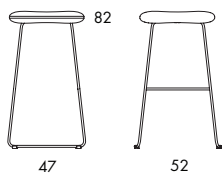

**S73-82** 4.7 kg | 0.24 m<sup>3</sup>/pc

**STOOL | BARSTOOL.** Wood and steel frame. Moulded CMHR foam padding. Upholstered in fabric or leather. Leather as per cc. 6a. Chrome plated (chrome III) or black-painted steel frame. Plastic foot.

Dundra is a large family that includes foot stools, chairs, barstools, easy chairs, sofas and tables.

**S73-46** 3.33 kg | 0.29 m<sup>3</sup>/5 pcs 

<b>S73-46</b>	
Seat height	46
Overall height	46
Overall width	45
Seat depth	45
Overall depth	45
Weight, kg	3.33
Cbm	0.29/5 pcs

**S73-65** 4.2 kg | 0.20 m<sup>3</sup>/pc

	<b>S73-65</b>
Seat height	65
Overall height	65
Seat width	45
Overall width	52
Seat depth	45
Overall depth	45
Weight, kg	4.2
Cbm	0.20/pc

**S73-82** 4.7 kg | 0.24 m<sup>3</sup>/pc

	<b>S73-82</b>
Seat height	82
Overall height	82
Seat width	45
Overall width	52
Seat depth	45
Overall depth	47
Weight, kg	4.7
Cbm	0.24/pc

**S72-65** 6.4 kg | 0.38 m<sup>3</sup>/2 pcs 

**S72-82** 6.9 kg | 0.44 m<sup>3</sup>/2 pcs 