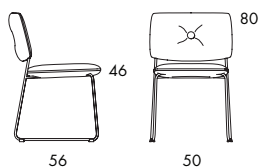

**S70** 5.6 kg | 0.29 m<sup>3</sup>/pc 

**S70A** 6 kg | 0.29 m<sup>3</sup>/pc 

**S70AS** 9.15 kg | 0.32 m<sup>3</sup>/pc

**CHAIR.** Wood and steel frame. Moulded CMHR foam padding. Upholstered in fabric or leather. Leather as per colour chart. 6a. Chrome plated (chrome III) or black-painted steel frame. Plastic foot. S70 and S70A are stackable. S70A has rubber-covered armrests and S70AS has padded armrests.

Dundra is a large family that includes foot stools, chairs, barstools, easy chairs, sofas and tables.

**S70** 5.6 kg | 0.29 m<sup>3</sup>/pc 

	<b>S70</b>
Seat height	46
Overall height	80
Seat width	45
Overall width	50
Seat depth	43
Overall depth	56
Weight, kg	5.6
Cbm	0.29/pc
Cbm	0.36/2 pcs

**S70A** 6 kg | 0.29 m<sup>3</sup>/pc 

	<b>S70A</b>
Seat height	46
Overall height	80
Seat width	45
Overall width	59
Seat depth	43
Overall depth	56
Weight, kg	6
Cbm	0.29

**S70AS** 9.15 kg | 0.32 m<sup>3</sup>/pc

**S73-65** 4.2 kg | 0.20 m<sup>3</sup>/pc

	<b>S73-65</b>
Seat height	65
Overall height	65
Seat width	45
Overall width	52
Seat depth	45
Overall depth	45
Weight, kg	4.2
Cbm	0.20/pc

**S73-82** 4.7 kg | 0.24 m<sup>3</sup>/pc