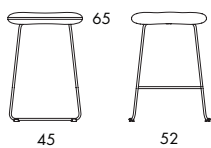

	<b>S70AS</b>
Seat height	46
Overall height	80
Seat width	45
Overall width	62
Seat depth	43
Overall depth	56
Weight, kg	9.15
Cbm	0.32

**S73-46** 3.33 kg | 0.29 m<sup>3</sup>/5 pcs

**S73-65** 4.2 kg | 0.20 m<sup>3</sup>/pc

Dundra is a large family that includes foot stools, chairs, barstools, easy chairs, sofas and tables.

**S73-46** 3.33 kg | 0.29 m<sup>3</sup>/5 pcs 

<b>S73-46</b>	
Seat height	46
Overall height	46
Overall width	45
Seat depth	45
Overall depth	45
Weight, kg	3.33
Cbm	0.29/5 pcs

**S73-65** 4.2 kg | 0.20 m<sup>3</sup>/pc

	<b>S73-65</b>
Seat height	65
Overall height	65
Seat width	45
Overall width	52
Seat depth	45
Overall depth	45
Weight, kg	4.2
Cbm	0.20/pc

**S73-82** 4.7 kg | 0.24 m<sup>3</sup>/pc

	<b>S73-82</b>
Seat height	82
Overall height	82
Seat width	45
Overall width	52
Seat depth	45
Overall depth	47
Weight, kg	4.7
Cbm	0.24/pc

**S72-65** 6.4 kg | 0.38 m<sup>3</sup>/2 pcs 

**S72-82** 6.9 kg | 0.44 m<sup>3</sup>/2 pcs 