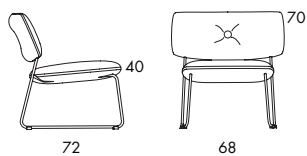

**S73-65** 4.2 kg | 0.20 m<sup>3</sup>/pc

	<b>S73-65</b>
Seat height	65
Overall height	65
Seat width	45
Overall width	52
Seat depth	45
Overall depth	45
Weight, kg	4.2
Cbm	0.20/pc

**S73-82** 4.7 kg | 0.24 m<sup>3</sup>/pc

	<b>S73-82</b>
Seat height	82
Overall height	82
Seat width	45
Overall width	52
Seat depth	45
Overall depth	47
Weight, kg	4.7
Cbm	0.24/pc

**S72-65** 6.4 kg | 0.38 m<sup>3</sup>/2 pcs 

**S72-82** 6.9 kg | 0.44 m<sup>3</sup>/2 pcs 

Dundra is a large family that includes foot stools, chairs, barstools, easy chairs, sofas and tables.

**S72-65** 6.4 kg | 0.38 m<sup>3</sup>/2 pcs 

**S72-65**

Seat height	65
Overall height	90
Seat width	45
Overall width	52
Seat depth	41
Overall depth	50
Weight, kg	6.4
Cbm	0.38/2 pcs

**S72-82** 6.9 kg | 0.44 m<sup>3</sup>/2 pcs 

<b>S72-82</b>	
Seat height	82
Overall height	107
Seat width	45
Overall width	52
Seat depth	41
Overall depth	52
Weight, kg	6.9
Cbm	0.44/2 pcs

**S71** 8.3 kg | 0.45 m<sup>3</sup>/2 pcs 