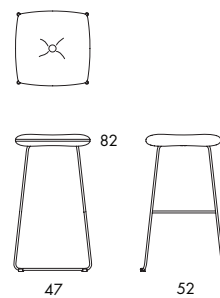

**S70A** 6 kg | 0.29 m<sup>3</sup>/pc 

	<b>S70A</b>
Seat height	46
Overall height	80
Seat width	45
Overall width	59
Seat depth	43
Overall depth	56
Weight, kg	6
Cbm	0.29

**S70AS** 9.15 kg | 0.32 m<sup>3</sup>/pc

	<b>S70AS</b>
Seat height	46
Overall height	80
Seat width	45
Overall width	62
Seat depth	43
Overall depth	56
Weight, kg	9.15
Cbm	0.32

**S73-46** 3.33 kg | 0.29 m<sup>3</sup>/5 pcs

**S73-65** 4.2 kg | 0.20 m<sup>3</sup>/pc

**S73-82** 4.7 kg | 0.24 m<sup>3</sup>/pc

**STOOL | BARSTOOL.** Wood and steel frame. Moulded CMHR foam padding. Upholstered in fabric or leather. Leather as per cc. 6a. Chrome plated (chrome III) or black-painted steel frame. Plastic foot.

**S73-65** 4.2 kg | 0.20 m<sup>3</sup>/pc

	<b>S73-65</b>
Seat height	65
Overall height	65
Seat width	45
Overall width	52
Seat depth	45
Overall depth	45
Weight, kg	4.2
Cbm	0.20/pc

**S73-82** 4.7 kg | 0.24 m<sup>3</sup>/pc