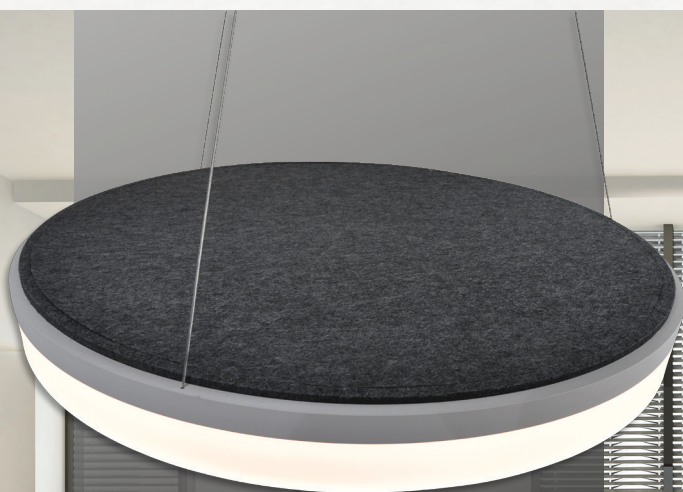

## ACOUSTIC CIRCULO

- Simple modern design with clean lines
- Designer: Karl-Erik Grönlund
- Tested acoustic effect
- Excellent bright and pleasant LED light
- Dimmable (TRIAC), available also with DALI in request
- Fits to a variety of places and specially to places where you want to improve the room's acoustics
- Material: recyclable acoustic felt and acoustic filling in different colors, white aluminum and white acryl
- Wonderful in its simplicity alone but gets an extra allure if you hang several or different sizes in a group
- An excellent choice if you are looking for a combination of good light, modern design and sound reduction elements