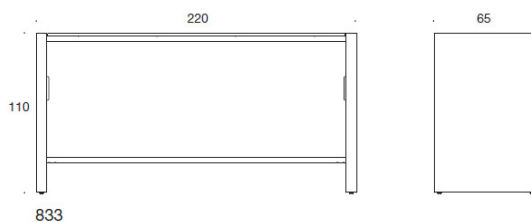

CHAT

DESIGN PEKKA TOIVOLA

Inspiring
spaces

Martela

Product code number:

833 = 220x65 cm

E = power outlet

Accessories: Power outlet.

Material description:

Table top: white laminate, stained ash black.

Panel leg: painted white, stained ash black.

Carbon footprint:

Chat 833C22065: 55.3 kg CO₂e