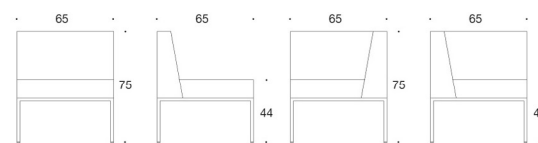

CUBE

DESIGN MIKKO HALONEN

Product code number:

- 371AK = bench
- 371AK60 = bench 60°
- 371AK60X = bench 3x60°
- 373AK = with backrest
- 374AK = with backrest and armrest

Fabric consumption:

- 371AK: 0.75 m / pcs
- 373AK: 1.4 m / pcs
- 374AK: 1.9 m / pcs
- 371AK60: 1.0 m / pcs
- 371AK60X: 1.0 m / pcs

Material description:

Seat and back upholstered.
Base: grey, black, white, chrome or Inspiring Colours.

371AK

373AK

374A

371AK60

371AK60X