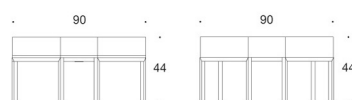

Material description:

Seat and back upholstered.
Base: grey, black, white, chrome or Inspiring Colours.

371AK

373AK

374A

371AK60

371AK60X