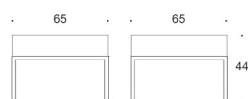

CUBE

DESIGN MIKKO HALONEN

Product code number:

- 371AK = bench
- 371AK60 = bench 60°
- 371AK60X = bench 3x60°
- 373AK = with backrest
- 374AK = with backrest and armrest

Fabric consumption:

- 371AK: 0.75 m / pcs
- 373AK: 1.4 m / pcs
- 374AK: 1.9 m / pcs
- 371AK60: 1.0 m / pcs
- 371AK60X: 1.0 m / pcs

Material description:

Seat and back upholstered.
Base: grey, black, white, chrome or Inspiring Colours.

371AK

373AK

374A

371AK60

371AK60X