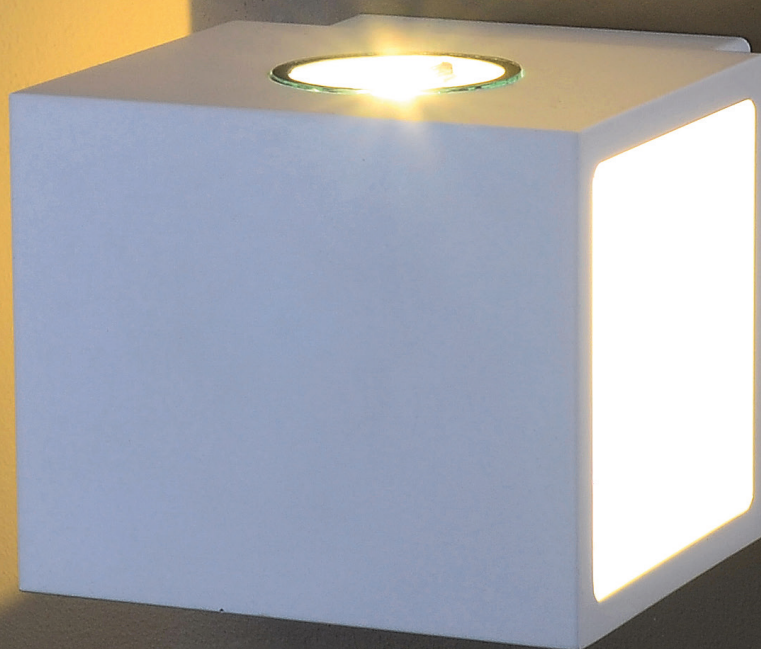

CUBIC

DESIGN BY  
**GRÖNLUND**

CUBIC - WALL LIGHT

- Width 12 cm, height 10 cm, depth 12,5 cm
- 2 x 5 W LED, 3200 K
- Fixed installation
- White

**4210-06**