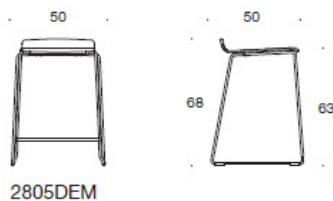

# FORM

DESIGN JUKKA SETÄLÄ

Inspiring  
spaces

**Martela**

**Product code number:**

2805DEM = medium high sled base,  
without upholstery

2805DEDM = medium high sled base,  
fully upholstered

**Fabric consumption:** 0.55 m / 2 pcs

**Material description:**

**Seat material:** laminate (white or black).

**Upholstery alternatives:** without upholstery,  
fully upholstered.

**Base:** white, black, chrome or Inspiring Colours.  
Felt glides.