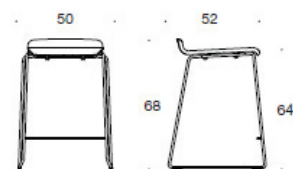

FORM

DESIGN JUKKA SETÄLÄ

Inspiring
spaces

Martela

Product code number:

2805DEM = medium high sled base,
without upholstery

2805DEDM = medium high sled base,
fully upholstered

Fabric consumption: 0.55 m / 2 pcs

Material description:

Seat material: laminate (white or black).

Upholstery alternatives: without upholstery,
fully upholstered.

Base: white, black, chrome or Inspiring Colours.
Felt glides.

2805DEDM