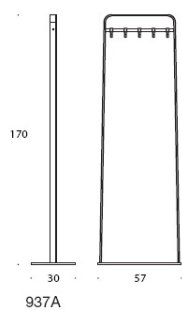

Material description:

Material: steel.

Colours: black, white, yellow or Inspiring Colours.