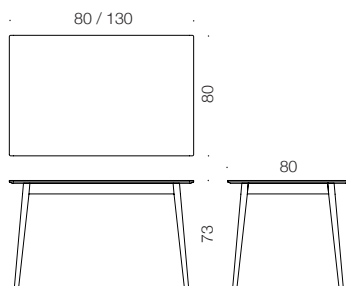

## PRODUCT DETAILS

Solid wood legs (oak / ash)  
Plywood tabletop  
Wooden parts lacquered

Code	Size	Height
k69/80x80	80 x 80 cm	73 cm
k69/130x80	130 x 80 cm	73 cm
k69/d110	D 110 cm	73 cm