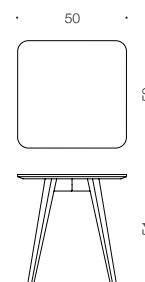

PRODUCT DETAILS

Solid wood legs (oak / ash)
Plywood tabletop
Wooden parts lacquered

Options

Legs & tabletop : stained, painted

KOMBU k60/50x50 coffee table

design Mikko Halonen

PRODUCT DETAILS

Solid wood legs (oak / ash)
Plywood tabletop
Wooden parts lacquered