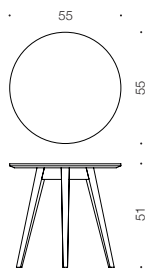

KOMBU k60/D55 coffee table

design Mikko Halonen

Graceful and elegant Kombu coffee table is a beautiful decoration item which compliments perfectly Kombu armchair and sofa. The frame of the table comes in oak as a standard and the table top is oak veneer plywood with distinguishable veneer edge.