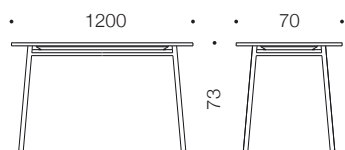

KORE ko70 metal table

design Mikko Halonen

Kore collection has been designed for canteens and cafes. It is also a good choice for modern learning environments. The ease of the maintenance has especially been considered when designing the Kore collection. Kore chair can be hanged under the table top, between tabletop and frame, for making the clean-up of the tabletop and floor going smoothly. And no additional hanging equipment is needed.