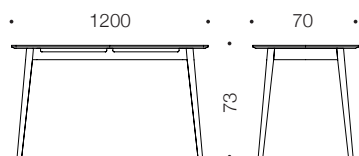

design Mikko Halonen

Kore table is also available with wooden frame. Both Kore chairs can be hanged under the tabletop, between tabletop and frame, for making the clean-up of the tabletop and floor going smoothly. And no additional hanging equipment is needed.