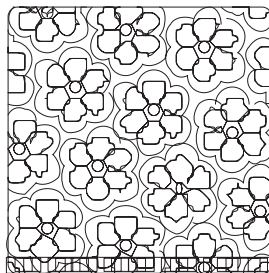

m o o o i[®]

Chrochet Table

Defying all fabric capabilities, the laced Crochet table is the ultimate accessory for any interior.

Designer	Marcel Wanders
Year of design	2001
Material	Handmade Chrochet cotton & epoxy resin

m o o o i[®]

Main dimensions

30 cm | 11.8"

30 cm | 11.8"

30 cm | 11.8"

30 cm | 11.8"

60 cm | 23.6"

30 cm | 11.8"

Detailing

Each Crochet table is skillfully handcrafted by the Marcel Wanders studio crochet team.

Colour

White

Packaging

Small

H 35 cm | 13.7"

W 37 cm | 14.6"