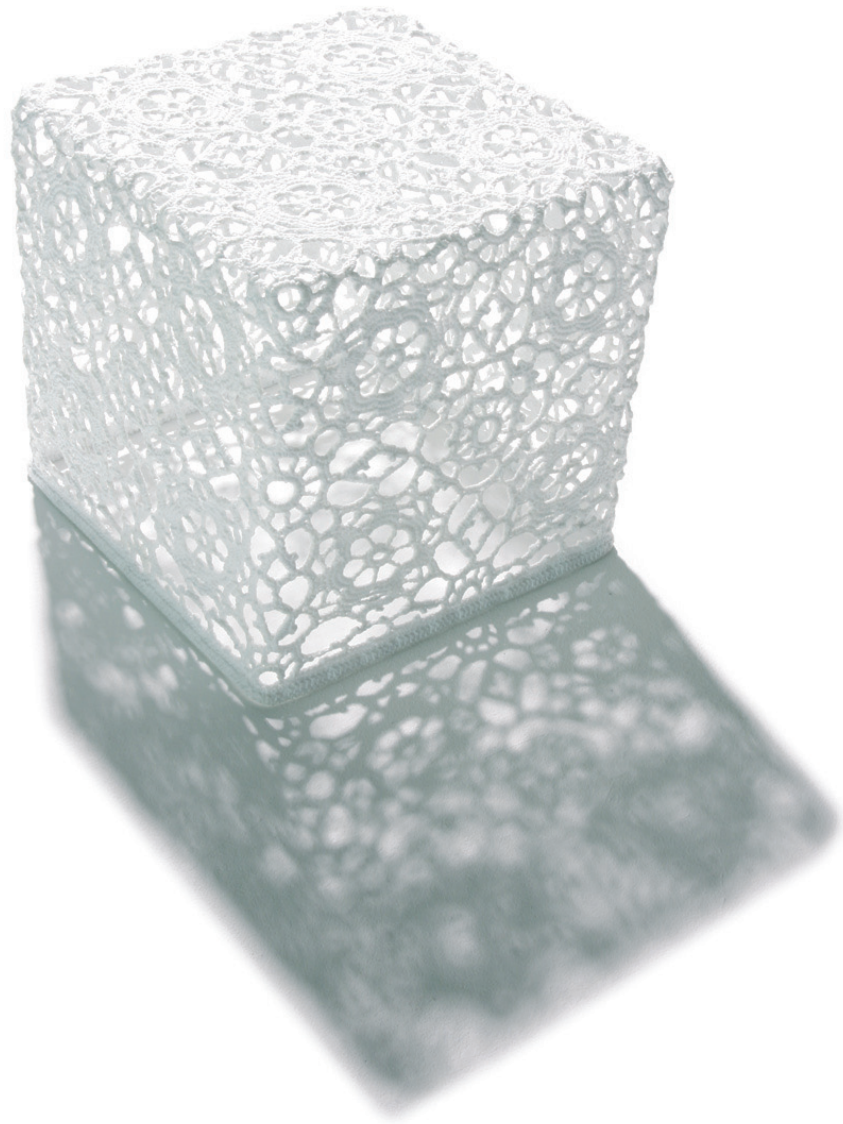

m o o o i[®]

Chrochet Table

Defying all fabric capabilities, the laced Crochet table is the ultimate accessory for any interior.

Designer	Marcel Wanders
Year of design	2001
Material	Handmade Chrochet cotton & epoxy resin

m o o o i[®]

Main dimensions

30 cm | 11.8"

30 cm | 11.8"

30 cm | 11.8"

30 cm | 11.8"

60 cm | 23.6"

30 cm | 11.8"

Detailing

Each Crochet table is skillfully handcrafted by the Marcel Wanders studio crochet team.

Colour

White

Packaging

Small

H 35 cm | 13.7"

W 37 cm | 14.6"