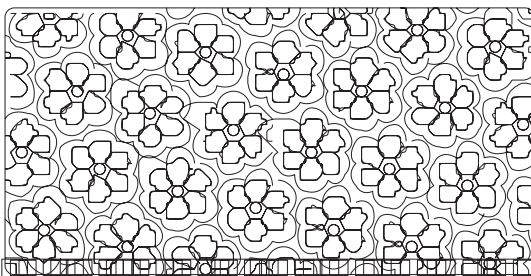

m o o o i[®]

Chrochet Table

Defying all fabric capabilities, the laced Crochet table is the ultimate accessory for any interior.

Designer	Marcel Wanders
Year of design	2001
Material	Handmade Chrochet cotton & epoxy resin

m o o o i[®]

Main dimensions

30 cm | 11.8"

30 cm | 11.8"

30 cm | 11.8"

30 cm | 11.8"

60 cm | 23.6"

30 cm | 11.8"

Detailing

Each Crochet table is skillfully handcrafted by the Marcel Wanders studio crochet team.

Colour

White

Packaging

Small

H 35 cm | 13.7"

W 37 cm | 14.6"