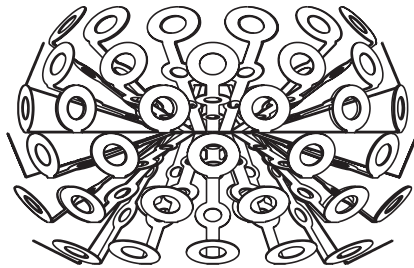

m o o o i[®]

Dandelion

People need people, People need light, Out of nothing, Dandelion was born. And there was light.
And we saw the light, And we saw it was mooooooooooi

Designer	Richard Hutten
Year of design	2004
Material	Powder-coated aluminium and steel
Additional	This product is for indoor use only

m o o o i[®]

Main dimensions

80cm | 31.5"

55cm | 21.7"

170cm | 66.9"

Colour

White RAL9016

Technical

Suspended

E27 x I
60 W MAX type G
Cable length 4M (black)
10M cable available on request
Plastic white canopy

E26 x I
60 W MAX type G
Cable length 4M (black)
10M cable available on request
Chrome canopy

Floor lamp

E27 x I
60 W MAX type G
Cable length 3M (black)
Europlug

E26 x I
60 W MAX type G
Cable length 3M (black)
US 2-pin plug

Packaging

Suspended

H 60 cm | 23.6"
W 87 cm | 34.3"
D 86 cm | 33.8"

Colli 1/1