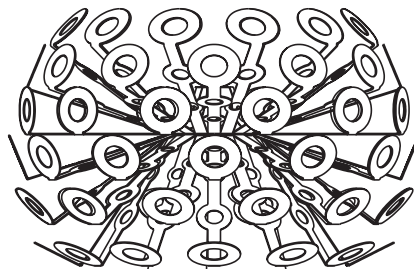

m o o o i[®]

Dandelion

People need people, People need light, Out of nothing, Dandelion was born. And there was light.
And we saw the light, And we saw it was mooooooooooi

Designer	Richard Hutten
Year of design	2004
Material	Powder-coated aluminium and steel
Additional	This product is for indoor use only

m o o o i[®]

Main dimensions

80cm | 31.5"

55cm | 21.7"

170cm | 66.9"

Colour

White RAL9016

Technical

Suspended

E27 x I
60 W MAX type G
Cable length 4M (black)
10M cable available on request
Plastic white canopy

E26 x I
60 W MAX type G
Cable length 4M (black)
10M cable available on request
Chrome canopy

Floor lamp

E27 x I
60 W MAX type G
Cable length 3M (black)
Europlug

E26 x I
60 W MAX type G
Cable length 3M (black)
US 2-pin plug

Packaging

Suspended

H 60 cm | 23.6"
W 87 cm | 34.3"
D 86 cm | 33.8"

Colli 1/1