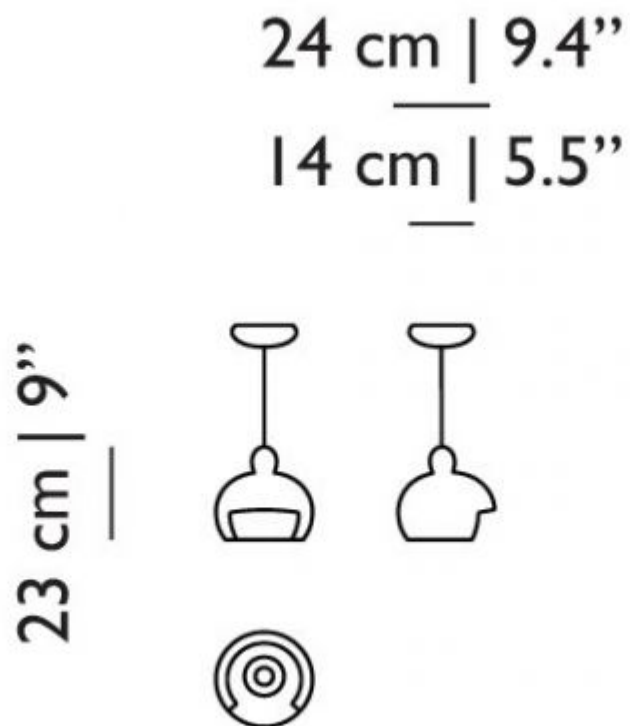

## dimensions

## technical CE

E14 x 1  
28 W MAX  
Cable Length 4M (black textile)  
10M cable available on request

Matching ceramic canopy

## technical Mexico USA Canada Mexico

E12 x 1  
28W - E12/120V lightsource  
included  
Cable Length 4M (black)  
10M cable available on request

Matching ceramic canopy

## packaging

H 33CM | 12.0"  
W 33CM | 12.0"  
D 43CM | 16.9"

Colli 1/1

Product weight:  
2KG | 4.4lb

With Packaging:  
3.5KG | 7.71lb