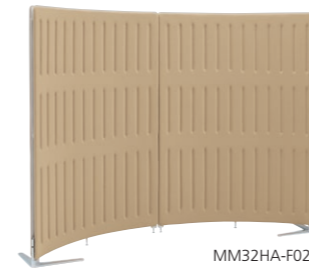

2 R panels (free-standing) set

	Pale gray trim	Black trim
47 7/8" H (1215H)	MM32FA-F□□□	MM32FA-FXX□
57 1/2" H (1460H)	MM32GA-F□□□	MM32GA-FXX□
67" H (1700H)	MM32HA-F□□□	MM32HA-FXX□

With free-standing legs/adjusters
*Using 2 panels requires 1 straight connector (sold separately).