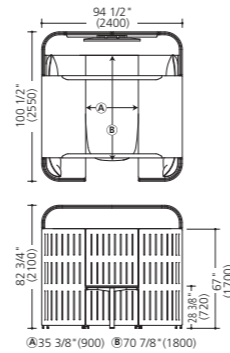

*Chairs are sold separately.

A03

Product name	Product number	Pieces
Straight panel 43 1/4" W (1100W)	MM10GG-F000	3
Straight panel 35 3/8" W (900W)	MM10GE-F000	4
L panel	MM22GA-F025	3
Straight connection set	MM81FA-GC71	3
L-shaped (90°) connection set	MM82GA-ZC11	2
T-shaped connection set	MM83GA-ZC11	2
Corner end cap	MM80FA-GC71	4

Bridge, panels (w/adjusters), 6 sofa seats (w/6 L pillows) w/table unit, legs/Z637 (skip silver)
*The mounting brackets for monitor is available as an add-on item.
Monitor mounting brackets MM688P-Z637
Monitor fixing fittings MM616Y-Z637
*The picture shows a 37-inch monitor.
Please check the mountable monitor size before ordering.