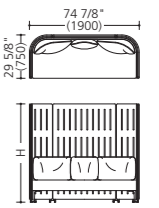

F07B

Booth set S

	Panels		Sofa	
	Pale gray trim	Black trim	Pale gray trim	Black trim
47 7/8" H (1215H)	MM71SZ-F000	MM71SZ-FX00	MM65ZA-F000x1	MM65ZA-FXWDx1
57 1/2" H (1460H)	MM72SZ-F000	MM72SZ-FX00	MM65ZA-F000x1	MM65ZA-FXWDx1
67" H (1700H)	MM73SZ-F000	MM73SZ-FX00	MM65ZA-F000x1	MM65ZA-FXWDx1

Panel (w/adjusters)
1 sofa seat (1 L pillow)
W/connecting fittings