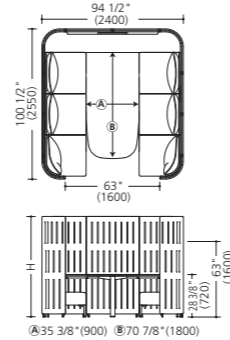

Panel MZ35
Sofa F15B

Box meeting M 4-seat

	Panels		Sofa	
	Pale gray trim	Black trim	Pale gray trim	Black trim
47 7/8" H (1215H)	MM71BM-MAD	MM71BM-MBD	MM65ZZ-F000x2	MM65ZZ-FXWDx2
57 1/2" H (1460H)	MM72BM-MAD	MM72BM-MBD	MM65ZR-F000x1	MM65ZR-FXWDx1
67" H (1700H)	MM73BM-MAD	MM73BM-MBD	MM65ZL-F000x1	MM65ZL-FXWDx1

Panels (w/adjusters), 4 sofa seats (w/4 L pillows) w/table unit, legs/Z637 (skip silver)
*The monitor pictured is a stationary type.
*The picture shows a 32-inch monitor.
Please check the mountable monitor size before ordering.