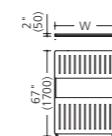

Straight (w/window)

Notice Including window panels 1) Angled sides cannot be formed using only window panels. For straight spans, bend the panels to the extent possible with up to a maximum of three spans. 2) The short side of angled compositions should be more than one-third the length of the straight side. 3) A window panel cannot be used for the end section. (Please use a plain panel for the end section of the layout.)