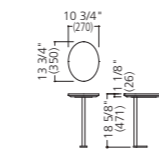

Stool

[Stool with aroma] MS78YG-F000 (White body)

MS78YB-F000 (Black body)

22 1/8" W (560W) x 15 3/4" D (400D) x 16 5/8" H (420H)

[Stool without aroma] MS78XG-F000 (White body)

MS78XB-F000 (Black body)

22 1/8" W (560W) x 15 3/4" D (400D) x 16 5/8" H (420H)