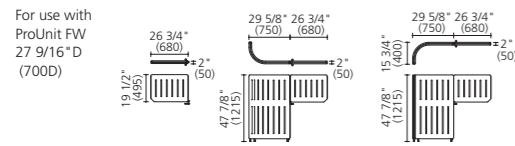

3M60MC-FWS7

Desktop panel (double sided)

	118 1/4" W (3000W)	DP6MAA-F000
	110 1/4" W (2800W)	DP6MAB-F000
	94 1/2" W (2400W)	DP6MAC-F000
	78 3/4" W (2000W)	DP6MAD-F000
	70 7/8" W (1800W)	DP6MAE-F000
For use with ProUnit FW	63" W (1600W)	DP6MAF-F000
	59 1/8" W (1500W)	DP6MAG-F000
	55 1/8" W (1400W)	DP6MAH-F000
	47 1/4" W (1200W)	DP6MAJ-F000
	39 3/8" W (1000W)	DP6MAK-F000
	94 1/2" W (2400W)	3M60MC-F000
	78 3/4" W (2000W)	3M60MD-F000
	70 7/8" W (1800W)	3M60ME-F000
For use with Manifold	63" W (1600W)	3M60MF-F000
	55 1/8" W (1400W)	3M60MH-F000
	47 1/4" W (1200W)	3M60MK-F000

With designated connectors