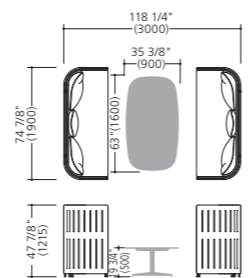

*Chairs are sold separately.

A03

Product name	Product number	Pieces
Straight panel 43 1/4" W (1100W)	MM10GG-F000	3
Straight panel 35 3/8" W (900W)	MM10GE-F000	4
L panel	MM22GA-F025	3
Straight connection set	MM81FA-GC71	3
L-shaped (90°) connection set	MM82GA-ZC11	2
T-shaped connection set	MM83GA-ZC11	2
Corner end cap	MM80FA-GC71	4

C04

Product name	Product number	Pieces
1 Straight panel free-standing set	MM30FH-F015	2

*Table (4L54) and chairs are sold separately.

C02 New

Product name	Product number	Pieces
Corner sofa w/pillow 1350R (53 1/8")	MM65ZF-FXW2	4
R panel 67"H (1700H)	MM20HA-FXX3	4
R panel 57 1/2"H (1460H)	MM20GA-FXX3	2
Multi-use shelf inside R type(left)	MM72FR-MK39	1
Multi-use shelf inside R type(right)	MM74FR-MK39	1
Corner end cap	MM80FA-G204	2
Straight connection set	MM81FA-G204	3
In-line change of height connection set	MM80DN-Z25	2
Panel/sofa connection set (start/end)	MM80SA-Z25	1
Panel/sofa connection set (intermediate)	MM80SB-Z25	3

*Table and monitor stand are sold separately.

C03

Product name	Product number	Pieces
Meeting set A 47 7/8"H (1215H)	MM71MT-F029	2
3-seater sofa w/pillow	MM65ZB-F029	2
Low table	3D26FG-MK26	1

C06 New

Product name	Product number	Pieces
Window panel	MM10WE-FXX4	3
Straight panel	MM10HE-FXX4	4
Straight connection set	MM81FA-G204	4
L-shaped connection set (for window panel)	MM861HA-Z25	1
L-shaped connection set (for window panel)	MM862HA-Z25	1
Corner end cap	MM80FA-G204	2