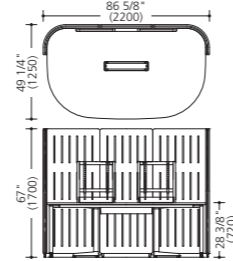

MZ14

Double monitor table

MM73MB-MA□□ (Pale gray trim)
MM73MB-FXX□ (Black trim)

Back panel (w/adjusters), mounting brackets for 2 monitors, w/cable cover for desktop
Panel height 67"H (1700H)
*The picture shows a 37-inch monitor.
Please check the mountable size before ordering.