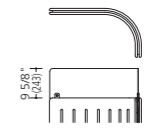

J-shaped

MM221TA-H204
MM221SA-H204