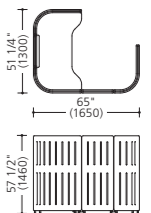

*Chairs are sold separately.

A03

Product name	Product number	Pieces
Straight panel 43 1/4" W (1100W)	MM10GG-F000	3
Straight panel 35 3/8" W (900W)	MM10GE-F000	4
L panel	MM22GA-F025	3
Straight connection set	MM81FA-GC71	3
L-shaped (90°) connection set	MM82GA-ZC11	2
T-shaped connection set	MM83GA-ZC11	2
Corner end cap	MM80FA-GC71	4

*Desks and chairs are sold separately.

A04

Product name	Product number	Pieces
Booth set ML	MM72ML-MZ14	1

*Chairs are sold separately.

A02

Product name	Product number	Pieces
Booth set MM	MM71MM-MAJ9	3
Straight panel 27 9/16" W (700W)	MM10FC-F029	2
Straight connection set	MM81FA-GC71	4