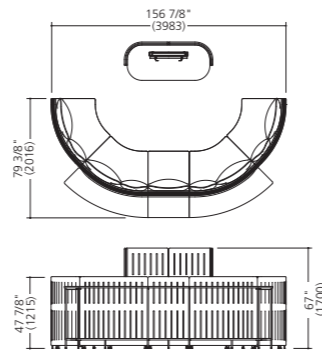

B03

Product name	Product number	Pieces
Straight panel	MM10HH-F027	7
J panel	MM21HA-F027	2
L panel	MM22HA-F027	2
Multi-use shelf straight (center) 47 1/4" W (1200W)	MM73FH-MG99	7
Multi-use shelf J type (center)	MM73FJ-MG99	1
Multi-use shelf L type (center)	MM73FL-MG99	1
Multi-use shelf J type (left)	MM72FJ-MG99	1
Multi-use shelf L type (right)	MM74FL-MG99	1
Straight connection set	MM81FA-GC71	10
Corner end cap	MM80FA-GC71	2

*Tables and chairs are sold separately.
*Whiteboards and pin boards are available as add-on items.