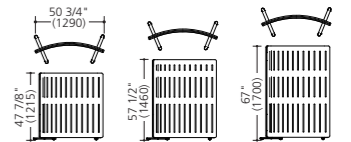

Meeting booth

AV shelf

MM73AV-MA□□ (Pale gray trim)
MM73AV-FXX□ (Black trim)

Back panel (w/adjusters)
AV board (w/cable cap, casters)
W/monitor mounting brackets
Panel height 67"H (1700H)
*The picture shows a 42-inch monitor.
Please check the mountable size before ordering.

1 R panel (free-standing) set

	Pale gray trim	Black trim
47 7/8" H (1215H)	MM31FA-F□□□	MM31FA-FXX□
57 1/2" H (1460H)	MM31GA-F□□□	MM31GA-FXX□
67" H (1700H)	MM31HA-F□□□	MM31HA-FXX□

With free-standing legs/adjusters

2 R panels (free-standing) set

	Pale gray trim	Black trim
47 7/8" H (1215H)	MM32FA-F□□□	MM32FA-FXX□
57 1/2" H (1460H)	MM32GA-F□□□	MM32GA-FXX□
67" H (1700H)	MM32HA-F□□□	MM32HA-FXX□

With free-standing legs/adjusters
*Using 2 panels requires 1 straight connector (sold separately).

Double monitor table

MM73MB-MA□□ (Pale gray trim)
MM73MB-FXX□ (Black trim)

Back panel (w/adjusters), mounting brackets for 2 monitors, w/cable cover for desktop
Panel height 67"H (1700H)
*The picture shows a 37-inch monitor.
Please check the mountable size before ordering.

1 R panel (caster feet) set

	Pale gray trim	Black trim
47 7/8" H (1215H)	MM34FA-F□□□	MM34FA-FXX□
57 1/2" H (1460H)	MM34GA-F□□□	MM34GA-FXX□
67" H (1700H)	MM34HA-F□□□	MM34HA-FXX□

Free-standing panel

1 straight panel (free-standing) set