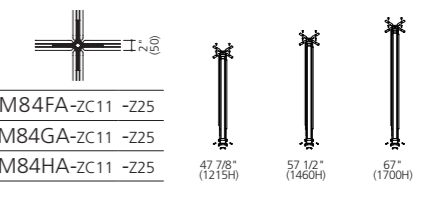

Cross-shaped connection set

47 7/8\"/>	MM84FA-ZC11 -Z25
57 1/2\"/>	MM84GA-ZC11 -Z25
67\"/>	MM84HA-ZC11 -Z25

L-shaped connection set (for window panel)

1. MM681A-ZC11 -Z25
2. MM682A-ZC11 -Z25
3. MM683A-ZC11 -Z25
4. MM684A-ZC11 -Z25
5. MM685A-ZC11 -Z25