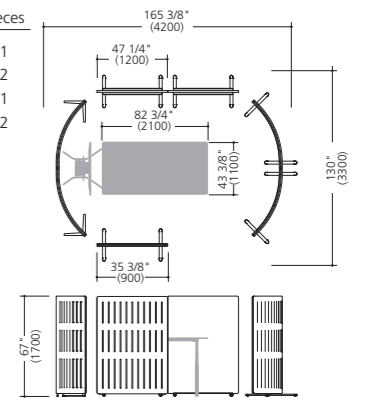

C03

Product name	Product number	Pieces
Meeting set A 47 7/8"H (1215H)	MM71MT-F029	2
3-seater sofa w/pillow	MM65ZB-F029	2
Low table	3D26FG-MK26	1