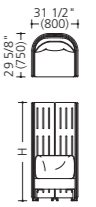

F05B

Round set B

	Panels		Sofa	
	Pale gray trim	Black trim	Pale gray trim	Black trim
47 7/8" H (1215H)	MM71BR-F000	MM71BR-FX00	MM65ZF-F000x4	MM65ZF-FXWDx4
57 1/2" H (1460H)	MM72BR-F000	MM72BR-FX00	MM65ZF-F000x4	MM65ZF-FXWDx4
67" H (1700H)	MM73BR-F000	MM73BR-FX00	MM65ZF-F000x4	MM65ZF-FXWDx4

Panel (w/adjusters)
4 sofa seats (w/4 L pillows, 4 M pillows)
W/connecting fittings