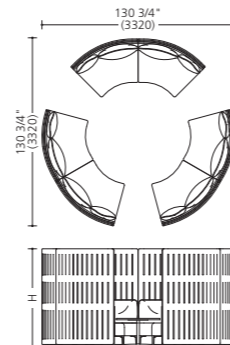

F15B

Meeting set A

	Panels		Sofa	
	Pale gray trim	Black trim	Pale gray trim	Black trim
47 7/8" H (1215H)	MM71MT-F000	MM71MT-FX00	MM65ZB-F000x1	MM65ZB-FXWDx1
57 1/2" H (1460H)	MM72MT-F000	MM72MT-FX00	MM65ZB-F000x1	MM65ZB-FXWDx1
67" H (1700H)	MM73MT-F000	MM73MT-FX00	MM65ZB-F000x1	MM65ZB-FXWDx1

Panel (w/adjusters)
1 sofa seat (w/2 L pillows, 1 M pillow)
W/connecting fittings