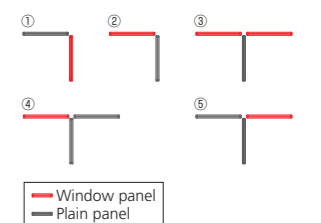

For 1700H window panel use only

Corner end cap

MM80FA-GC71 / G204
Use 47 7/8\"/>