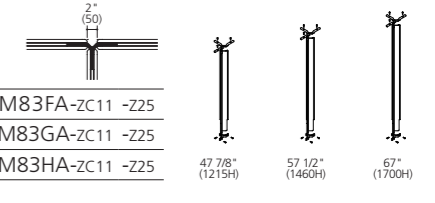

T-shaped connection set

47 7/8\"/>	MM83FA-ZC11 -Z25
57 1/2\"/>	MM83GA-ZC11 -Z25
67\"/>	MM83HA-ZC11 -Z25