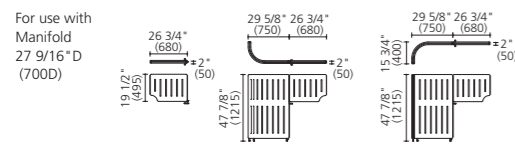

3M60MC-FWS7

Desktop panel (double sided)

	118 1/4" W (3000W)	DP6MAA-F000
	110 1/4" W (2800W)	DP6MAB-F000
	94 1/2" W (2400W)	DP6MAC-F000
	78 3/4" W (2000W)	DP6MAD-F000
	70 7/8" W (1800W)	DP6MAE-F000
For use with ProUnit FW	63" W (1600W)	DP6MAF-F000
	59 1/8" W (1500W)	DP6MAG-F000
	55 1/8" W (1400W)	DP6MAH-F000
	47 1/4" W (1200W)	DP6MAJ-F000
	39 3/8" W (1000W)	DP6MAK-F000
	94 1/2" W (2400W)	3M60MC-F000
	78 3/4" W (2000W)	3M60MD-F000
	70 7/8" W (1800W)	3M60ME-F000
For use with Manifold	63" W (1600W)	3M60MF-F000
	55 1/8" W (1400W)	3M60MH-F000
	47 1/4" W (1200W)	3M60MK-F000

With designated connectors