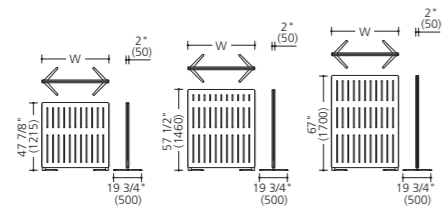

Meeting booth

AV shelf

MM73AV-MA□□ (Pale gray trim)
MM73AV-FXX□ (Black trim)

Back panel (w/adjusters)
AV board (w/cable cap, casters)
W/monitor mounting brackets
Panel height 67"H (1700H)
*The picture shows a 42-inch monitor.
Please check the mountable size before ordering.

1 R panel (free-standing) set

	Pale gray trim	Black trim
47 7/8" H (1215H)	MM31FA-F□□□	MM31FA-FXX□
57 1/2" H (1460H)	MM31GA-F□□□	MM31GA-FXX□
67" H (1700H)	MM31HA-F□□□	MM31HA-FXX□

With free-standing legs/adjusters

2 R panels (free-standing) set

	Pale gray trim	Black trim
47 7/8" H (1215H)	MM32FA-F□□□	MM32FA-FXX□
57 1/2" H (1460H)	MM32GA-F□□□	MM32GA-FXX□
67" H (1700H)	MM32HA-F□□□	MM32HA-FXX□

With free-standing legs/adjusters
*Using 2 panels requires 1 straight connector (sold separately).

Double monitor table

MM73MB-MA□□ (Pale gray trim)
MM73MB-FXX□ (Black trim)

Back panel (w/adjusters), mounting brackets for 2 monitors, w/cable cover for desktop
Panel height 67"H (1700H)
*The picture shows a 37-inch monitor.
Please check the mountable size before ordering.

1 R panel (caster feet) set

	Pale gray trim	Black trim
47 7/8" H (1215H)	MM34FA-F□□□	MM34FA-FXX□
57 1/2" H (1460H)	MM34GA-F□□□	MM34GA-FXX□
67" H (1700H)	MM34HA-F□□□	MM34HA-FXX□

Free-standing panel

1 straight panel (free-standing) set