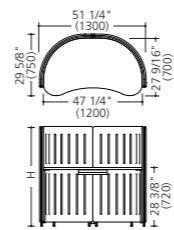

Booth set H

	Pale gray trim	Black trim
67" H (1700H)	MM72HZ-MA□□	MM72HZ-MB□□

Panels (w/adjusters), desktop