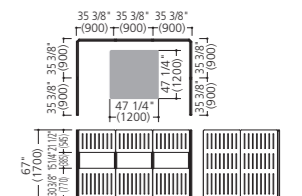

*Table and monitor stand are sold separately.

C03

Product name	Product number	Pieces
Meeting set A 47 7/8"H (1215H)	MM71MT-F029	2
3-seater sofa w/pillow	MM65ZB-F029	2
Low table	3D26FG-MK26	1

C06 New

Product name	Product number	Pieces
Window panel	MM10WE-FXX4	3
Straight panel	MM10HE-FXX4	4
Straight connection set	MM81FA-G204	4
L-shaped connection set (for window panel)	MM861HA-Z25	1
L-shaped connection set (for window panel)	MM862HA-Z25	1
Corner end cap	MM80FA-G204	2

*Chairs and tables are sold separately.

●The stationery, papers, and laptops shown on the desks are for illustrative purposes only.

Individual booth unit

MM71CC-MAM3

Booth set CC (w/casters)

	Pale gray trim	Black trim
47 7/8" H (1215H)	MM71CC-MA□□	MM71CC-MB□□
57 1/2" H (1460H)	MM72CC-MA□□	MM72CC-MB□□
67" H (1700H)	MM73CC-MA□□	MM73CC-MB□□