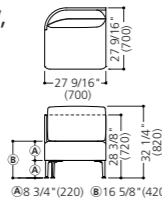

Pale gray trim MM65ZL-F000 Black trim MM65ZL-FXW0

27 5/8" W (700W) x 27 5/8" D (700D) x 16 5/8" SH (420SH) x 32 1/4" H (820H)
With 1 L pillow
Polished metal legs