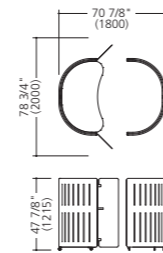

*Chairs are sold separately.

A03

Product name	Product number	Pieces
Straight panel 43 1/4" W (1100W)	MM10GG-F000	3
Straight panel 35 3/8" W (900W)	MM10GE-F000	4
L panel	MM22GA-F025	3
Straight connection set	MM81FA-GC71	3
L-shaped (90°) connection set	MM82GA-ZC11	2
T-shaped connection set	MM83GA-ZC11	2
Corner end cap	MM80FA-GC71	4