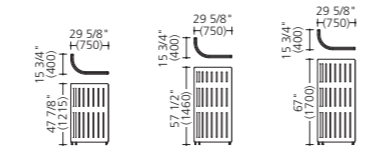

L panel

	Pale gray trim	Black trim
47 7/8\"/>		
57 1/2\"/>		
67\"/>