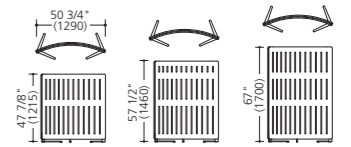

2 R panels (free-standing) set

	Pale gray trim	Black trim
47 7/8" H (1215H)	MM32FA-F□□□	MM32FA-FXX□
57 1/2" H (1460H)	MM32GA-F□□□	MM32GA-FXX□
67" H (1700H)	MM32HA-F□□□	MM32HA-FXX□

With free-standing legs/adjusters
*Using 2 panels requires 1 straight connector (sold separately).