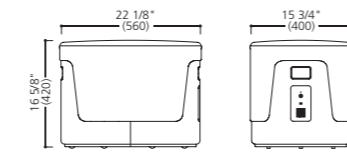

Stool

[Stool with aroma] MS78YG-F000 (White body)

MS78YB-F000 (Black body)

22 1/8" W (560W) x 15 3/4" D (400D) x 16 5/8" H (420H)

[Stool without aroma] MS78XG-F000 (White body)

MS78XB-F000 (Black body)

22 1/8" W (560W) x 15 3/4" D (400D) x 16 5/8" H (420H)