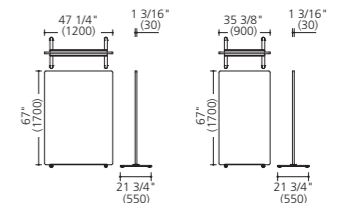

Meeting booth

AV shelf

MM73AV-MA□□ (Pale gray trim)
MM73AV-FXX□ (Black trim)

Back panel (w/adjusters)
AV board (w/cable cap, casters)
W/monitor mounting brackets
Panel height 67"H (1700H)
*The picture shows a 42-inch monitor.
Please check the mountable size before ordering.

1 R panel (free-standing) set

	Pale gray trim	Black trim
47 7/8" H (1215H)	MM31FA-F□□□	MM31FA-FXX□
57 1/2" H (1460H)	MM31GA-F□□□	MM31GA-FXX□
67" H (1700H)	MM31HA-F□□□	MM31HA-FXX□

With free-standing legs/adjusters

2 R panels (free-standing) set

	Pale gray trim	Black trim
47 7/8" H (1215H)	MM32FA-F□□□	MM32FA-FXX□
57 1/2" H (1460H)	MM32GA-F□□□	MM32GA-FXX□
67" H (1700H)	MM32HA-F□□□	MM32HA-FXX□

With free-standing legs/adjusters
*Using 2 panels requires 1 straight connector (sold separately).

Double monitor table

MM73MB-MA□□ (Pale gray trim)
MM73MB-FXX□ (Black trim)

Back panel (w/adjusters), mounting brackets for 2 monitors, w/cable cover for desktop
Panel height 67"H (1700H)
*The picture shows a 37-inch monitor.
Please check the mountable size before ordering.

1 R panel (caster feet) set

	Pale gray trim	Black trim
47 7/8" H (1215H)	MM34FA-F□□□	MM34FA-FXX□
57 1/2" H (1460H)	MM34GA-F□□□	MM34GA-FXX□
67" H (1700H)	MM34HA-F□□□	MM34HA-FXX□

Free-standing panel

1 straight panel (free-standing) set