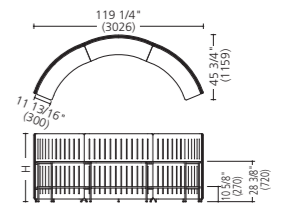

MAJ5

Outside R-shaped shelf set w/panel

	Pale gray trim	Black trim
47 7/8" H (1215H)	MM71TS-MA00	MM71TS-MB00
57 1/2" H (1460H)	MM72TS-MA00	MM72TS-MB00
67" H (1700H)	MM73TS-MA00	MM73TS-MB00