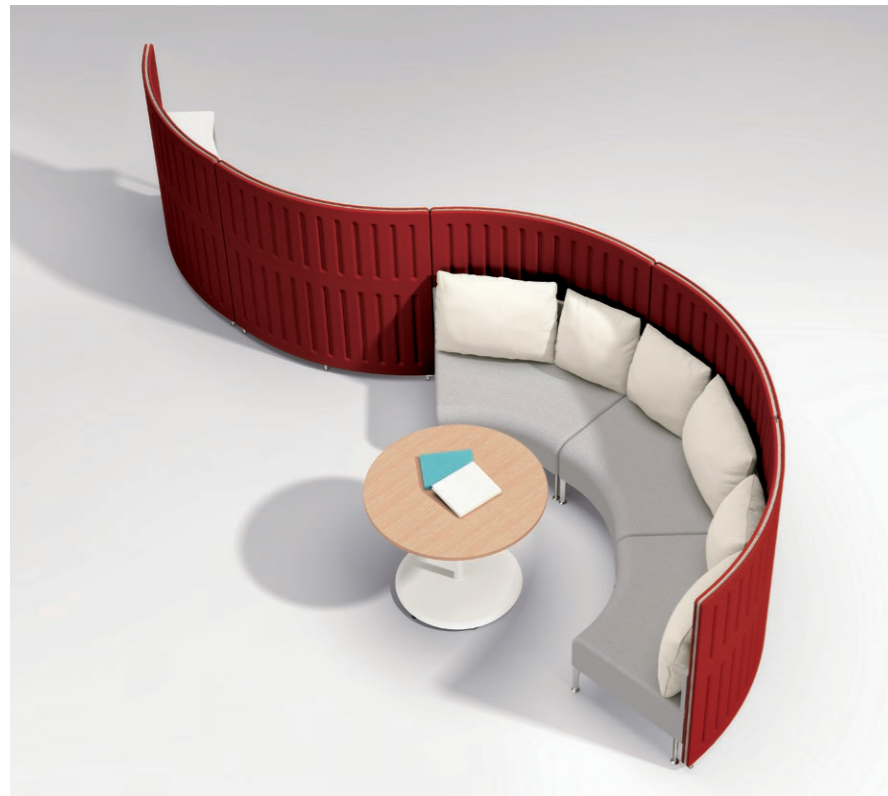

B02

Product name	Product number	Pieces
Corner sofa w/pillow 1350R (53 1/8")	MM651F-F025	3
L pillow	MM652L-F024	3
M pillow	MM652M-F024	3
R panel 1350R (53 1/8")	MM20FA-F017	5
Multi-use shelves inside R shelf set	MM72FR-MG99	1
	MM74FR-MG99	1
Straight connection set	MM81FA-GC71	4
Corner end cap	MM80FA-GC71	2
Panel/sofa connection set (start/end)	MM80SA-ZC11	1
Panel/sofa connection set (intermediate)	MM80SB-ZC11	2

*Tables are sold separately.