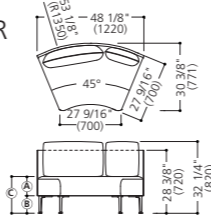

1-seater sofa w/pillow, one side rounded LH

Pale gray trim MM65ZR-F000 Black trim MM65ZR-FXW0

27 5/8" W (700W) x 27 5/8" D (700D) x 16 5/8" SH (420SH) x 32 1/4" H (820H)
With 1 L pillow
Polished metal legs