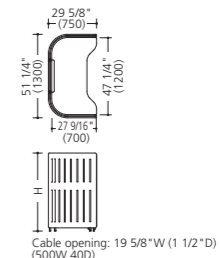

MM71CA-MZ24

Booth set CA (w/adjusters)

	Pale gray trim	Black trim
47 7/8" H (1215H)	MM71CA-MA□□	MM71CA-MB□□
57 1/2" H (1460H)	MM72CA-MA□□	MM72CA-MB□□
67" H (1700H)	MM73CA-MA□□	MM73CA-MB□□

Panels (w/adjusters), desktop, w/duct, w/cable slot