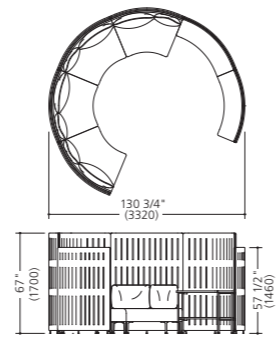

C04

Product name	Product number	Pieces
1 Straight panel free-standing set	MM30FH-F015	2

*Table (4L54) and chairs are sold separately.

C02 New

Product name	Product number	Pieces
Corner sofa w/pillow 1350R (53 1/8")	MM65ZF-FXW2	4
R panel 67"H (1700H)	MM20HA-FXX3	4
R panel 57 1/2"H (1460H)	MM20GA-FXX3	2
Multi-use shelf inside R type(left)	MM72FR-MK39	1
Multi-use shelf inside R type(right)	MM74FR-MK39	1
Corner end cap	MM80FA-G204	2
Straight connection set	MM81FA-G204	3
In-line change of height connection set	MM80DN-Z25	2
Panel/sofa connection set (start/end)	MM80SA-Z25	1
Panel/sofa connection set (intermediate)	MM80SB-Z25	3