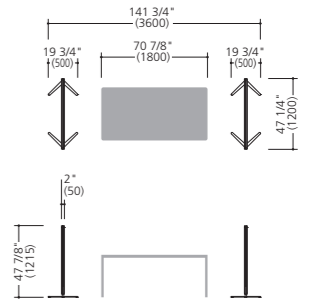

*Panels can be installed in the following work stations:
ProUnit FW (27 9/16", 31 1/2"), Manifold (27 9/16", 31 1/2").
*Desks (Manifold), chairs, and task lights are sold separately.
*Desk products may not be available in some countries.

C04

Product name	Product number	Pieces
1 Straight panel free-standing set	MM30FH-F015	2

*Table (4L54) and chairs are sold separately.

C02 New

Product name	Product number	Pieces
Corner sofa w/pillow 1350R (53 1/8")	MM65ZF-FXW2	4
R panel 67"H (1700H)	MM20HA-FXX3	4
R panel 57 1/2"H (1460H)	MM20GA-FXX3	2
Multi-use shelf inside R type(left)	MM72FR-MK39	1
Multi-use shelf inside R type(right)	MM74FR-MK39	1
Corner end cap	MM80FA-G204	2
Straight connection set	MM81FA-G204	3
In-line change of height connection set	MM80DN-Z25	2
Panel/sofa connection set (start/end)	MM80SA-Z25	1
Panel/sofa connection set (intermediate)	MM80SB-Z25	3