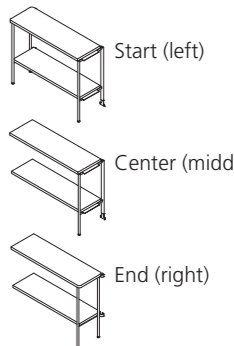

Straight

	Start (left)		Center (middle)		End (right)	
	Pale gray trim	Black trim	Pale gray trim	Black trim	Pale gray trim	Black trim
19 3/4" W (500W)	MM72FA-MA00	MM72FA-MB00	MM73FA-MA00	MM73FA-MB00	MM74FA-MA00	MM74FA-MB00
23 5/8" W (600W)	MM72FB-MA00	MM72FB-MB00	MM73FB-MA00	MM73FB-MB00	MM74FB-MA00	MM74FB-MB00
27 9/16" W (700W)	MM72FC-MA00	MM72FC-MB00	MM73FC-MA00	MM73FC-MB00	MM74FC-MA00	MM74FC-MB00
31 1/2" W (800W)	MM72FD-MA00	MM72FD-MB00	MM73FD-MA00	MM73FD-MB00	MM74FD-MA00	MM74FD-MB00
35 3/8" W (900W)	MM72FE-MA00	MM72FE-MB00	MM73FE-MA00	MM73FE-MB00	MM74FE-MA00	MM74FE-MB00
39 3/8" W (1000W)	MM72FF-MA00	MM72FF-MB00	MM73FF-MA00	MM73FF-MB00	MM74FF-MA00	MM74FF-MB00
43 1/4" W (1100W)	MM72FG-MA00	MM72FG-MB00	MM73FG-MA00	MM73FG-MB00	MM74FG-MA00	MM74FG-MB00
47 1/4" W (1200W)	MM72FH-MA00	MM72FH-MB00	MM73FH-MA00	MM73FH-MB00	MM74FH-MA00	MM74FH-MB00