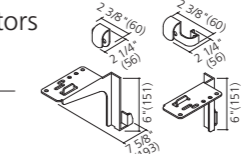

Panel/sofa connectors

For the start/end point MM80SA-ZC11 / Z25

For the connection point MM80SB-ZC11 / Z25

*ZC11 (Pale gray), Z25 (Black), GC71 (Pale gray), G204 (Black)

Notice 1. When using plain panels as stand-alone panels 1-A. With Free-standing legs 1) In most cases, you will need to attach free-standing legs to both the left and right end. 2) The maximum number of straight spans that can be connected is three. Free-standing legs can be used for up to two panels. 1-B. Without free-standing legs 1) When connecting panels in an L, T, or angular U shape, bend the panels to the extent possible with up to a maximum of three spans. 2) The short side of angled compositions should be more than one-third the length of the straight side. Or, the third span can be connected as the short side of a J or L shaped panel. 3) If using a J (or L) shaped panel in the center of a three span layout, a straight panel can be installed at the end. **2. Combining components for a layout with sofas and tables with plain panels** Please order the necessary number of designated sofa connectors and table connectors. **3. Including a multipurpose shelving unit in the layout** Please order the necessary items in line with the panel layout rules. **4. Ordering corner end caps** Please be sure to order the necessary number of corner end caps for the start and end of each panel.