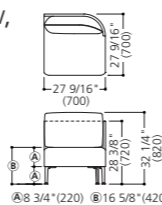

Pillow

[L pillow] MS652L-F000

27 5/8" W (700W) x 15 3/4" D (400D) x 7 7/8" H (200H)

[M pillow] MS652M-F000

15 3/4" W (400W) x 15 3/4" D (400D) x 6" H (150H)