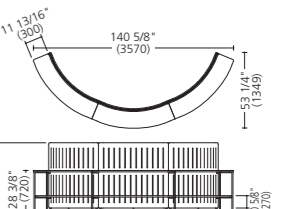

Segment panel

*For use with designated desk products only. Desk products may not be available in some countries.

		Pale gray trim	Black trim
For use with ProUnit FW	27 9/16" D (700D)	MM70FW-F000	MM70FW-FXX0
	31 1/2" D (800D)	MM80FW-F000	MM80FW-FXX0
For use with Manifold	27 9/16" D (700D)	MM70MF-F000	MM70MF-FXX0
	31 1/2" D (800D)	MM80MF-F000	MM80MF-FXX0

With designated connectors

Desk side floor panel

J type		Pale gray trim	Black trim
For use with ProUnit FW	27 9/16" D (700D)	MM47FJ-F000	MM47FJ-FXX0
	31 1/2" D (800D)	MM48FJ-F000	MM48FJ-FXX0
For use with Manifold	27 9/16" D (700D)	MM47MJ-F000	MM47MJ-FXX0
	31 1/2" D (800D)	MM48MJ-F000	MM48MJ-FXX0

L type		Pale gray trim	Black trim
For use with ProUnit FW	27 9/16" D (700D)	MM47FL-F000	MM47FL-FXX0
	31 1/2" D (800D)	MM48FL-F000	MM48FL-FXX0
For use with Manifold	27 9/16" D (700D)	MM47ML-F000	MM47ML-FXX0
	31 1/2" D (800D)	MM48ML-F000	MM48ML-FXX0

With designated connectors

Desktop panel (double sided)

	118 1/4" W (3000W)	DP6MAA-F000
	110 1/4" W (2800W)	DP6MAB-F000
	94 1/2" W (2400W)	DP6MAC-F000
	78 3/4" W (2000W)	DP6MAD-F000
	70 7/8" W (1800W)	DP6MAE-F000
For use with ProUnit FW	63" W (1600W)	DP6MAF-F000
	59 1/8" W (1500W)	DP6MAG-F000
	55 1/8" W (1400W)	DP6MAH-F000
	47 1/4" W (1200W)	DP6MAJ-F000
	39 3/8" W (1000W)	DP6MAK-F000
	94 1/2" W (2400W)	3M60MC-F000
	78 3/4" W (2000W)	3M60MD-F000
	70 7/8" W (1800W)	3M60ME-F000
For use with Manifold	63" W (1600W)	3M60MF-F000
	55 1/8" W (1400W)	3M60MH-F000
	47 1/4" W (1200W)	3M60MK-F000

With designated connectors

End cover exclusively for frameless type

DP988P-Z000

Common to 13 3/4" H (350H) / 17 3/4" H (450H) / 19 1/2" H (495H)
This cover is attached to the end of connected panels (1 cover supplied).
Designated connectors included.
Z25 (black), Z637 (skip silver), Z975 (neo white)