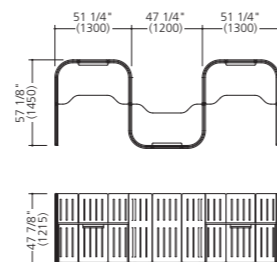

A05

Product name	Product number	Pieces
Booth set S	MM71SZ-F026	1
1-seater sofa w/pillow rounded back	MM65ZA-F027	1
Straight panel 19 11/16" W (500W)	MM10FA-F026	1
J panel	MM21FA-F026	1
L panel	MM22FA-F026	1
Straight connection set	MM81FA-GC71	3
Add-on acrylic screen: Side	MM24FA-H204	1

*Tables are sold separately.