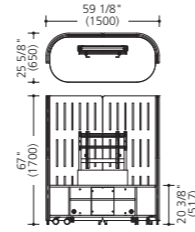

Meeting booth

MZ38

AV shelf

MM73AV-MA□□ (Pale gray trim)
MM73AV-FXX□ (Black trim)

Back panel (w/adjusters)
AV board (w/cable cap, casters)
W/monitor mounting brackets
Panel height 67"H (1700H)
*The picture shows a 42-inch monitor.
Please check the mountable size before ordering.