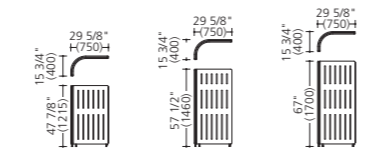

Panel connection set

In-line change of height connection set

MM80DN-ZC11 / Z25
Use between 47 7/8\"/>

Straight connection set

MM81FA-GC71 / G204
Use 47 7/8\"/>

L-shaped (90°) connection set

47 7/8\"/>	MM82FA-ZC11 -Z25
57 1/2\"/>	MM82GA-ZC11 -Z25
67\"/>	MM82HA-ZC11 -Z25