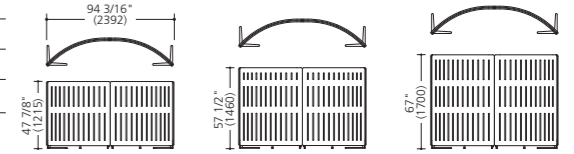

Double monitor table

MM73MB-MA□□ (Pale gray trim)
MM73MB-FXX□ (Black trim)

Back panel (w/adjusters), mounting brackets for 2 monitors, w/cable cover for desktop
Panel height 67"H (1700H)
*The picture shows a 37-inch monitor.
Please check the mountable size before ordering.