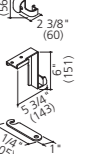

Panel/sofa connectors

For the start/end point MM80SA-ZC11 / Z25

For the connection point MM80SB-ZC11 / Z25

*ZC11 (Pale gray), Z25 (Black), GC71 (Pale gray), G204 (Black)

Notice 1. When using plain panels as stand-alone panels 1-A. With Free-standing legs 1) In most cases, you will need to attach free-standing legs to both the left and right end. 2) The maximum number of straight spans that can be connected is three. Free-standing legs can be used for up to two panels. 1-B. Without free-standing legs 1) When connecting panels in an L, T, or angular U shape, bend the panels to the extent possible with up to a maximum of three spans. 2) The short side of angled compositions should be more than one-third the length of the straight side. Or, the third span can be connected as the short side of a J or L shaped panel. 3) If using a J (or L) shaped panel in the center of a three span layout, a straight panel can be installed at the end. **2. Combining components for a layout with sofas and tables with plain panels** Please order the necessary number of designated sofa connectors and table connectors. **3. Including a multipurpose shelving unit in the layout** Please order the necessary items in line with the panel layout rules. **4. Ordering corner end caps** Please be sure to order the necessary number of corner end caps for the start and end of each panel.