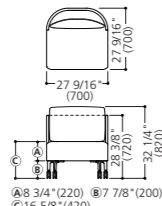

1-seater sofa w/pillow, one side rounded RH

Pale gray trim MM65ZF-F000 Black trim MM65ZF-FXW0

48 1/8" W (1220W) x 30 3/8" D (771D) x 16 5/8" SH (420SH) x 32 1/4" H (820H)
With 1 L pillow, 1 M pillow