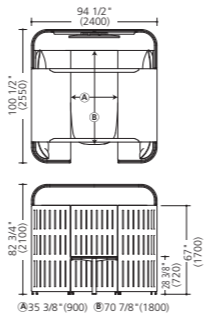

*Panels can be installed in the following work stations:
ProUnit FW (27 9/16", 31 1/2"), Manifold (27 9/16", 31 1/2").
*Desks (Manifold), chairs, and task lights are sold separately.
*Desk products may not be available in some countries.

C04

Product name	Product number	Pieces
1 Straight panel free-standing set	MM30FH-F015	2

*Table (4L54) and chairs are sold separately.

C02 New

Product name	Product number	Pieces
Corner sofa w/pillow 1350R (53 1/8")	MM65ZF-FXW2	4
R panel 67"H (1700H)	MM20HA-FXX3	4
R panel 57 1/2"H (1460H)	MM20GA-FXX3	2
Multi-use shelf inside R type(left)	MM72FR-MK39	1
Multi-use shelf inside R type(right)	MM74FR-MK39	1
Corner end cap	MM80FA-G204	2
Straight connection set	MM81FA-G204	3
In-line change of height connection set	MM80DN-Z25	2
Panel/sofa connection set (start/end)	MM80SA-Z25	1
Panel/sofa connection set (intermediate)	MM80SB-Z25	3