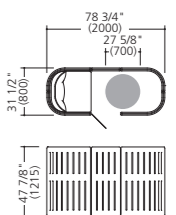

● The stationery, papers, and laptops shown on the desks are for illustrative purposes only.