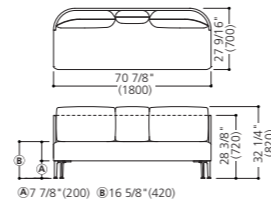

1-seater sofa w/pillow, rounded back

Pale gray trim MM65ZZ-F000 Black trim MM65ZZ-FXW0

27 5/8" W (700W) x 27 5/8" D (700D) x 16 5/8" SH (420SH) x 32 1/4" H (820H)
With 1 L pillow
Polished metal legs