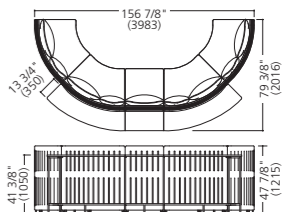

Panel (w/adjusters)
1 sofa seat (1 L pillow)
W/connecting fittings

F05B

Round set B

	Panels		Sofa	
	Pale gray trim	Black trim	Pale gray trim	Black trim
47 7/8" H (1215H)	MM71BR-F000	MM71BR-FX00	MM65ZF-F000x4	MM65ZF-FXWDx4
57 1/2" H (1460H)	MM72BR-F000	MM72BR-FX00	MM65ZF-F000x4	MM65ZF-FXWDx4
67" H (1700H)	MM73BR-F000	MM73BR-FX00	MM65ZF-F000x4	MM65ZF-FXWDx4

Panel (w/adjusters)
1 sofa seat (w/5 L pillows, 4 M pillows)
W/connecting fittings

Straight type

*Sofa seats and straight connector need to be ordered together.
*Corner end caps need to be ordered for the start and end panel (one cap each).