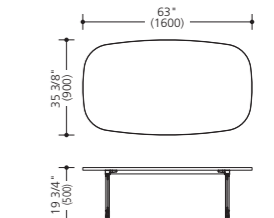

Solo use table

31 1/2\"/>

Polished metal legs, w/adjusters MG07, MK17, MK18, MK19