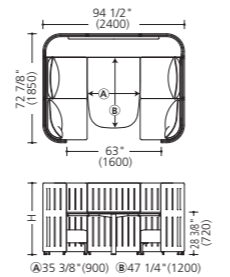

Box meeting unit

Box meeting L (w/bridge) 6-seat

	Panels		Sofa	
	Pale gray trim	Black trim	Pale gray trim	Black trim
67" H (1700H)	MM73BB-MAD	MM73BB-MBD	MM65ZZ-F000x4 MM65ZR-F000x1 MM65ZL-F000x1	MM65ZZ-FXWDx4 MM65ZR-FXWDx1 MM65ZL-FXWDx1

Bridge, panels (w/adjusters), 6 sofa seats (w/6 L pillows) w/table unit, legs/Z637 (skip silver)
*The mounting brackets for monitor is available as an add-on item.
Monitor mounting brackets MM688P-Z637
Monitor fixing fittings MM616Y-Z637
*The picture shows a 37-inch monitor.
Please check the mountable monitor size before ordering.

Box meeting L 6-seat

	Panels		Sofa	
	Pale gray trim	Black trim	Pale gray trim	Black trim
47 7/8" H (1215H)	MM71BL-MAD	MM71BL-MBD	MM65ZZ-F000x4	MM65ZZ-FXWDx4
57 1/2" H (1460H)	MM72BL-MAD	MM72BL-MBD	MM65ZR-F000x1	MM65ZR-FXWDx1
67" H (1700H)	MM73BL-MAD	MM73BL-MBD	MM65ZL-F000x1	MM65ZL-FXWDx1

Panels (w/adjusters), 6 sofa seats (w/6 L pillows) w/table unit, legs/Z637 (skip silver)
*The mounting brackets for monitor is available as an add-on item.
Monitor mounting brackets MM688P-Z637
Monitor fixing fittings MM616Y-Z637
*The picture shows a 37-inch monitor.
Please check the mountable monitor size before ordering.

Box meeting M 4-seat

	Panels		Sofa	
	Pale gray trim	Black trim	Pale gray trim	Black trim
47 7/8" H (1215H)	MM71BM-MAD	MM71BM-MBD	MM65ZZ-F000x2	MM65ZZ-FXWDx2
57 1/2" H (1460H)	MM72BM-MAD	MM72BM-MBD	MM65ZR-F000x1	MM65ZR-FXWDx1
67" H (1700H)	MM73BM-MAD	MM73BM-MBD	MM65ZL-F000x1	MM65ZL-FXWDx1

Panels (w/adjusters), 4 sofa seats (w/4 L pillows) w/table unit, legs/Z637 (skip silver)
*The monitor pictured is a stationary type.
*The picture shows a 32-inch monitor.
Please check the mountable monitor size before ordering.

Sofa unit

Arena