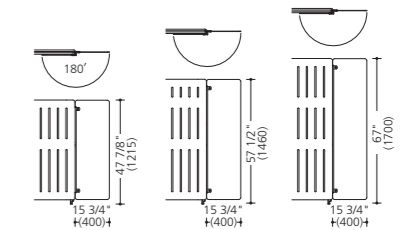

Mounting hooks Optional

MM80TH-ZA75 / Z25

*ZA75(Neo white) / Z25(Black)