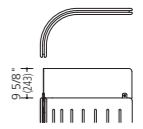

L-shaped

MM222TA-H204
MM222SA-H204