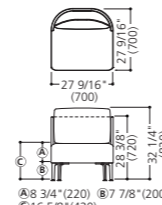

Pale gray trim MM65ZG-F000 Black trim MM65ZG-FXW0

27 5/8" W (700W) x 27 5/8" D (700D) x 16 5/8" SH (420SH) x 32 1/4" H (820H)
With 1 L pillow
Polished metal legs