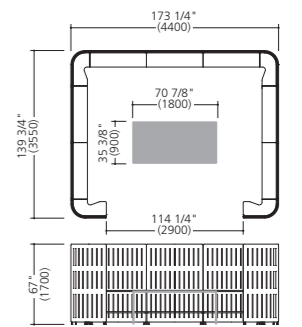

B02

Product name	Product number	Pieces
Corner sofa w/pillow 1350R (53 1/8")	MM651F-F025	3
L pillow	MM652L-F024	3
M pillow	MM652M-F024	3
R panel 1350R (53 1/8")	MM20FA-F017	5
Multi-use shelves inside R shelf set	MM72FR-MG99	1
	MM74FR-MG99	1
Straight connection set	MM81FA-GC71	4
Corner end cap	MM80FA-GC71	2
Panel/sofa connection set (start/end)	MM80SA-ZC11	1
Panel/sofa connection set (intermediate)	MM80SB-ZC11	2

*Tables are sold separately.