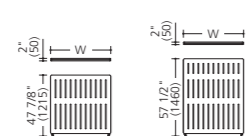

Straight (plain)