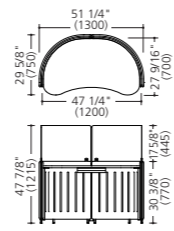

MM10TH-H204