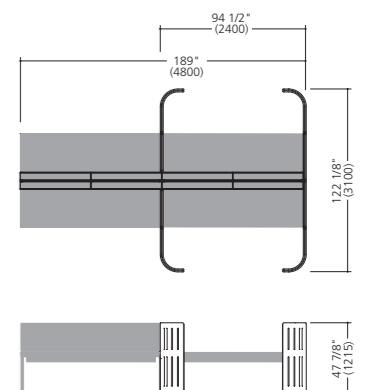

●The stationery, papers, and laptops shown on the desks are for illustrative purposes only.