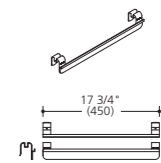

MT53 (white/melamine laminate)
*Dust tray or magnets cannot be attached.
*Pen tray is sold separately.
MM12SH-Z637 (suction cap type)

MM39HH-MT53

Whiteboard mounting brackets

Optional

MM851H-ZA75 / Z25

*Whiteboard is sold separately.
*ZA75(Neo white) / Z25(Black)