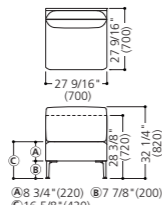

Pale gray trim MM65ZA-F000 Black trim MM65ZA-FXW0

27 5/8" W (700W) x 27 5/8" D (700D) x 16 5/8" SH (420SH) x 32 1/4" H (820H)
With 1 L pillow
Polished metal legs