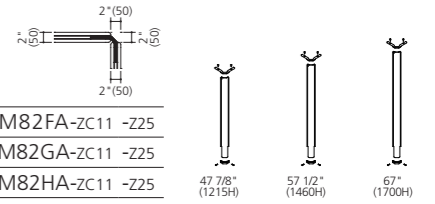

Panel connection set

In-line change of height connection set

MM80DN-ZC11 / Z25
Use between 47 7/8\"/>

Straight connection set

MM81FA-GC71 / G204
Use 47 7/8\"/>

L-shaped (90°) connection set

47 7/8\"/>	MM82FA-ZC11 -Z25
57 1/2\"/>	MM82GA-ZC11 -Z25
67\"/>	MM82HA-ZC11 -Z25