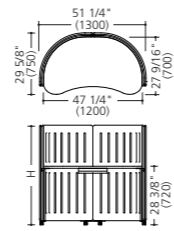

MM71MM-MZ14

Booth set MM

	Pale gray trim	Black trim
47 7/8" H (1215H)	MM71MM-MA□□	MM71MM-MB□□
57 1/2" H (1460H)	MM72MM-MA□□	MM72MM-MB□□
67" H (1700H)	MM73MM-MA□□	MM73MM-MB□□

Panels (w/adjusters), desktop, w/duct