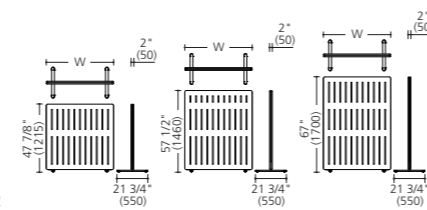

1 straight panel (caster feet) set

	Pale gray trim	Black trim
35 3/8" W (900W)	MM33FE-F□□□	MM33FE-FXX□
39 3/8" W (1000W)	MM33FF-F□□□	MM33FF-FXX□
43 1/4" W (1100W)	MM33FG-F□□□	MM33FG-FXX□
47 1/4" W (1200W)	MM33FH-F□□□	MM33FH-FXX□
35 3/8" W (900W)	MM33GE-F□□□	MM33GE-FXX□
39 3/8" W (1000W)	MM33GF-F□□□	MM33GF-FXX□
43 1/4" W (1100W)	MM33GG-F□□□	MM33GG-FXX□
47 1/4" W (1200W)	MM33GH-F□□□	MM33GH-FXX□
35 3/8" W (900W)	MM33HE-F□□□	MM33HE-FXX□
39 3/8" W (1000W)	MM33HF-F□□□	MM33HF-FXX□
43 1/4" W (1100W)	MM33HG-F□□□	MM33HG-FXX□
47 1/4" W (1200W)	MM33HH-F□□□	MM33HH-FXX□

Double sided whiteboard panel (caster feet)

	Leg color Z637 Silver metallic	Leg color Z25 Black
35 1/2" W (900W) x 67" H (1700H)	MM39HE-MT53	MM39HF-MT53
47 1/4" W (1200W) x 67" H (1700H)	MM39HH-MT53	MM39HJ-MT53

MT53 (white/melamine laminate)
*Dust tray or magnets cannot be attached.
*Pen tray is sold separately.
MM12SH-Z637 (suction cap type)