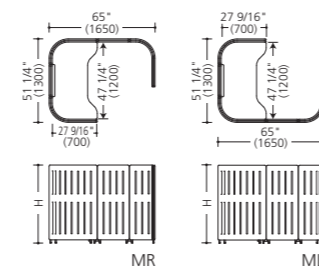

Cable opening: 19 5/8" W (1 1/2" D) (500W 40D)