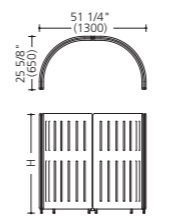

w/adjusters

MM71MR-MZ15

Booth set MR/ML

	Pale gray trim	Black trim
Booth set MR		
47 7/8" H (1215H)	MM71MR-MA□□	MM71MR-MB□□
57 1/2" H (1460H)	MM72MR-MA□□	MM72MR-MB□□
67" H (1700H)	MM73MR-MA□□	MM73MR-MB□□
Booth set ML		
47 7/8" H (1215H)	MM71ML-MA□□	MM71ML-MB□□
57 1/2" H (1460H)	MM72ML-MA□□	MM72ML-MB□□
67" H (1700H)	MM73ML-MA□□	MM73ML-MB□□