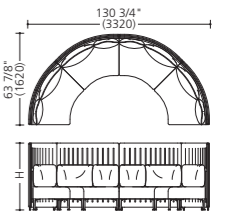

Box meeting unit

Box meeting L (w/bridge) 6-seat

	Panels		Sofa	
	Pale gray trim	Black trim	Pale gray trim	Black trim
67" H (1700H)	MM73BB-MAD	MM73BB-MBD	MM65ZZ-F000x4 MM65ZR-F000x1 MM65ZL-F000x1	MM65ZZ-FXWDx4 MM65ZR-FXWDx1 MM65ZL-FXWDx1

Bridge, panels (w/adjusters), 6 sofa seats (w/6 L pillows) w/table unit, legs/Z637 (skip silver)
*The mounting brackets for monitor is available as an add-on item.
Monitor mounting brackets MM688P-Z637
Monitor fixing fittings MM616Y-Z637
*The picture shows a 37-inch monitor.
Please check the mountable monitor size before ordering.

Box meeting L 6-seat

	Panels		Sofa	
	Pale gray trim	Black trim	Pale gray trim	Black trim
47 7/8" H (1215H)	MM71BL-MAD	MM71BL-MBD	MM65ZZ-F000x4	MM65ZZ-FXWDx4
57 1/2" H (1460H)	MM72BL-MAD	MM72BL-MBD	MM65ZR-F000x1	MM65ZR-FXWDx1
67" H (1700H)	MM73BL-MAD	MM73BL-MBD	MM65ZL-F000x1	MM65ZL-FXWDx1

Panels (w/adjusters), 6 sofa seats (w/6 L pillows) w/table unit, legs/Z637 (skip silver)
*The mounting brackets for monitor is available as an add-on item.
Monitor mounting brackets MM688P-Z637
Monitor fixing fittings MM616Y-Z637
*The picture shows a 37-inch monitor.
Please check the mountable monitor size before ordering.

Box meeting M 4-seat

	Panels		Sofa	
	Pale gray trim	Black trim	Pale gray trim	Black trim
47 7/8" H (1215H)	MM71BM-MAD	MM71BM-MBD	MM65ZZ-F000x2	MM65ZZ-FXWDx2
57 1/2" H (1460H)	MM72BM-MAD	MM72BM-MBD	MM65ZR-F000x1	MM65ZR-FXWDx1
67" H (1700H)	MM73BM-MAD	MM73BM-MBD	MM65ZL-F000x1	MM65ZL-FXWDx1

Panels (w/adjusters), 4 sofa seats (w/4 L pillows) w/table unit, legs/Z637 (skip silver)
*The monitor pictured is a stationary type.
*The picture shows a 32-inch monitor.
Please check the mountable monitor size before ordering.

Sofa unit

Arena