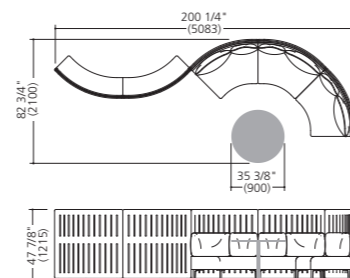

B04

Product name	Product number	Pieces
Desk end panel	MM80MF-F025	1
Desktop panel (double sided)	3M60MC-FWS7	1
Desk side floor panel J type	MM48MJ-F025	1
Desk side floor panel L type	MM48ML-F025	1

*Panels can be installed in the following work stations:
ProUnit FW (27 9/16", 31 1/2"), Manifold (27 9/16", 31 1/2").
*Desks (Manifold), chairs, and task lights are sold separately.
*Desk products may not be available in some countries.