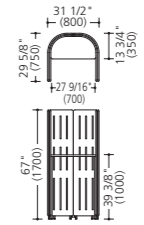

MM71CE-MBG4

Booth set CE (w/acrylic)

	Pale gray trim	Black trim
47 7/8" H (1215H)	MM71CE-MA□□	MM71CE-MB□□

Panels (w/adjusters), desktop, w/duct