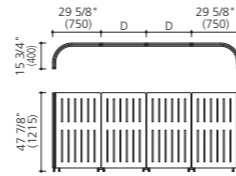

MM47FL+MM47FJ

Desk side floor panel

J type		Pale gray trim	Black trim
For use with ProUnit FW	27 9/16" D (700D)	MM47FJ-F000	MM47FJ-FXX0
	31 1/2" D (800D)	MM48FJ-F000	MM48FJ-FXX0
For use with Manifold	27 9/16" D (700D)	MM47MJ-F000	MM47MJ-FXX0
	31 1/2" D (800D)	MM48MJ-F000	MM48MJ-FXX0

L type		Pale gray trim	Black trim
For use with ProUnit FW	27 9/16" D (700D)	MM47FL-F000	MM47FL-FXX0
	31 1/2" D (800D)	MM48FL-F000	MM48FL-FXX0
For use with Manifold	27 9/16" D (700D)	MM47ML-F000	MM47ML-FXX0
	31 1/2" D (800D)	MM48ML-F000	MM48ML-FXX0

With designated connectors