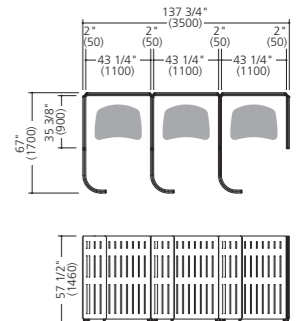

A04

Product name	Product number	Pieces
Booth set ML	MM72ML-MZ14	1

*Chairs are sold separately.