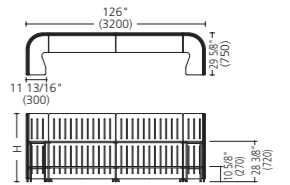

Common specs: designated connectors included. See p18 for colors and codes for combination specs.

Multi-use shelves

MAJ6

Straight shelf set w/panel

	Pale gray trim	Black trim
47 7/8" H (1215H)	MM71TC-MA00	MM71TC-MB00
57 1/2" H (1460H)	MM72TC-MA00	MM72TC-MB00
67" H (1700H)	MM73TC-MA00	MM73TC-MB00