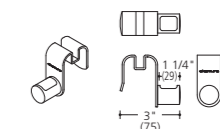

Individual booth unit

Booth set CC (w/casters)

	Pale gray trim	Black trim
47 7/8" H (1215H)	MM71CC-MA□□	MM71CC-MB□□
57 1/2" H (1460H)	MM72CC-MA□□	MM72CC-MB□□
67" H (1700H)	MM73CC-MA□□	MM73CC-MB□□

Panels (w/casters), desktop, w/cable duct, w/cable slot

Booth set MM

	Pale gray trim	Black trim
47 7/8" H (1215H)	MM71MM-MA□□	MM71MM-MB□□
57 1/2" H (1460H)	MM72MM-MA□□	MM72MM-MB□□
67" H (1700H)	MM73MM-MA□□	MM73MM-MB□□

Panels (w/adjusters), desktop, w/duct

Booth set CA (w/adjusters)

	Pale gray trim	Black trim
47 7/8" H (1215H)	MM71CA-MA□□	MM71CA-MB□□
57 1/2" H (1460H)	MM72CA-MA□□	MM72CA-MB□□
67" H (1700H)	MM73CA-MA□□	MM73CA-MB□□

Panels (w/adjusters), desktop, w/duct, w/cable slot

Booth set H

	Pale gray trim	Black trim
67" H (1700H)	MM72HZ-MA□□	MM72HZ-MB□□

Panels (w/adjusters), desktop

Booth set CE (w/acrylic)

	Pale gray trim	Black trim
47 7/8" H (1215H)	MM71CE-MA□□	MM71CE-MB□□

Panels (w/adjusters), desktop, w/duct

Add-on acrylic screen Optional

Straight	Pale gray trim	Black trim
19 11/16" W (500W)	MM10TA-H204	MM10SA-H204
23 5/8" W (600W)	MM10TB-H204	MM10SB-H204
27 9/16" W (700W)	MM10TC-H204	MM10SC-H204
31 1/2" W (800W)	9 5/8" (243H) MM10TD-H204	MM10SD-H204
35 3/8" W (900W)	MM10TE-H204	MM10SE-H204
39 3/8" W (1000W)	MM10TF-H204	MM10SF-H204
43 1/4" W (1100W)	MM10TG-H204	MM10SG-H204
47 1/4" W (1200W)	MM10TH-H204	MM10SH-H204

J-shaped

MM221TA-H204
MM221SA-H204

L-shaped

MM222TA-H204
MM222SA-H204

R-shaped

MM20TA-H204
MM20SA-H204

C-shaped

MM20CA-H204
MM20CC-H204

*When joining multiple add-on screens together, add-on screen shift prevention materials need to be ordered together. Applies to straight/J/L/R/C MM106P-H227.

Back panels CB