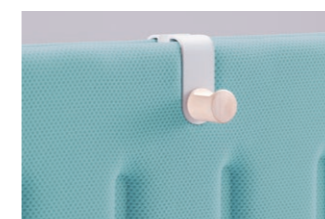

Comes with mounting brackets H204 (frosted)

Mounting hooks Optional

MM80TH-ZA75 / Z25

*ZA75(Neo white) / Z25(Black)

Box meeting unit

Panel MZ33
Sofa F07B

Box meeting L (w/bridge) 6-seat

	Panels		Sofa	
	Pale gray trim	Black trim	Pale gray trim	Black trim
67" H (1700H)	MM73BB-MAD	MM73BB-MBD	MM65ZZ-F000x4 MM65ZR-F000x1 MM65ZL-F000x1	MM65ZZ-FXWDx4 MM65ZR-FXWDx1 MM65ZL-FXWDx1