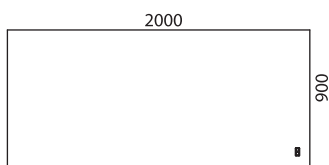

# NOMONO DUO

DESIGN fredrik mattson

Desks within size 2000x900

Desks within size 1600x800

Electric legs 4 pcs

Desk screens

Accessories