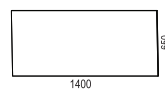

# NOMONO DUO

DESIGN fredrik mattson

Desks within size 2000x900

Desks within size 1600x800

Electric legs 4 pcs

Desk screens

Accessories