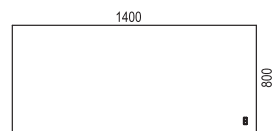

# NOMONO DUO

DESIGN fredrik mattson

Desks within size 2000x900

Desks within size 1600x800

Electric legs 4 pcs

Desk screens

Accessories