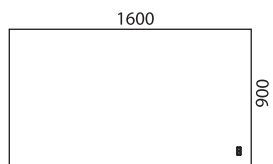

# NOMONO DUO

DESIGN fredrik mattson

Desks within size 2000x900

Desks within size 1600x800

Electric legs 4 pcs

Desk screens

Accessories