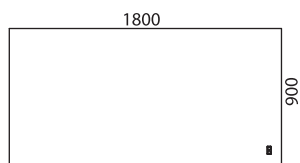

# NOMONO DUO

DESIGN fredrik mattson

Desks within size 2000x900

Desks within size 1600x800

Electric legs 4 pcs

Desk screens

Accessories