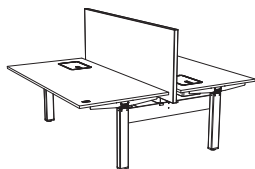

# NOMONO DUO

DESIGN fredrik mattson

Desks within size 2000x900

Desks within size 1600x800

Electric legs 4 pcs

Desk screens

Accessories