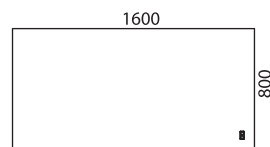

# NOMONO DUO

DESIGN fredrik mattson

Desks within size 2000x900

Desks within size 1600x800

Electric legs 4 pcs

Desk screens

Accessories