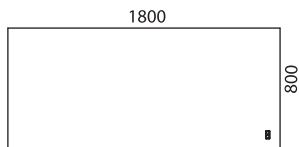

# NOMONO DUO

DESIGN fredrik mattson

Desks within size 2000x900

Desks within size 1600x800

Electric legs 4 pcs

Desk screens

Accessories