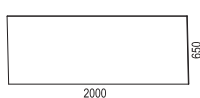

# NOMONO DUO

DESIGN fredrik mattson

Desks within size 2000x900

Desks within size 1600x800

Electric legs 4 pcs

Desk screens

Accessories