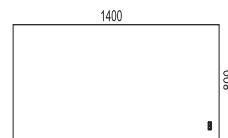

# NOMONO DUO

DESIGN fredrik mattson

Desks within size 2000x900

Desks within size 1600x800

Electric legs 4 pcs

Desk screens

Accessories