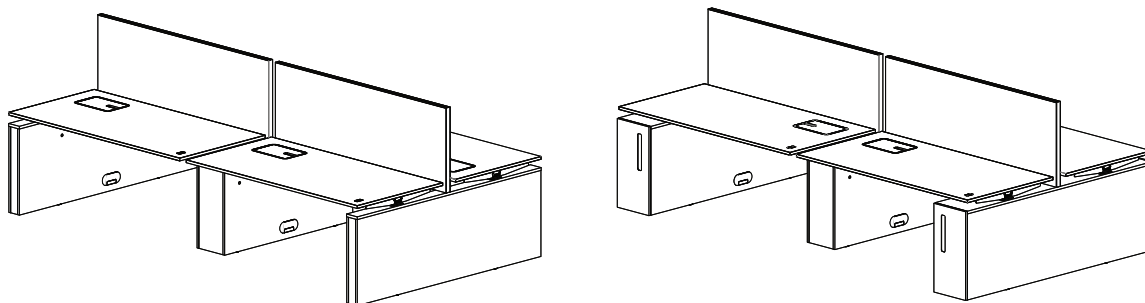

ARBETSBORD / WORKS DESKS

NOMONO

DESIGN fredrik mattson

UPPSTÄLLNINGAR / ARRANGEMENTS:

Single:

2-groups:

4-groups:

6-groups: