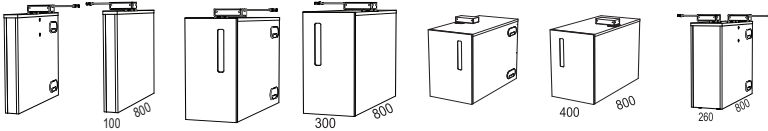

# ARBETSBORD / WORKS DESKS > Nomono

Rectangular table sizes:

- 2000x900
- 2000x800
- 1800x900
- 1800x800
- 1600x900
- 1600x800
- 1400x900
- 1400x800

Gables:

Depth 800 mm (for single desk without desk screen)

Depth 880 mm (for single desk without desk screen)

Depth 1200 mm

Depth 1720 mm

Desk screens (mm):

- 2000x600
- 1800x600
- 1600x600
- 1400x600

Front panels(mm):

- 1802x350
- 1602x350
- 1502x350
- 1402x350
- 1302x350
- 1202x350
- 1102x350