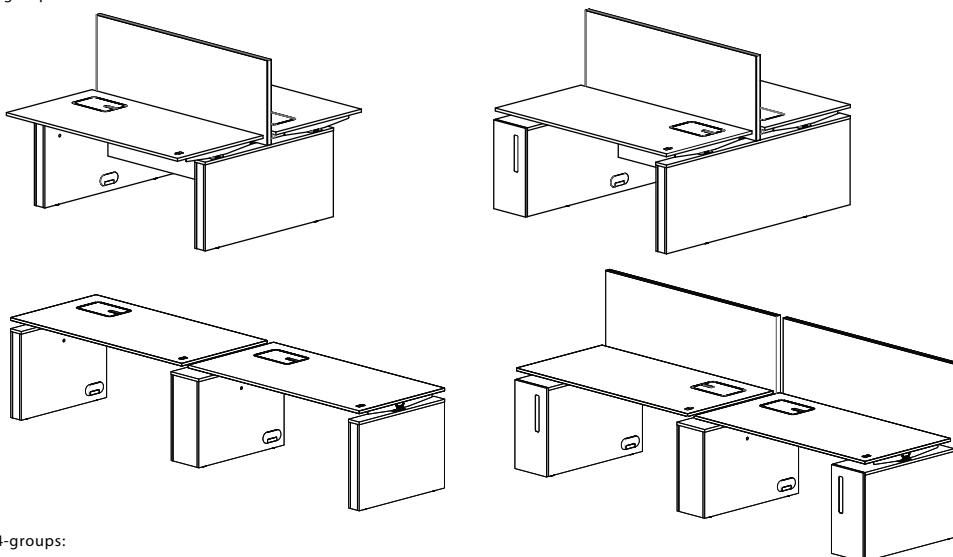

# NOMONO

DESIGN fredrik mattson

UPPSTÄLLNINGAR / ARRANGEMENTS:

Single:

2-groups:

4-groups:

6-groups:

# ARBETSBORD / WORKS DESKS > Nomono

Rectangular table sizes:

- 2000x900
- 2000x800
- 1800x900
- 1800x800
- 1600x900
- 1600x800
- 1400x900
- 1400x800

Gables:

Depth 800 mm (for single desk without desk screen)

Depth 880 mm (for single desk without desk screen)

Depth 1200 mm

Depth 1720 mm

Desk screens (mm):

- 2000x600
- 1800x600
- 1600x600
- 1400x600

Front panels(mm):

- 1802x350
- 1602x350
- 1502x350
- 1402x350
- 1302x350
- 1202x350
- 1102x350