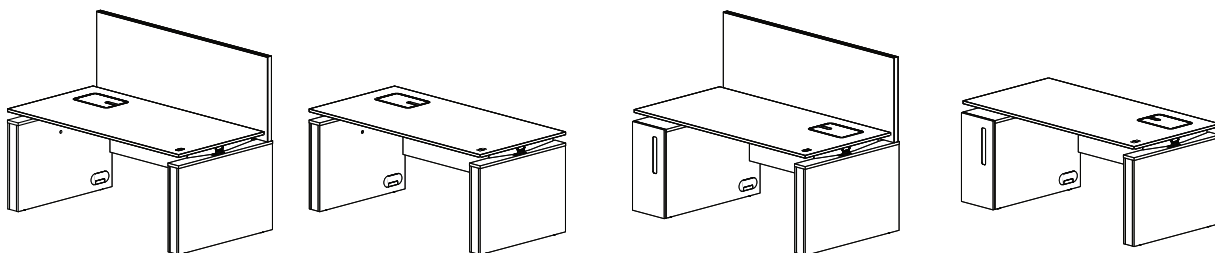

UPPSTÄLLNINGAR / ARRANGEMENTS:

Single: