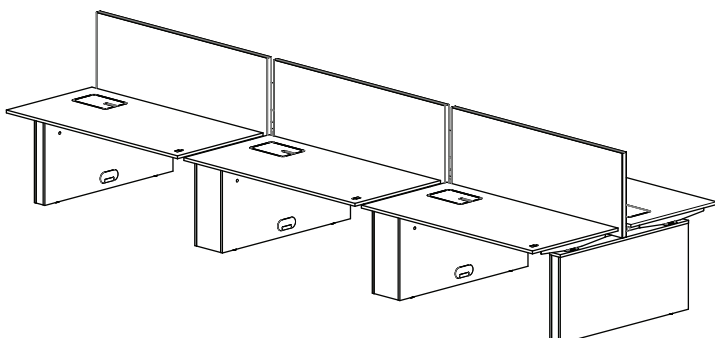

# ARBETSBORD / WORKS DESKS > Nomono

Rectangular table sizes:

- 2000x900
- 2000x800
- 1800x900
- 1800x800
- 1600x900
- 1600x800
- 1400x900
- 1400x800

Gables:

Depth 800 mm (for single desk without desk screen)

Depth 880 mm (for single desk without desk screen)

Depth 1200 mm

Depth 1720 mm

Desk screens (mm):

- 2000x600
- 1800x600
- 1600x600
- 1400x600

Front panels(mm):

- 1802x350
- 1602x350
- 1502x350
- 1402x350
- 1302x350
- 1202x350
- 1102x350