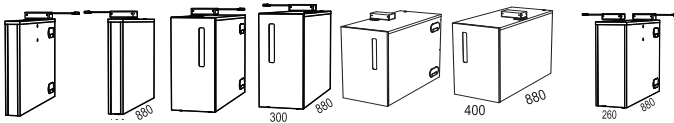

# ARBETSBORD / WORKS DESKS > Nomono

Rectangular table sizes:

- 2000x900
- 2000x800
- 1800x900
- 1800x800
- 1600x900
- 1600x800
- 1400x900
- 1400x800

Gables:

Depth 800 mm (for single desk without desk screen)

Depth 880 mm (for single desk without desk screen)

Depth 1200 mm

Depth 1720 mm

Desk screens (mm):

- 2000x600
- 1800x600
- 1600x600
- 1400x600

Front panels(mm):

- 1802x350
- 1602x350
- 1502x350
- 1402x350
- 1302x350
- 1202x350
- 1102x350