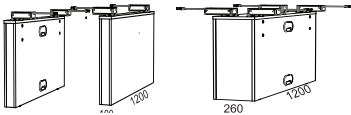

# ARBETSBORD / WORKS DESKS > Nomono

Rectangular table sizes:

- 2000x900
- 2000x800
- 1800x900
- 1800x800
- 1600x900
- 1600x800
- 1400x900
- 1400x800

Gables:

Depth 800 mm (for single desk without desk screen)

Depth 880 mm (for single desk without desk screen)

Depth 1200 mm

Depth 1720 mm

Desk screens (mm):

- 2000x600
- 1800x600
- 1600x600
- 1400x600

Front panels(mm):

- 1802x350
- 1602x350
- 1502x350
- 1402x350
- 1302x350
- 1202x350
- 1102x350