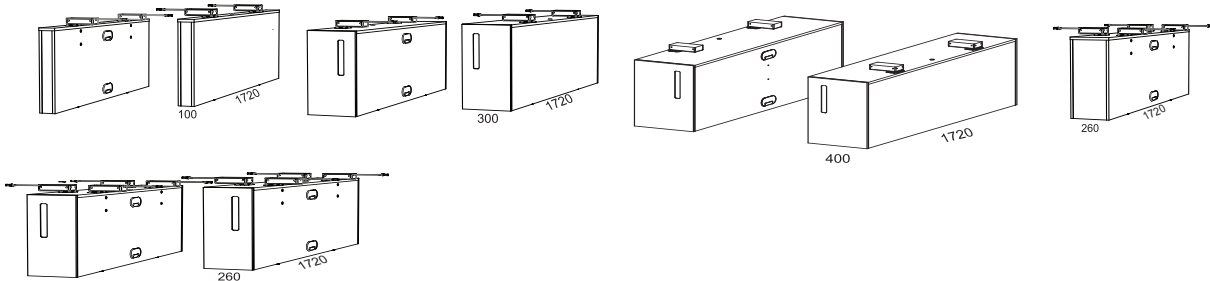

# ARBETSBORD / WORKS DESKS > Nomono

Rectangular table sizes:

- 2000x900
- 2000x800
- 1800x900
- 1800x800
- 1600x900
- 1600x800
- 1400x900
- 1400x800

Gables:

Depth 800 mm (for single desk without desk screen)

Depth 880 mm (for single desk without desk screen)

Depth 1200 mm

Depth 1720 mm

Desk screens (mm):

- 2000x600
- 1800x600
- 1600x600
- 1400x600

Front panels(mm):

- 1802x350
- 1602x350
- 1502x350
- 1402x350
- 1302x350
- 1202x350
- 1102x350

Accessories rails (mm):

- 1900
- 1700
- 1500
- 1300

Accessories:

Cable lid

Arm with assembled mail drawer

Flexible cable tray

Arm with assembled pen drawer

Flexible cable lid