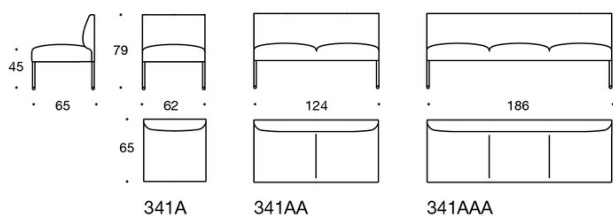

NOORA

DESIGN ANTTI KOTILAINEN

Inspiring
spaces

Martela

341A

341AA

341AAA