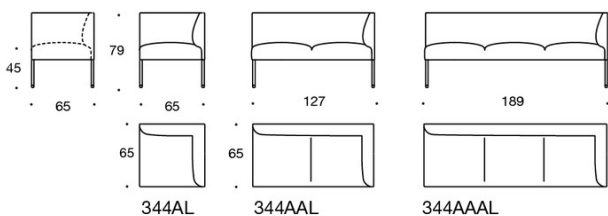

344AL

344AAL

344AAAL