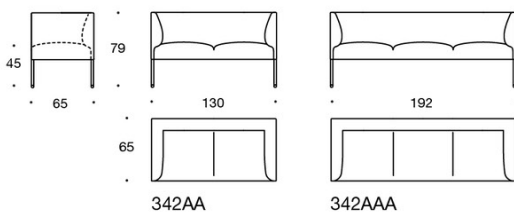

342AA

342AAA