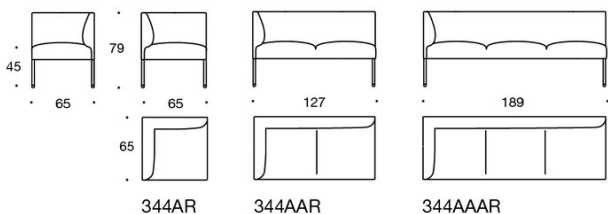

344AR

344AAR

344AAAR