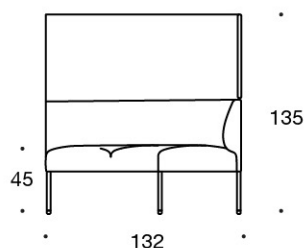

NOORA

DESIGN ANTTI KOTILAINEN

Inspiring
spaces

Martela

342RAA

342KRA

342KRAA