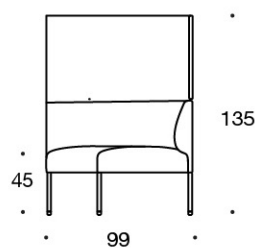

342RA = 90° round corner sofa without armrests and with outer backrest
 342RAAA = 90° sofa without armrests and with outer backrest
 342RAA = 60° sofa without armrests and with outer backrest
 342RKA = 90° round corner sofa without armrests and with high outer backrest
 342KRAAA = 90° sofa without armrests and with high outer backrest
 342KRAA = 60° sofa without armrests and with high outer backrest

Accessories:

Power outlet (230V + charging USB)
 331PS = decorative cushion 67x42 cm
 331PM = decorative cushion 42x42 cm
 331PL = decorative cushion 50x50 cm

Material description:

Upholstery: fully upholstered.
Legs, wood: ash, stained ash or oak.
Legs, metal: black, white, chrome or Inspiring Colours.

NOORA

DESIGN ANTTI KOTILAINEN

Inspiring
spaces

Martela

342RA

342RAA

342RAAA

342KRA