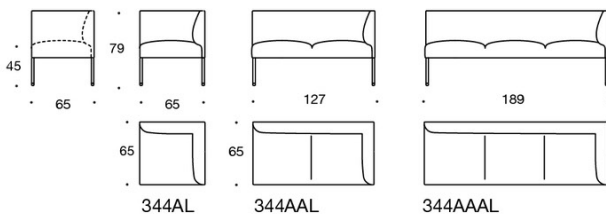

NOORA

DESIGN ANTTI KOTILAINEN

Product code number:

341A = one-seater sofa unit without armrests
 344AR = one-seater sofa unit with right armrest
 344AL = one-seater sofa unit with left armrest
 341AA = two-seater sofa without armrests
 342AA = two-seater sofa with armrests
 344AAR = two-seater sofa with right armrest
 344AAL = two-seater sofa with left armrest
 341AAA = three-seater sofa without armrests
 342AAA = three-seater sofa with armrests
 344AAAR = three-seater sofa with right armrest
 344AAAL = three-seater sofa with left armrest
 341AK = one-seater sofa unit without armrests, high back
 344ARK = one-seater sofa unit with right armrest, high back
 344ALK = one-seater sofa unit with left armrest, high back
 341AAK = two-seater sofa without armrests, high back
 342AAK = two-seater sofa with armrests, high back
 344AARK = two-seater sofa with right armrest, high back
 344AALK = two-seater sofa with left armrest, high back
 341AAAK = three-seater sofa without armrests, high back
 342AAAK = three-seater sofa with armrests, high back
 344AAARK = three-seater sofa with right armrest, high back
 344AAALK = three-seater sofa with left armrest, high back

342RA = 90° round corner sofa without armrests and with outer backrest
 342RAAA = 90° sofa without armrests and with outer backrest
 342RAA = 60° sofa without armrests and with outer backrest
 342RKA = 90° round corner sofa without armrests and with high outer backrest
 342KRAAA = 90° sofa without armrests and with high outer backrest
 342KRAA = 60° sofa without armrests and with high outer backrest

Accessories:

Power outlet (230V + charging USB)
 331PS = decorative cushion 67x42 cm
 331PM = decorative cushion 42x42 cm
 331PL = decorative cushion 50x50 cm

Material description:

Upholstery: fully upholstered.
Legs, wood: ash, stained ash or oak.
Legs, metal: black, white, chrome or Inspiring Colours.