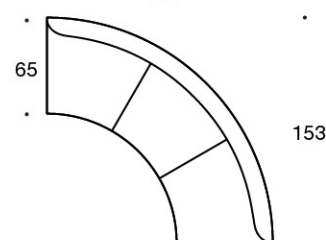

NOORA

DESIGN ANTTI KOTILAINEN

Inspiring
spaces

Martela

342RAA

342RAAA

342KRAA