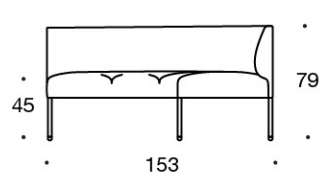

NOORA

DESIGN ANTTI KOTILAINEN

Inspiring
spaces

Martela

342RAA

342KRAA