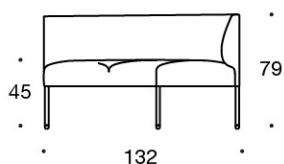

NOORA

DESIGN ANTTI KOTILAINEN

Product code number:

341A = one-seater sofa unit without armrests
 344AR = one-seater sofa unit with right armrest
 344AL = one-seater sofa unit with left armrest
 341AA = two-seater sofa without armrests
 342AA = two-seater sofa with armrests
 344AAR = two-seater sofa with right armrest
 344AAL = two-seater sofa with left armrest
 341AAA = three-seater sofa without armrests
 342AAA = three-seater sofa with armrests
 344AAAR = three-seater sofa with right armrest
 344AAAL = three-seater sofa with left armrest
 341AK = one-seater sofa unit without armrests, high back
 344ARK = one-seater sofa unit with right armrest, high back
 344ALK = one-seater sofa unit with left armrest, high back
 341AAK = two-seater sofa without armrests, high back
 342AAK = two-seater sofa with armrests, high back
 344AARK = two-seater sofa with right armrest, high back
 344AALK = two-seater sofa with left armrest, high back
 341AAAK = three-seater sofa without armrests, high back
 342AAAK = three-seater sofa with armrests, high back
 344AAARK = three-seater sofa with right armrest, high back
 344AAALK = three-seater sofa with left armrest, high back

342RA = 90° round corner sofa without armrests and with outer backrest
 342RAAA = 90° sofa without armrests and with outer backrest
 342RAA = 60° sofa without armrests and with outer backrest
 342RKA = 90° round corner sofa without armrests and with high outer backrest
 342KRAAA = 90° sofa without armrests and with high outer backrest
 342KRAA = 60° sofa without armrests and with high outer backrest

Accessories:

Power outlet (230V + charging USB)
 331PS = decorative cushion 67x42 cm
 331PM = decorative cushion 42x42 cm
 331PL = decorative cushion 50x50 cm

Material description:

Upholstery: fully upholstered.
Legs, wood: ash, stained ash or oak.
Legs, metal: black, white, chrome or Inspiring Colours.

NOORA

DESIGN ANTTI KOTILAINEN

Inspiring
spaces

Martela

342RA

342RAA

342RAAA

342KRA