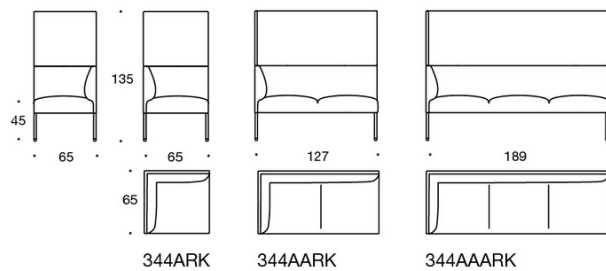

NOORA

DESIGN ANTTI KOTILAINEN

Product code number:

341A = one-seater sofa unit without armrests
 344AR = one-seater sofa unit with right armrest
 344AL = one-seater sofa unit with left armrest
 341AA = two-seater sofa without armrests
 342AA = two-seater sofa with armrests
 344AAR = two-seater sofa with right armrest
 344AAL = two-seater sofa with left armrest
 341AAA = three-seater sofa without armrests
 342AAA = three-seater sofa with armrests
 344AAAR = three-seater sofa with right armrest
 344AAAL = three-seater sofa with left armrest
 341AK = one-seater sofa unit without armrests, high back
 344ARK = one-seater sofa unit with right armrest, high back
 344ALK = one-seater sofa unit with left armrest, high back
 341AAK = two-seater sofa without armrests, high back
 342AAK = two-seater sofa with armrests, high back
 344AARK = two-seater sofa with right armrest, high back
 344AALK = two-seater sofa with left armrest, high back
 341AAAK = three-seater sofa without armrests, high back
 342AAAK = three-seater sofa with armrests, high back
 344AAARK = three-seater sofa with right armrest, high back
 344AAALK = three-seater sofa with left armrest, high back

342RA = 90° round corner sofa without armrests and with outer backrest
 342RAAA = 90° sofa without armrests and with outer backrest
 342RAA = 60° sofa without armrests and with outer backrest
 342RKA = 90° round corner sofa without armrests and with high outer backrest
 342KRAAA = 90° sofa without armrests and with high outer backrest
 342KRAA = 60° sofa without armrests and with high outer backrest

Accessories:

Power outlet (230V + charging USB)
 331PS = decorative cushion 67x42 cm
 331PM = decorative cushion 42x42 cm
 331PL = decorative cushion 50x50 cm

Material description:

Upholstery: fully upholstered.
Legs, wood: ash, stained ash or oak.
Legs, metal: black, white, chrome or Inspiring Colours.