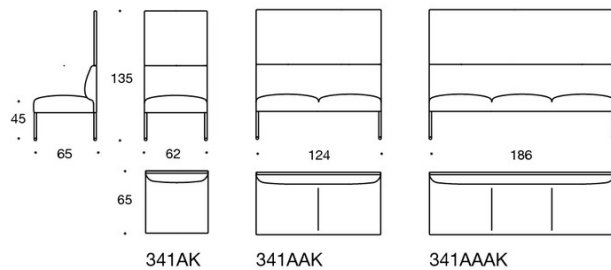

NOORA

DESIGN ANTTI KOTILAINEN

Product code number:

341A = one-seater sofa unit without armrests
 344AR = one-seater sofa unit with right armrest
 344AL = one-seater sofa unit with left armrest
 341AA = two-seater sofa without armrests
 342AA = two-seater sofa with armrests
 344AAR = two-seater sofa with right armrest
 344AAL = two-seater sofa with left armrest
 341AAA = three-seater sofa without armrests
 342AAA = three-seater sofa with armrests
 344AAAR = three-seater sofa with right armrest
 344AAAL = three-seater sofa with left armrest
 341AK = one-seater sofa unit without armrests, high back
 344ARK = one-seater sofa unit with right armrest, high back
 344ALK = one-seater sofa unit with left armrest, high back
 341AAK = two-seater sofa without armrests, high back
 342AAK = two-seater sofa with armrests, high back
 344AARK = two-seater sofa with right armrest, high back
 344AALK = two-seater sofa with left armrest, high back
 341AAAK = three-seater sofa without armrests, high back
 342AAAK = three-seater sofa with armrests, high back
 344AAARK = three-seater sofa with right armrest, high back
 344AAALK = three-seater sofa with left armrest, high back

342RA = 90° round corner sofa without armrests and with outer backrest
 342RAAA = 90° sofa without armrests and with outer backrest
 342RAA = 60° sofa without armrests and with outer backrest
 342RKA = 90° round corner sofa without armrests and with high outer backrest
 342KRAAA = 90° sofa without armrests and with high outer backrest
 342KRAA = 60° sofa without armrests and with high outer backrest

Accessories:

Power outlet (230V + charging USB)
 331PS = decorative cushion 67x42 cm
 331PM = decorative cushion 42x42 cm
 331PL = decorative cushion 50x50 cm

Material description:

Upholstery: fully upholstered.
Legs, wood: ash, stained ash or oak.
Legs, metal: black, white, chrome or Inspiring Colours.