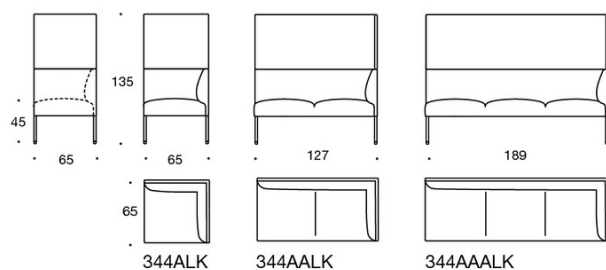

NOORA

DESIGN ANTTI KOTILAINEN

Product code number:

341A = one-seater sofa unit without armrests
 344AR = one-seater sofa unit with right armrest
 344AL = one-seater sofa unit with left armrest
 341AA = two-seater sofa without armrests
 342AA = two-seater sofa with armrests
 344AAR = two-seater sofa with right armrest
 344AAL = two-seater sofa with left armrest
 341AAA = three-seater sofa without armrests
 342AAA = three-seater sofa with armrests
 344AAAR = three-seater sofa with right armrest
 344AAAL = three-seater sofa with left armrest
 341AK = one-seater sofa unit without armrests, high back
 344ARK = one-seater sofa unit with right armrest, high back
 344ALK = one-seater sofa unit with left armrest, high back
 341AAK = two-seater sofa without armrests, high back
 342AAK = two-seater sofa with armrests, high back
 344AARK = two-seater sofa with right armrest, high back
 344AALK = two-seater sofa with left armrest, high back
 341AAAK = three-seater sofa without armrests, high back
 342AAAK = three-seater sofa with armrests, high back
 344AAARK = three-seater sofa with right armrest, high back
 344AAALK = three-seater sofa with left armrest, high back

342RA = 90° round corner sofa without armrests and with outer backrest
 342RAAA = 90° sofa without armrests and with outer backrest
 342RAA = 60° sofa without armrests and with outer backrest
 342RKA = 90° round corner sofa without armrests and with high outer backrest
 342KRAAA = 90° sofa without armrests and with high outer backrest
 342KRAA = 60° sofa without armrests and with high outer backrest

Accessories:

Power outlet (230V + charging USB)
 331PS = decorative cushion 67x42 cm
 331PM = decorative cushion 42x42 cm
 331PL = decorative cushion 50x50 cm

Material description:

Upholstery: fully upholstered.
Legs, wood: ash, stained ash or oak.
Legs, metal: black, white, chrome or Inspiring Colours.