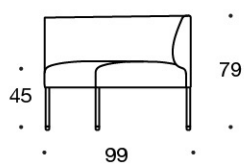

NOORA

DESIGN ANTTI KOTILAINEN

Inspiring
spaces

Martela