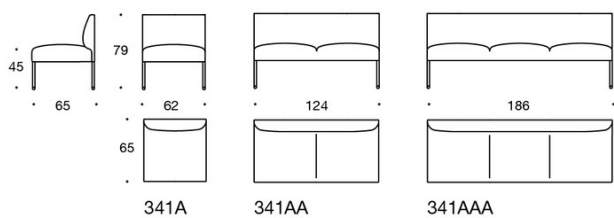

NOORA

DESIGN ANTTI KOTILAINEN

Product code number:

341A = one-seater sofa unit without armrests
 344AR = one-seater sofa unit with right armrest
 344AL = one-seater sofa unit with left armrest
 341AA = two-seater sofa without armrests
 342AA = two-seater sofa with armrests
 344AAR = two-seater sofa with right armrest
 344AAL = two-seater sofa with left armrest
 341AAA = three-seater sofa without armrests
 342AAA = three-seater sofa with armrests
 344AAAR = three-seater sofa with right armrest
 344AAAL = three-seater sofa with left armrest
 341AK = one-seater sofa unit without armrests, high back
 344ARK = one-seater sofa unit with right armrest, high back
 344ALK = one-seater sofa unit with left armrest, high back
 341AAK = two-seater sofa without armrests, high back
 342AAK = two-seater sofa with armrests, high back
 344AARK = two-seater sofa with right armrest, high back
 344AALK = two-seater sofa with left armrest, high back
 341AAAK = three-seater sofa without armrests, high back
 342AAAK = three-seater sofa with armrests, high back
 344AAARK = three-seater sofa with right armrest, high back
 344AAALK = three-seater sofa with left armrest, high back

342RA = 90° round corner sofa without armrests and with outer backrest
 342RAAA = 90° sofa without armrests and with outer backrest
 342RAA = 60° sofa without armrests and with outer backrest
 342RKA = 90° round corner sofa without armrests and with high outer backrest
 342KRAAA = 90° sofa without armrests and with high outer backrest
 342KRAA = 60° sofa without armrests and with high outer backrest

Accessories:

Power outlet (230V + charging USB)
 331PS = decorative cushion 67x42 cm
 331PM = decorative cushion 42x42 cm
 331PL = decorative cushion 50x50 cm

Material description:

Upholstery: fully upholstered.
Legs, wood: ash, stained ash or oak.
Legs, metal: black, white, chrome or Inspiring Colours.