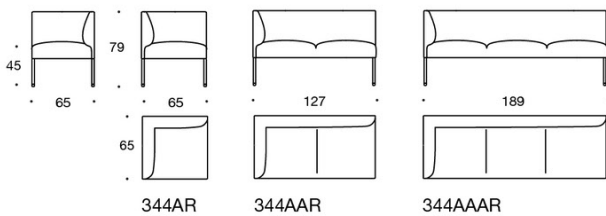

NOORA

DESIGN ANTTI KOTILAINEN

Product code number:

341A = one-seater sofa unit without armrests
 344AR = one-seater sofa unit with right armrest
 344AL = one-seater sofa unit with left armrest
 341AA = two-seater sofa without armrests
 342AA = two-seater sofa with armrests
 344AAR = two-seater sofa with right armrest
 344AAL = two-seater sofa with left armrest
 341AAA = three-seater sofa without armrests
 342AAA = three-seater sofa with armrests
 344AAAR = three-seater sofa with right armrest
 344AAAL = three-seater sofa with left armrest
 341AK = one-seater sofa unit without armrests, high back
 344ARK = one-seater sofa unit with right armrest, high back
 344ALK = one-seater sofa unit with left armrest, high back
 341AAK = two-seater sofa without armrests, high back
 342AAK = two-seater sofa with armrests, high back
 344AARK = two-seater sofa with right armrest, high back
 344AALK = two-seater sofa with left armrest, high back
 341AAAK = three-seater sofa without armrests, high back
 342AAAK = three-seater sofa with armrests, high back
 344AAARK = three-seater sofa with right armrest, high back
 344AAALK = three-seater sofa with left armrest, high back

342RA = 90° round corner sofa without armrests and with outer backrest
 342RAAA = 90° sofa without armrests and with outer backrest
 342RAA = 60° sofa without armrests and with outer backrest
 342RKA = 90° round corner sofa without armrests and with high outer backrest
 342KRAAA = 90° sofa without armrests and with high outer backrest
 342KRAA = 60° sofa without armrests and with high outer backrest

Accessories:

Power outlet (230V + charging USB)
 331PS = decorative cushion 67x42 cm
 331PM = decorative cushion 42x42 cm
 331PL = decorative cushion 50x50 cm

Material description:

Upholstery: fully upholstered.
Legs, wood: ash, stained ash or oak.
Legs, metal: black, white, chrome or Inspiring Colours.