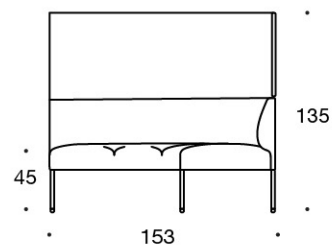

NOORA

DESIGN ANTTI KOTILAINEN

Inspiring
spaces

Martela

342RAA

342KRAA