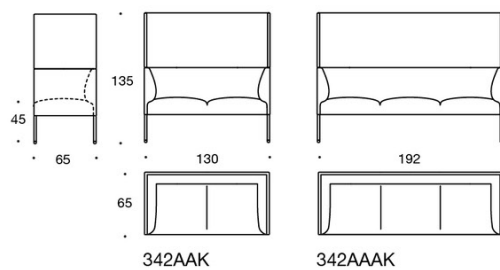

NOORA

DESIGN ANTTI KOTILAINEN

Product code number:

341A = one-seater sofa unit without armrests
 344AR = one-seater sofa unit with right armrest
 344AL = one-seater sofa unit with left armrest
 341AA = two-seater sofa without armrests
 342AA = two-seater sofa with armrests
 344AAR = two-seater sofa with right armrest
 344AAL = two-seater sofa with left armrest
 341AAA = three-seater sofa without armrests
 342AAA = three-seater sofa with armrests
 344AAAR = three-seater sofa with right armrest
 344AAAL = three-seater sofa with left armrest
 341AK = one-seater sofa unit without armrests, high back
 344ARK = one-seater sofa unit with right armrest, high back
 344ALK = one-seater sofa unit with left armrest, high back
 341AAK = two-seater sofa without armrests, high back
 342AAK = two-seater sofa with armrests, high back
 344AARK = two-seater sofa with right armrest, high back
 344AALK = two-seater sofa with left armrest, high back
 341AAAK = three-seater sofa without armrests, high back
 342AAAK = three-seater sofa with armrests, high back
 344AAARK = three-seater sofa with right armrest, high back
 344AAALK = three-seater sofa with left armrest, high back

342RA = 90° round corner sofa without armrests and with outer backrest
 342RAAA = 90° sofa without armrests and with outer backrest
 342RAA = 60° sofa without armrests and with outer backrest
 342RKA = 90° round corner sofa without armrests and with high outer backrest
 342KRAAA = 90° sofa without armrests and with high outer backrest
 342KRAA = 60° sofa without armrests and with high outer backrest

Accessories:

Power outlet (230V + charging USB)
 331PS = decorative cushion 67x42 cm
 331PM = decorative cushion 42x42 cm
 331PL = decorative cushion 50x50 cm

Material description:

Upholstery: fully upholstered.
Legs, wood: ash, stained ash or oak.
Legs, metal: black, white, chrome or Inspiring Colours.