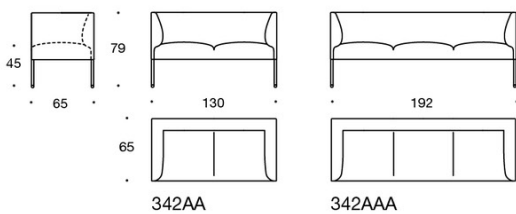

NOORA

DESIGN ANTTI KOTILAINEN

Product code number:

341A = one-seater sofa unit without armrests
 344AR = one-seater sofa unit with right armrest
 344AL = one-seater sofa unit with left armrest
 341AA = two-seater sofa without armrests
 342AA = two-seater sofa with armrests
 344AAR = two-seater sofa with right armrest
 344AAL = two-seater sofa with left armrest
 341AAA = three-seater sofa without armrests
 342AAA = three-seater sofa with armrests
 344AAAR = three-seater sofa with right armrest
 344AAAL = three-seater sofa with left armrest
 341AK = one-seater sofa unit without armrests, high back
 344ARK = one-seater sofa unit with right armrest, high back
 344ALK = one-seater sofa unit with left armrest, high back
 341AAK = two-seater sofa without armrests, high back
 342AAK = two-seater sofa with armrests, high back
 344AARK = two-seater sofa with right armrest, high back
 344AALK = two-seater sofa with left armrest, high back
 341AAAK = three-seater sofa without armrests, high back
 342AAAK = three-seater sofa with armrests, high back
 344AAARK = three-seater sofa with right armrest, high back
 344AAALK = three-seater sofa with left armrest, high back

342RA = 90° round corner sofa without armrests and with outer backrest
 342RAAA = 90° sofa without armrests and with outer backrest
 342RAA = 60° sofa without armrests and with outer backrest
 342RKA = 90° round corner sofa without armrests and with high outer backrest
 342KRAAA = 90° sofa without armrests and with high outer backrest
 342KRAA = 60° sofa without armrests and with high outer backrest

Accessories:

Power outlet (230V + charging USB)
 331PS = decorative cushion 67x42 cm
 331PM = decorative cushion 42x42 cm
 331PL = decorative cushion 50x50 cm

Material description:

Upholstery: fully upholstered.
Legs, wood: ash, stained ash or oak.
Legs, metal: black, white, chrome or Inspiring Colours.