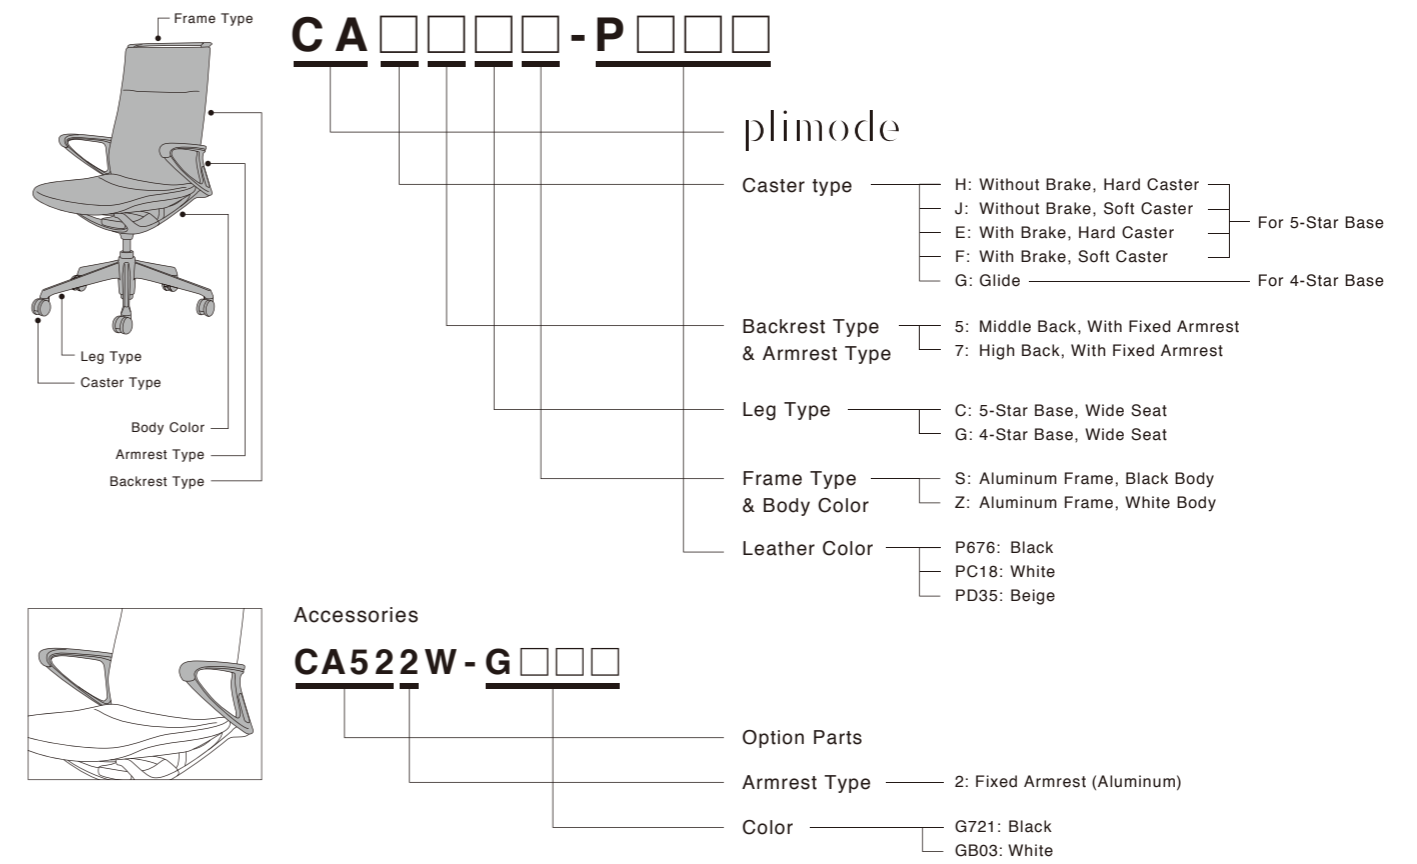

plimode

Spec Guide

Issued May 2016

okamura

Fabric

Specifications

Leather

Color Variations

Fabric

Leather

Dimensions

mm(inch)

Type	Fabric	Leather
5-Star Base	<p>605 (23 7/8")</p> <p>490 (19 3/8")</p> <p>430 (17")</p> <p>640-750 (25 1/4-29 5/8")</p> <p>440-550 (17 3/8-21 3/4")</p> <p>577 (22 3/4")</p> <p>425 (16 3/4")</p> <p>1000-1100 (39 3/8-43 3/8")</p> <p>Φ696 (27 1/2")</p> <p>With Fixed Armrest (Aluminum), High Back</p>	<p>605 (23 7/8")</p> <p>520 (20 1/2")</p> <p>430 (17")</p> <p>640-750 (25 1/4-29 5/8")</p> <p>440-550 (17 3/8-21 3/4")</p> <p>585 (23 1/8")</p> <p>425 (16 3/4")</p> <p>930-1040 (36 3/4-41 1/4")</p> <p>Φ696 (27 1/2")</p> <p>With Fixed Armrest (Aluminum), Middle Back</p>
4-Star Base (Auto Return)	<p>600 (23 3/4")</p> <p>490 (19 1/4")</p> <p>430 (17")</p> <p>660 (26")</p> <p>460 (18 1/4")</p> <p>570 (22 1/2")</p> <p>425 (16 3/4")</p> <p>950 (37 1/2")</p> <p>Φ560 (22 1/8")</p> <p>With Fixed Armrest (Plastic), Middle Back</p>	<p>605 (23 7/8")</p> <p>520 (20 1/2")</p> <p>430 (17")</p> <p>660 (26")</p> <p>460 (18 1/4")</p> <p>592 (23 3/8")</p> <p>425 (16 3/4")</p> <p>1020 (40 1/4")</p> <p>Φ560 (22 1/8")</p> <p>With Fixed Armrest (Aluminum), High Back</p>
High Stool	<p>600 (23 3/4")</p> <p>490 (19 1/4")</p> <p>430 (17")</p> <p>830-980 (32 3/4-38 5/8")</p> <p>630-780 (24 7/8-30 3/4")</p> <p>300 (11 7/8")</p> <p>570 (22 1/2")</p> <p>425 (16 3/4")</p> <p>1120-1270 (44 1/8-50 1/4")</p> <p>Φ560 (22 1/8")</p> <p>Φ696 (27 1/2")</p> <p>With Fixed Armrest (Plastic), Middle Back</p>	