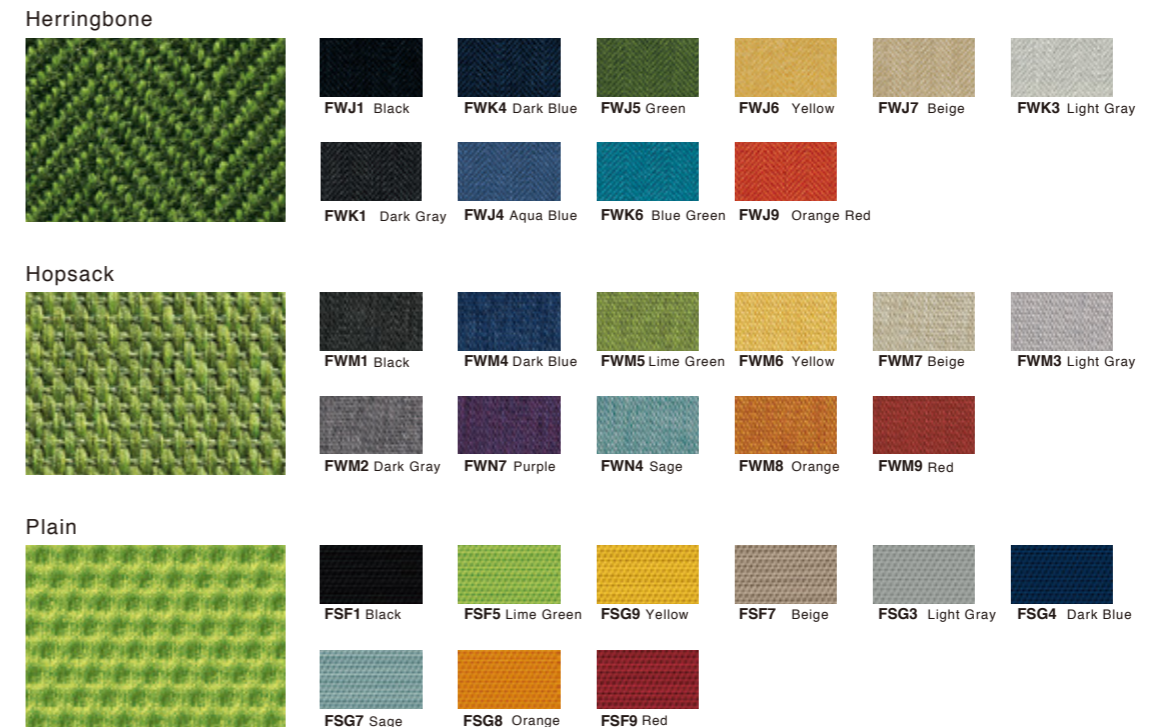

plimode

Spec Guide

Issued May 2016

okamura

Fabric

Specifications

Leather

Color Variations

Fabric

Leather

Dimensions

mm(inch)

Type	Fabric	Leather
5-Star Base	<p>605 (23 7/8")</p> <p>490 (19 3/8")</p> <p>430 (17")</p> <p>640-750 (25 1/4-29 5/8")</p> <p>440-550 (17 3/8-21 3/4")</p> <p>577 (22 3/4")</p> <p>425 (16 3/4")</p> <p>1000-1100 (39 3/8-43 3/8")</p> <p>Φ696 (27 1/2")</p> <p>With Fixed Armrest (Aluminum), High Back</p>	<p>605 (23 7/8")</p> <p>520 (20 1/2")</p> <p>430 (17")</p> <p>640-750 (25 1/4-29 5/8")</p> <p>440-550 (17 3/8-21 3/4")</p> <p>585 (23 1/8")</p> <p>425 (16 3/4")</p> <p>930-1040 (36 3/4-41 1/4")</p> <p>Φ696 (27 1/2")</p> <p>With Fixed Armrest (Aluminum), Middle Back</p>
4-Star Base (Auto Return)	<p>600 (23 3/4")</p> <p>490 (19 1/4")</p> <p>430 (17")</p> <p>660 (26")</p> <p>460 (18 1/4")</p> <p>570 (22 1/2")</p> <p>425 (16 3/4")</p> <p>950 (37 1/2")</p> <p>Φ560 (22 1/8")</p> <p>With Fixed Armrest (Plastic), Middle Back</p>	<p>605 (23 7/8")</p> <p>520 (20 1/2")</p> <p>430 (17")</p> <p>660 (26")</p> <p>460 (18 1/4")</p> <p>592 (23 3/8")</p> <p>425 (16 3/4")</p> <p>1020 (40 1/4")</p> <p>Φ560 (22 1/8")</p> <p>With Fixed Armrest (Aluminum), High Back</p>
High Stool	<p>600 (23 3/4")</p> <p>490 (19 1/4")</p> <p>430 (17")</p> <p>830-980 (32 3/4-38 5/8")</p> <p>630-780 (24 7/8-30 3/4")</p> <p>300 (11 7/8")</p> <p>570 (22 1/2")</p> <p>425 (16 3/4")</p> <p>1120-1270 (44 1/8-50 1/4")</p> <p>Φ560 (22 1/8")</p> <p>Φ696 (27 1/2")</p> <p>With Fixed Armrest (Plastic), Middle Back</p>	