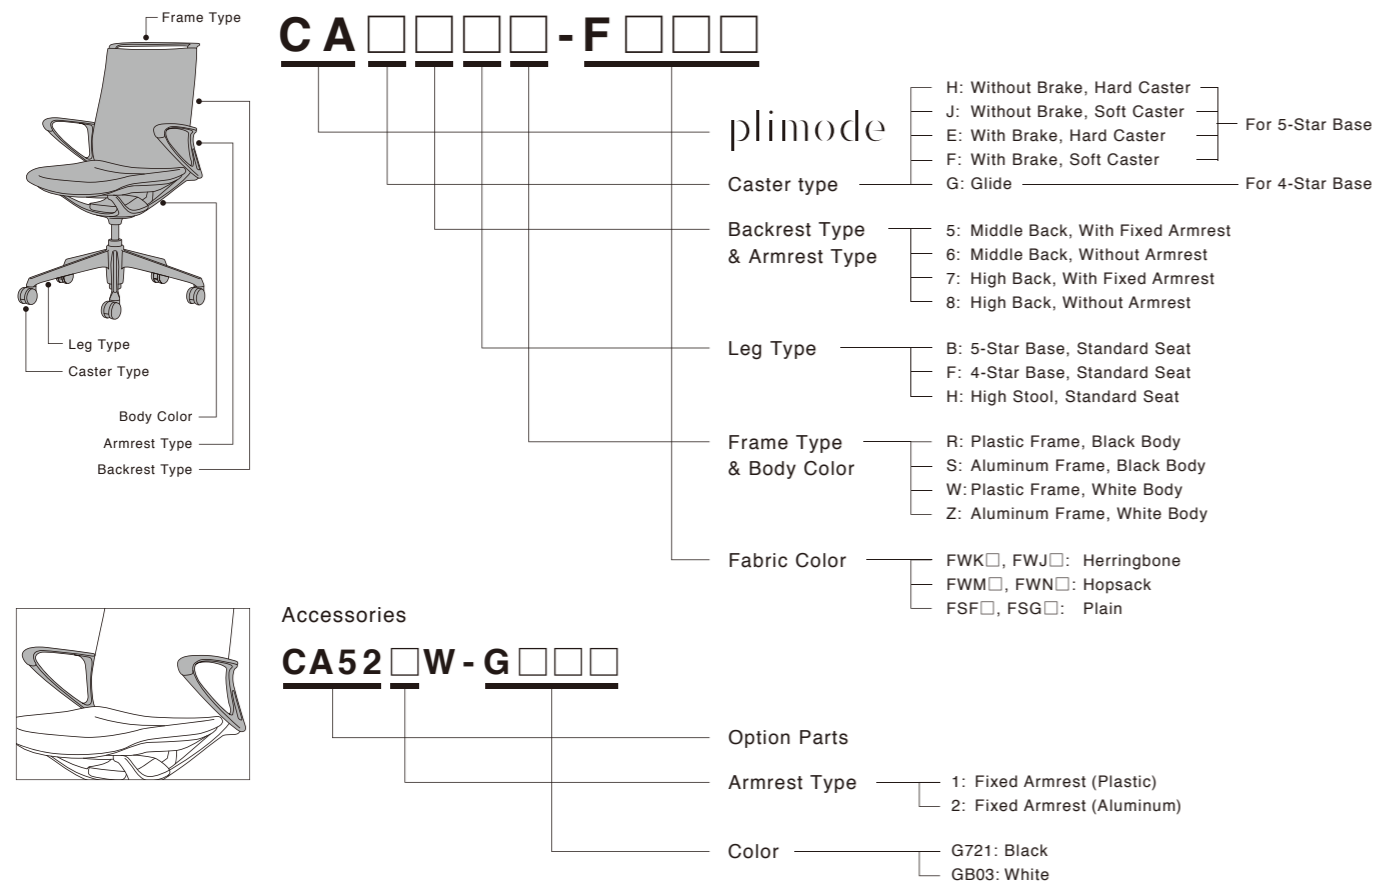

plimode

Spec Guide

Issued May 2016

okamura

Fabric

Specifications

Leather

Color Variations

Fabric

Leather

Dimensions

mm(inch)

Type	Fabric	Leather
5-Star Base	<p>605 (23 7/8")</p> <p>490 (19 3/8")</p> <p>430 (17")</p> <p>640-750 (25 1/4-29 5/8")</p> <p>440-550 (17 3/8-21 3/4")</p> <p>577 (22 3/4")</p> <p>425 (16 3/4")</p> <p>1000-1100 (39 3/8-43 3/8")</p> <p>Φ696 (27 1/2")</p> <p>With Fixed Armrest (Aluminum), High Back</p>	<p>605 (23 7/8")</p> <p>520 (20 1/2")</p> <p>430 (17")</p> <p>640-750 (25 1/4-29 5/8")</p> <p>440-550 (17 3/8-21 3/4")</p> <p>585 (23 1/8")</p> <p>425 (16 3/4")</p> <p>930-1040 (36 3/4-41 1/4")</p> <p>Φ696 (27 1/2")</p> <p>With Fixed Armrest (Aluminum), Middle Back</p>
4-Star Base (Auto Return)	<p>600 (23 3/4")</p> <p>490 (19 1/4")</p> <p>430 (17")</p> <p>660 (26")</p> <p>460 (18 1/4")</p> <p>570 (22 1/2")</p> <p>425 (16 3/4")</p> <p>950 (37 1/2")</p> <p>Φ560 (22 1/8")</p> <p>With Fixed Armrest (Plastic), Middle Back</p>	<p>605 (23 7/8")</p> <p>520 (20 1/2")</p> <p>430 (17")</p> <p>660 (26")</p> <p>460 (18 1/4")</p> <p>592 (23 3/8")</p> <p>425 (16 3/4")</p> <p>1020 (40 1/4")</p> <p>Φ560 (22 1/8")</p> <p>With Fixed Armrest (Aluminum), High Back</p>
High Stool	<p>600 (23 3/4")</p> <p>490 (19 1/4")</p> <p>430 (17")</p> <p>830-980 (32 3/4-38 5/8")</p> <p>630-780 (24 7/8-30 3/4")</p> <p>300 (11 7/8")</p> <p>570 (22 1/2")</p> <p>425 (16 3/4")</p> <p>1120-1270 (44 1/8-50 1/4")</p> <p>Φ560 (22 1/8")</p> <p>Φ696 (27 1/2")</p> <p>With Fixed Armrest (Plastic), Middle Back</p>	