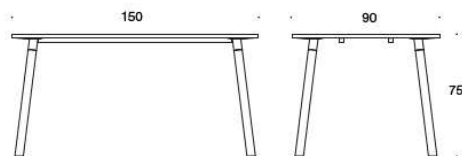

PLUS+

DESIGN JUKKA SETÄLÄ

Inspiring
spaces

Martela

Product code number: 8712

Material description:

Base: birch or oak.

Table top: birch, oak, laminates.

Carbon footprint: Plus+ 8712/150x90/KO/
KO: 23.1 kg CO2e

8712/150x90