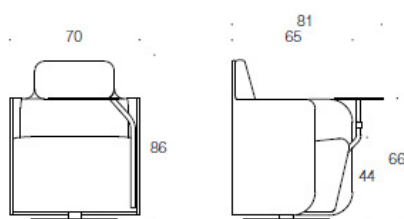

PODSEAT

DESIGN o4i Design Studio

Product code number:

2981L (L/R/S) = fully upholstered lobby chair, swivel base, low backrest

2981LF (L/R/S) = fully upholstered lobby chair, fixed base, low backrest

LL / LLF = asymmetrical screen; from front the left side of the screen is longer

RL / RLF = asymmetrical screen; from front the right side of the screen is longer

SL / SLF = symmetrical screen; long screen on both sides

P = optional lap top table

Adjustments: Fixed or swivel base.

Fabric consumption: 6.2m

Accessories: Electricity outlet, lap top table painted metal.

Material description:

Seat upholstered.

Lap top table: white, black or Inspiring Colours.

Screen fully upholstered.

2981RLPR