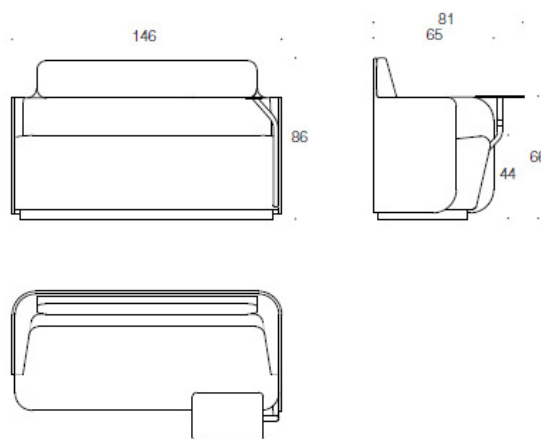

PODSOFA

DESIGN o4i Design Studio

Product code number:

2982L (L/R/S) = fully upholstered sofa,
low backrest

LL = asymmetrical screen; from front the
left side of the screen is longer

RL = asymmetrical screen; from front the
right side of the screen is longer

SL = symmetrical screen; long screen on
both sides

P = optional lap top table

Fabric consumption: 9.5m

Accessories: Electricity outlet,
lap top table painted metal.

Material description:

Seat upholstered, base black.

Lap top table: white, black or Inspiring Colours.

Screen fully upholstered.

2982RLPR