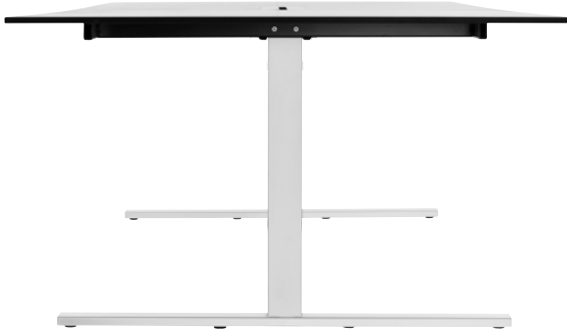

The R5 Work.Conference series can provide a good base for the different tasks you are caught up in during the day.

DESIGN

The design is very robust with feet of solid steel and welded frames. The dimensions of the rectangular components are a little bit larger but you can still see and feel the obvious relationship with the R5 Work.Station and the R5 Work.Meeting.

ACCESS TO CABLES AND POWER PLUGS

You can solve accessibility to cables and power plugs by adding a cable cover on hinges with a cable tray.

MATERIALS

Table tops are available in customized materials
but our standard materials are:

Compact laminate white with black core

Desktop black

The base / frame are available in:

Powder coated: White, Black and Aluminium

Chrome: Glossy

DIMENSIONS FROM M TO XXL

Most conference tables are customized in shapes and dimensions but our standard dimensions are:

Diameter=1800mm

The bases / frames are available in height 720mm excluding table top thickness.

DESCRIPTION

R5 WORK.CONFERENCE 1

R5 WORK.CONFERENCE 2

R5 WORK.CONFERENCE 3

R5 WORK.CONFERENCE 4

R5 WORK.CONFERENCE 5