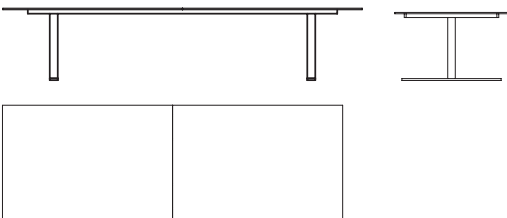

Depth=1200mm

L=1200, 2800, 3000, 3600, 4200mm

Depth=1500mm

L=4800, 5400mm

Depth=1550mm

L=6000, 6600, 7200mm

Diameter=1400mm

Diameter=1550mm

Diameter=1800mm

The bases / frames are available in height 720mm excluding table top thickness.

DESCRIPTION

R5 WORK.CONFERENCE 1

R5 WORK.CONFERENCE 2

R5 WORK.CONFERENCE 3

R5 WORK.CONFERENCE 4

R5 WORK.CONFERENCE 5

DIMENSIONS

2800*1200mm

T.Frame 1 XL L=2100mm

3000*1200mm

T.Frame 1 XL L=2100mm

3600*1200mm

T.Frame 2 XL L=2700mm

4200*1200mm