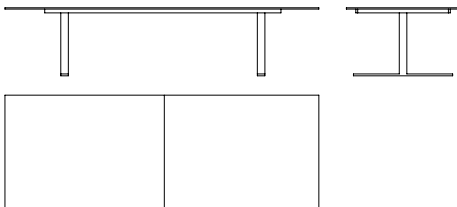

Depth=1200mm

L=1200, 2800, 3000, 3600, 4200mm

Depth=1500mm

L=4800, 5400mm

Depth=1550mm

L=6000, 6600, 7200mm

Diameter=1400mm

Diameter=1550mm

Diameter=1800mm

The bases / frames are available in height 720mm excluding table top thickness.

DESCRIPTION

R5 WORK.CONFERENCE 1

R5 WORK.CONFERENCE 2

R5 WORK.CONFERENCE 3

R5 WORK.CONFERENCE 4

R5 WORK.CONFERENCE 5

DIMENSIONS

2800*1200mm

T.Frame 1 XL L=2100mm

3000*1200mm

T.Frame 1 XL L=2100mm

3600*1200mm

T.Frame 2 XL L=2700mm

4200*1200mm