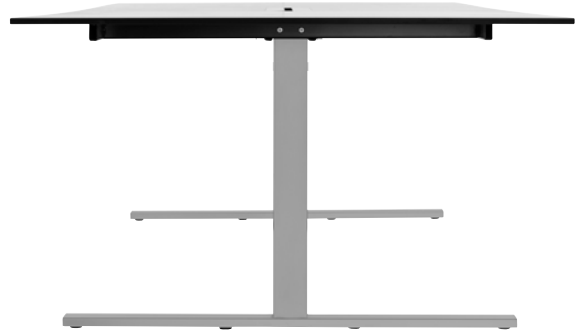

The R5 Work.Conference series can provide a good base for the different tasks you are caught up in during the day.

DESIGN

The design is very robust with feet of solid steel and welded frames. The dimensions of the rectangular components are a little bit larger but you can still see and feel the obvious relationship with the R5 Work.Station and the R5 Work.Meeting.

ACCESS TO CABLES AND POWER PLUGS

You can solve accessibility to cables and power plugs by adding a cable cover on hinges with a cable tray.

MATERIALS

Table tops are available in customized materials
but our standard materials are:

Compact laminate white with black core

Desktop black

The base / frame are available in:

Powder coated: White, Black and Aluminium

Chrome: Glossy

DIMENSIONS FROM M TO XXL

Most conference tables are customized in shapes and dimensions but our standard dimensions are:

Diameter=1800mm

The bases / frames are available in height 720mm excluding table top thickness.

DESCRIPTION

R5 WORK.CONFERENCE 1

R5 WORK.CONFERENCE 2

R5 WORK.CONFERENCE 3

R5 WORK.CONFERENCE 4

R5 WORK.CONFERENCE 5