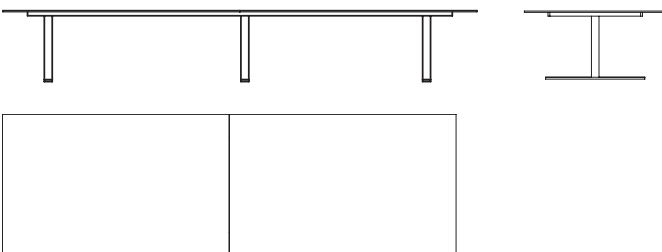

Depth=1200mm

L=1200, 2800, 3000, 3600, 4200mm

Depth=1500mm

L=4800, 5400mm

Depth=1550mm

L=6000, 6600, 7200mm

Diameter=1400mm

Diameter=1550mm

Diameter=1800mm

The bases / frames are available in height 720mm excluding table top thickness.

DESCRIPTION

R5 WORK.CONFERENCE 1

R5 WORK.CONFERENCE 2

R5 WORK.CONFERENCE 3

R5 WORK.CONFERENCE 4

R5 WORK.CONFERENCE 5

DIMENSIONS

2800*1200mm

T.Frame 1 XL L=2100mm

3000*1200mm

T.Frame 1 XL L=2100mm

3600*1200mm

T.Frame 2 XL L=2700mm

4200*1200mm