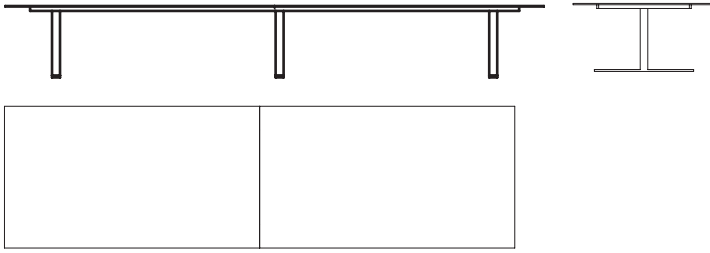

R5 WORK.CONFERENCE 6

5400*1500mm

T.Frame 6 XL L=4500mm