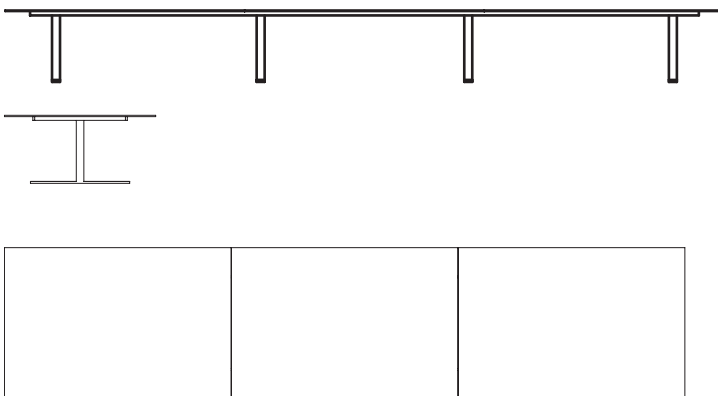

DIMENSIONS

2800*1200mm

T.Frame 1 XL L=2100mm

3000*1200mm

T.Frame 1 XL L=2100mm

3600*1200mm

T.Frame 2 XL L=2700mm

4200*1200mm

T.Frame 7 XL L=5100mm

R5 WORK.CONFERENCE 8

6600*1550mm

T.Frame 8 XL L=5700mm

R5 WORK.CONFERENCE 9

7200*1550mm

T.Frame 9 XL L=6300mm

R5 WORK.CONFERENCE 10

1200*1200mm

X.Frame 10 XL 1050mm (4-legs)

R5 WORK.CONFERENCE 11

D=1400mm

X.Frame 10 XL 1050mm (4-legs)

R5 WORK.CONFERENCE 12

D=1550mm

X.Frame 10 XL 1050mm (4-legs)