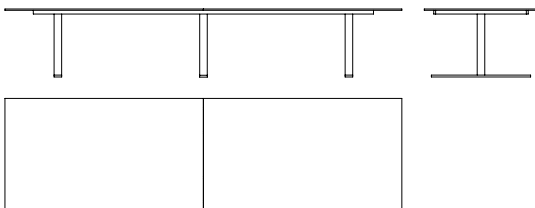

Depth=1200mm

L=1200, 2800, 3000, 3600, 4200mm

Depth=1500mm

L=4800, 5400mm

Depth=1550mm

L=6000, 6600, 7200mm

Diameter=1400mm

Diameter=1550mm

Diameter=1800mm

The bases / frames are available in height 720mm excluding table top thickness.

DESCRIPTION

R5 WORK.CONFERENCE 1

R5 WORK.CONFERENCE 2

R5 WORK.CONFERENCE 3

R5 WORK.CONFERENCE 4

R5 WORK.CONFERENCE 5

DIMENSIONS

2800*1200mm

T.Frame 1 XL L=2100mm

3000*1200mm

T.Frame 1 XL L=2100mm

3600*1200mm

T.Frame 2 XL L=2700mm

4200*1200mm