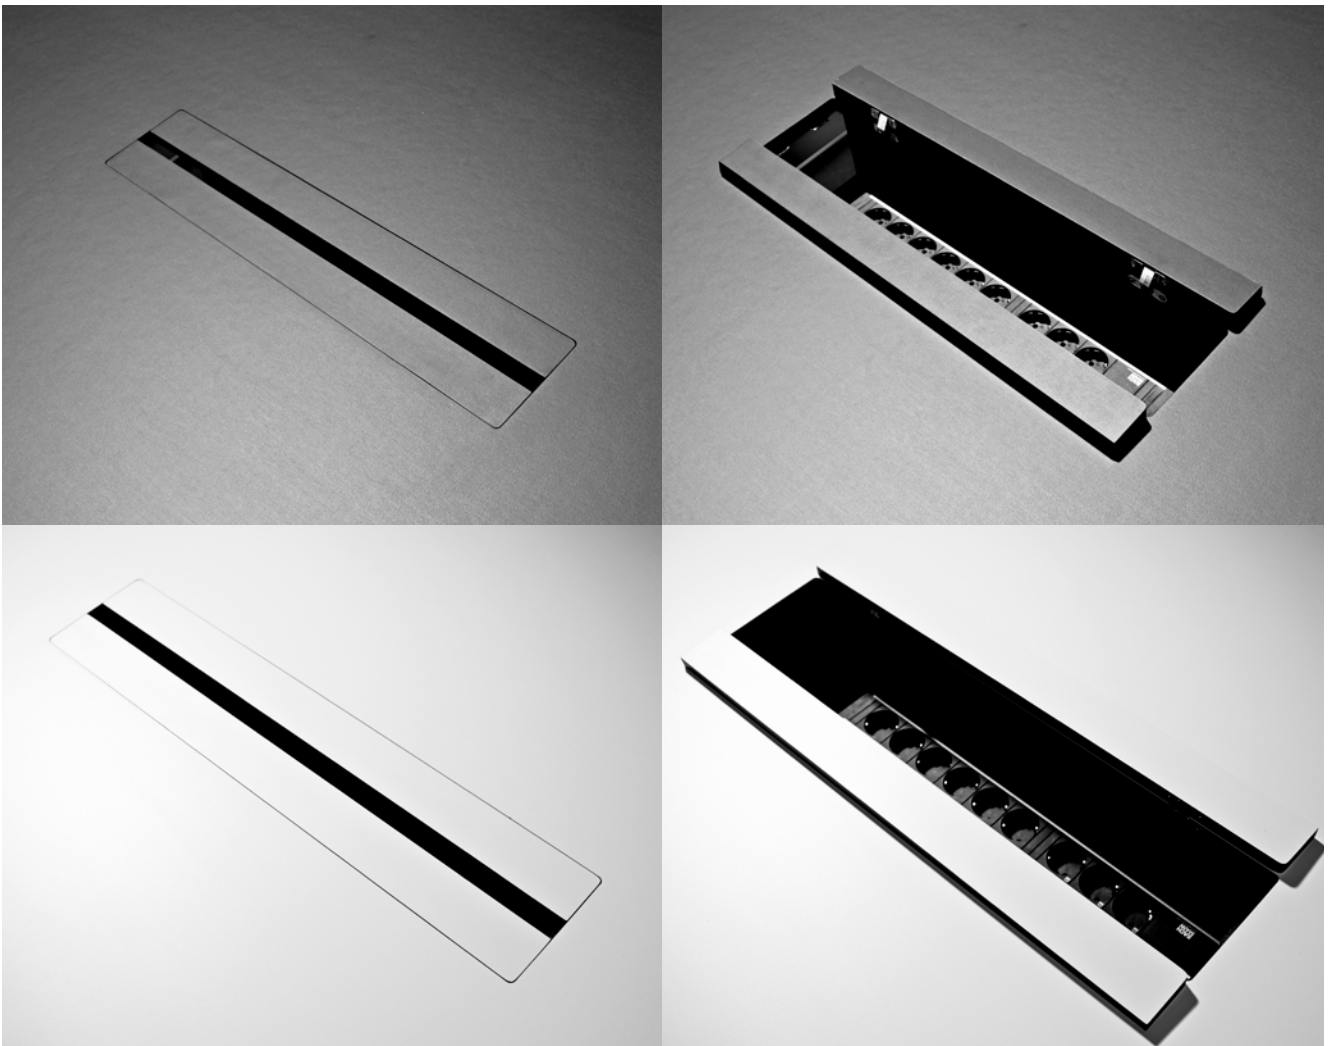

The R5 Work.Conference series can provide a good base for the different tasks you are caught up in during the day.

DESIGN

The design is very robust with feet of solid steel and welded frames. The dimensions of the rectangular components are a little bit larger but you can still see and feel the obvious relationship with the R5 Work.Station and the R5 Work.Meeting.

ACCESS TO CABLES AND POWER PLUGS

You can solve accessibility to cables and power plugs by adding a cable cover on hinges with a cable tray.

MATERIALS

Table tops are available in customized materials
but our standard materials are:

Diameter=1800mm

The bases / frames are available in height 720mm excluding table top thickness.

DESCRIPTION

R5 WORK.CONFERENCE 1

R5 WORK.CONFERENCE 2

R5 WORK.CONFERENCE 3

R5 WORK.CONFERENCE 4

R5 WORK.CONFERENCE 5

DIMENSIONS

2800*1200mm

T.Frame 1 XL L=2100mm

3000*1200mm

T.Frame 1 XL L=2100mm

3600*1200mm

T.Frame 2 XL L=2700mm

4200*1200mm