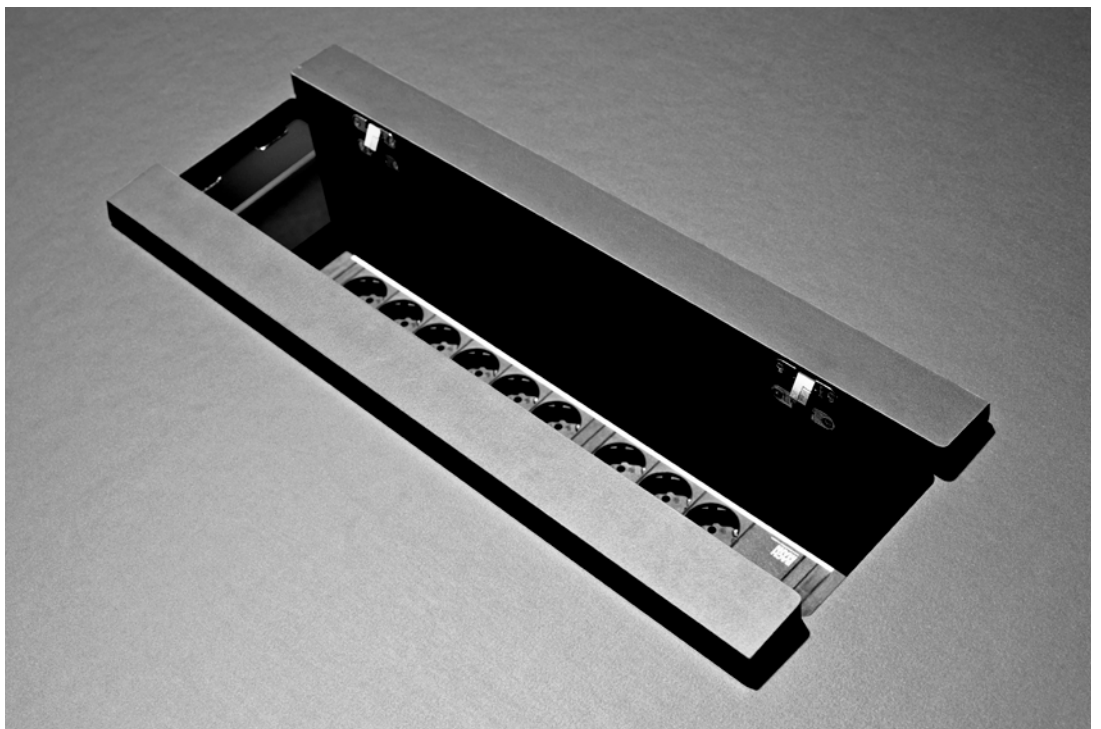

RAGNARS

R5 WORK.MEETING

**CREATOR
RAGNARS DESIGN**

LET'S MEET

In the activity based work place, The R5 Work.Meeting products can play a major role. It is in the meetings between people that the organizations core competences develops. The R5 Work.Meeting series is a complete and versatile table series for meeting places in a large number of different formats and heights. The tables are available with either a X.foot or a T.foot.

DESIGN

The foot in solid steel gives the R5 Work.Meeting an obvious relationship with the R5 Work.Station and the R5 Work.Conference.

ACCESS TO CABLES AND POWER PLUGS

You can solve accessibility to cables and power plugs by adding a cable cover on hinges with a cable tray.

DIMENSIONS

The meeting tables are available in:

Depth=600mm

L=600, 700, 1200, 1800, 2400mm

Diameter=600mm

Depth=700mm

L=1200, 1800, 2400mm

Depth=800mm

L=800mm

Diameter=800mm

Depth=1000mm

L=1000, 1200, 1800, 2400mm

Diameter=1000mm

Depth=1200mm

L=2000, 2400mm

Diameter=1200mm