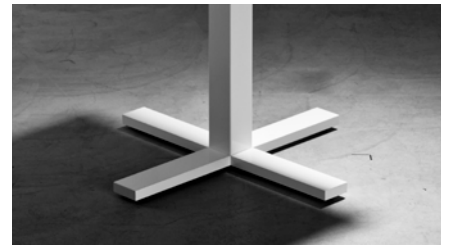

MATERIALS

The table tops are available in several materials and colours:

High pressure laminate white

Compact laminate white with black core

Desktop black

The base / frame are available in:

Powder coated: White, Black and Aluminium

Chrome: Glossy