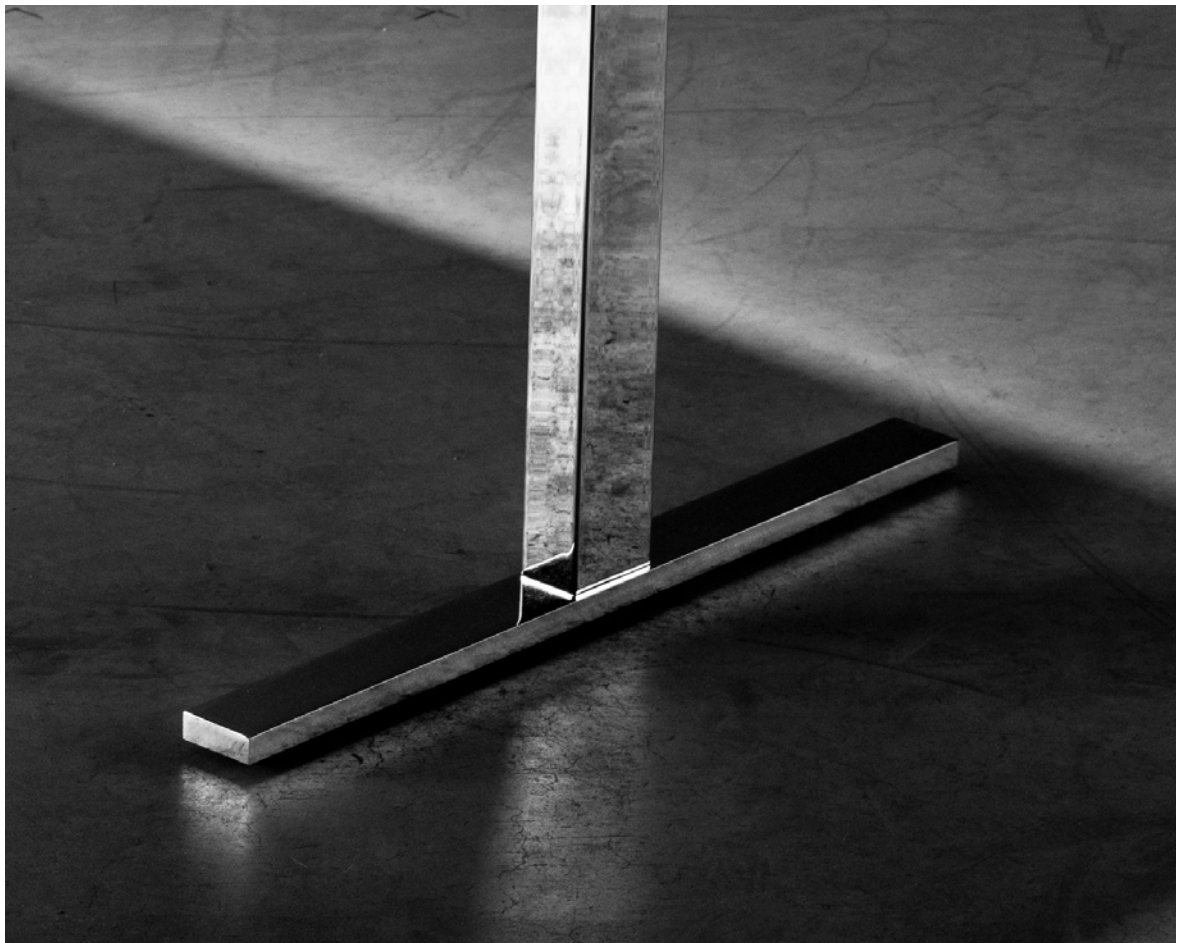

RAGNARS

R5 WORK.MEETING

**CREATOR
RAGNARS DESIGN**

LET'S MEET

In the activity based work place, The R5 Work.Meeting products can play a major role. It is in the meetings between people that the organizations core competences develops. The R5 Work.Meeting series is a complete and versatile table series for meeting places in a large number of different formats and heights. The tables are available with either a X.foot or a T.foot.

DESIGN

The foot in solid steel gives the R5 Work.Meeting an obvious relationship with the R5 Work.Station and the R5 Work.Conference.

ACCESS TO CABLES AND POWER PLUGS

You can solve accessibility to cables and power plugs by adding a cable cover on hinges with a cable tray.

DIMENSIONS

The meeting tables are available in:

Depth=600mm

L=600, 700, 1200, 1800, 2400mm

Diameter=600mm

Depth=700mm

L=1200, 1800, 2400mm

Depth=800mm

L=800mm

Diameter=800mm

Depth=1000mm

L=1000, 1200, 1800, 2400mm

Diameter=1000mm

Depth=1200mm

L=2000, 2400mm

Diameter=1200mm