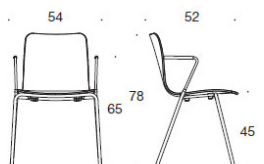

SOLA

DESIGN ANTTI KOTILAINEN

Product code number:

377A (AC/ABC/AD) = four leg base, without upholstery, without armrests
 378A (AC/ABC/AD) = four leg base, without upholstery, with armrests
 BC = upholstered seat and backrest
 C = upholstered seat
 D = fully upholstered

Fabric consumption:

Seat: 0.5 m / 2 pcs,
 Seat and backrest: 0.85 m / 2 pcs
 Fully upholstered: 0.9 m

Accessories: Row connector.

Material description:

Seat material: oak, ash, stained ash, laminate (white or black).

Upholstery alternatives: without upholstery, seat upholstered, seat and backrest upholstered, fully upholstered.

Base: white, black, chrome or Inspiring Colours.

Felt glides.

Armrests: plastic (black).

Carbon footprint:

Sola 377A: 6.1 kg CO2e
Sola 377ABC: 8.6 kg CO2e
Sola 377AC: 7.0 kg CO2e
Sola 377AD: 9.0 kg CO2e
Sola 378A: 7.2 kg CO2e
Sola 378ABC: 9.6 kg CO2e
Sola 378AC: 8.4 kg CO2e
Sola 378AD: 10.5 kg CO2e

377A (AC/ABC/AD)