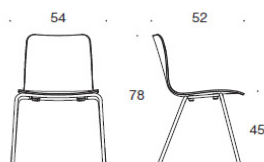

SOLA

DESIGN ANTTI KOTILAINEN

Product code number:

377A (AC/ABC/AD) = four leg base, without upholstery, without armrests
 378A (AC/ABC/AD) = four leg base, without upholstery, with armrests
 BC = upholstered seat and backrest
 C = upholstered seat
 D = fully upholstered

Fabric consumption:

Seat: 0.5 m / 2 pcs,
 Seat and backrest: 0.85 m / 2 pcs
 Fully upholstered: 0.9 m

Accessories: Row connector.

Material description:

Seat material: oak, ash, stained ash, laminate (white or black).

Upholstery alternatives: without upholstery, seat upholstered, seat and backrest upholstered, fully upholstered.

Base: white, black, chrome or Inspiring Colours.

Felt glides.

Armrests: plastic (black).

Carbon footprint:

Sola 377A: 6.1 kg CO2e
Sola 377ABC: 8.6 kg CO2e
Sola 377AC: 7.0 kg CO2e
Sola 377AD: 9.0 kg CO2e
Sola 378A: 7.2 kg CO2e
Sola 378ABC: 9.6 kg CO2e
Sola 378AC: 8.4 kg CO2e
Sola 378AD: 10.5 kg CO2e

377A (AC/ABC/AD)