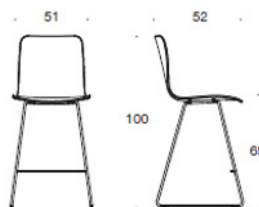

SOLA

DESIGN ANTTI KOTILAINEN

Product code number:

377DEPM (DEPMC/DEPMBC/DEPMD) = medium high sled base, without upholstery, non-stackable, standard backrest
 377DEPMM (DEPMMC/DEPMMD) = medium high sled base, without upholstery, non-stackable, low backrest
 BC = upholstered seat and backrest
 C = upholstered seat
 D = fully upholstered

Fabric consumption:

Seat: 0.5 m / 2 pcs
Seat and backrest: 0.85 m / 2 pcs
Fully upholstered: 0.9 m

Material description:

Seat material: oak, ash, stained ash, laminate (white or black).

Upholstery alternatives: without upholstery, seat and backrest upholstered (DEPM), fully upholstered.

Base: white, black, chrome or Inspiring Colours.
 Felt glides.

Carbon footprint:

Sola 377DEPM: 7.8 kg CO₂e
Sola 377DEPMBC: 9.0 kg CO₂e
Sola 377DEPMC: 8.7 kg CO₂e
Sola 377DEPMD: 11.1 kg CO₂e
Sola 377DEPMM: 7.6 kg CO₂e
Sola 377DEPMMC: 8.2 kg CO₂e
Sola 377DEPMMD: 10.8 kg CO₂e