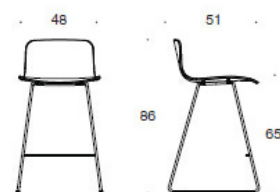

377DEPMM (DEPMMC/DEPMMD)