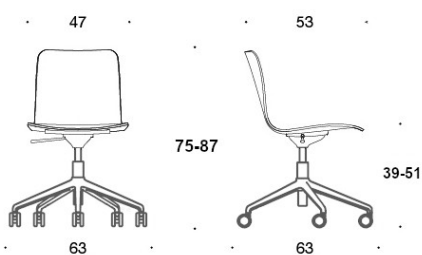

SOLA

DESIGN ANTTI KOTILAINEN

Inspiring
spaces

Martela

Product code number:

377RGS (RGSC/RGSBC/RGSD) = five star base with castors and height adjustment, without upholstery, without armrests

378RGS (RGSC/RGSBC/RGSD) = five star base with castors and height adjustment, without upholstery, with armrests

BC = upholstered seat and backrest

C = upholstered seat

D = fully upholstered

G = tilt mechanism

377RGS (RGSC/RGSBC/RGSD)

Fabric consumption:

Seat: 0.5 m / 2 pcs

Seat and backrest: 0.85 m / 2 pcs

Fully upholstered: 0.9 m

Material description:

Seat material: oak, ash, stained ash, white laminate.

Upholstery alternatives: without upholstery, seat upholstered, seat and backrest upholstered, fully upholstered.

Base: black aluminum.

Armrests (metal parts): black.

Castors for hard or soft floor.

Black glides.

378RGS (RGSC/RGSBC/RGSD)