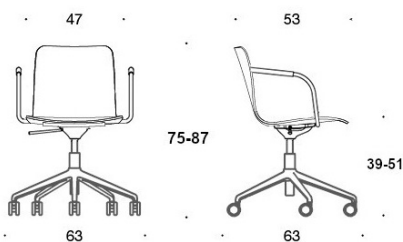

SOLA

DESIGN ANTTI KOTILAINEN

Inspiring
spaces

Martela

Product code number:

377RGS (RGSC/RGSBC/RGSD) = five star base with castors and height adjustment, without upholstery, without armrests

378RGS (RGSC/RGSBC/RGSD) = five star base with castors and height adjustment, without upholstery, with armrests

BC = upholstered seat and backrest

C = upholstered seat

D = fully upholstered

G = tilt mechanism

377RGS (RGSC/RGSBC/RGSD)

Fabric consumption:

Seat: 0.5 m / 2 pcs

Seat and backrest: 0.85 m / 2 pcs

Fully upholstered: 0.9 m

Material description:

Seat material: oak, ash, stained ash, white laminate.

Upholstery alternatives: without upholstery, seat upholstered, seat and backrest upholstered, fully upholstered.

Base: black aluminum.

Armrests (metal parts): black.

Castors for hard or soft floor.

Black glides.

378RGS (RGSC/RGSBC/RGSD)