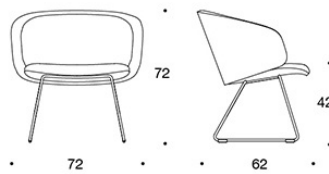

SOLA

DESIGN ANTTI KOTILAINEN

Inspiring
spaces

Martela

Product code number:

378DLD = Low backrest, upholstered armrests, sled base, fully upholstered.

378DLDK = High backrest, upholstered armrests, sled base, fully upholstered.

Fabric consumption:

Low backrest 2.25 m,
high backrest 2.35 m.

Material description:

Upholstery: fully upholstered.

Base: white, black, chrome or
Inspiring Colours.
Felt glides.

378DLD

378DLDK