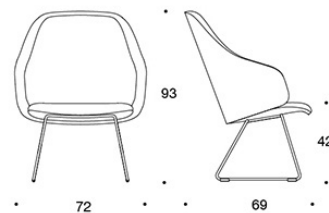

SOLA

DESIGN ANTTI KOTILAINEN

Inspiring
spaces

Martela

Product code number:

378DLD = Low backrest, upholstered armrests, sled base, fully upholstered.

378DLDK = High backrest, upholstered armrests, sled base, fully upholstered.

Fabric consumption:

Low backrest 2.25 m,
high backrest 2.35 m.

Material description:

Upholstery: fully upholstered.

Base: white, black, chrome or
Inspiring Colours.
Felt glides.

378DLD

378DLDK