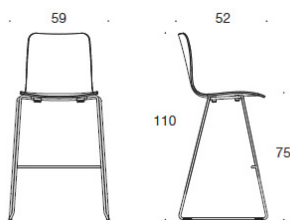

Carbon footprint:

Sola 377DEK: 8.1 kg CO2e
Sola 377DEKBC: 9.3 kg CO2e
Sola 377DEKC: 9.0 kg CO2e
Sola 377DEKD: 11.4 kg CO2e
Sola 377DEKM: 8.0 kg CO2e
Sola 377DEKMC: 8.5 kg CO2e
Sola 377DEKMD: 11.0 kg CO2e

377DEK (DEKC/DEKBC/DEKD)