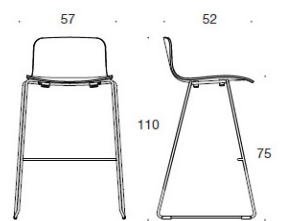

377DEKM (DEKMC/DEKMD)