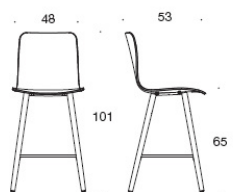

377PEMK (PEMKC/PEMKBC/PEMKD)