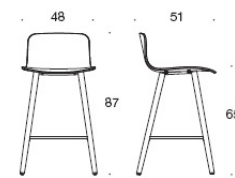

377PEMM (PEMMC/PEMMD)