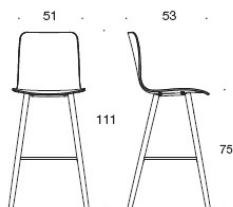

377PEKK (PEKKC/PEKKBC/PEKKD)