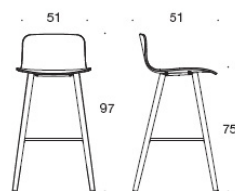

377PEKM (PEKMC/PEKMD)