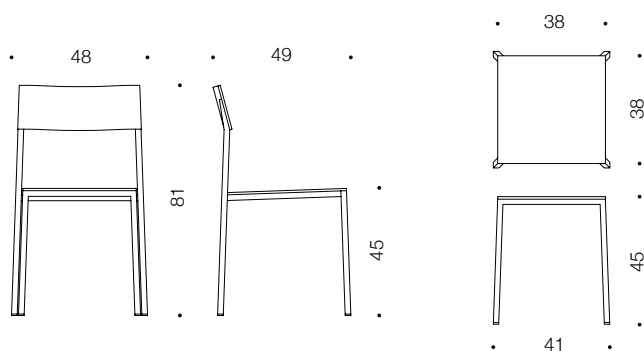

### t33 chair & t33j stool

design Timo Saarnio, 2012 & 2016

Dignified Tempo t33 chair is suited for locations which are looking for classic and timeless atmosphere. The appearance of the Tempo chair is delicate; the chair can be stacked efficiently. The legs and the horizontal frames are square 20x20 mm steel pipe. The seat and the back rest are form pressed plywood. The chair is available with seat upholstery. Glides for the legs come as a standard. The chairs can be stacked to the piles of 14 on the floor.

#### PRODUCT DETAILS

Stackable max. 14pcs, max. 20pcs on trolley

Metal parts painted

Plywood seat & backrest

		Seat & backrest				
		Oak	Ash	Paint (black or white)	Stained	White laminate
Frame	Black	○	○	○	○	○
	White	○	○	○	○	○
	Silvergry	○	○	○	○	○