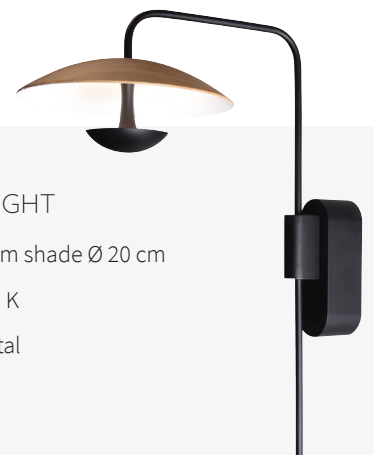

TIMBER - CEILING/WALL LIGHT

- Ø 45 cm
- Fixed LED 24 W, 3200 K

**177045-111** Wooden colour metal

TIMBER 35- PENDANT LIGHT

- Ø 35 cm
- Fixed LED 18 W, 3200 K

**176035-111** Wooden colour metal

TIMBER 60 - PENDANT LIGHT

- Ø 60 cm
- Fixed LED 30 W, 3200 K
- Wooden colour metal

**176060-111**

TIMBER - FLOOR LIGHT

- † 151 cm, Ø 35 cm
- Fixed LED 24 W, 3200 K
- Wooden colour metal

**3760-111**

TIMBER - TABLE LIGHT

- † 41 cm, Ø 27,5 cm
- Fixed LED 12 W, 3200 K
- Wooden colour metal

**2760-111**

TIMBER - WALL LIGHT

- † 47 cm, depth 36 cm shade Ø 20 cm
- Fixed LED 6 W, 3200 K
- Wooden colour metal

**4760-111**