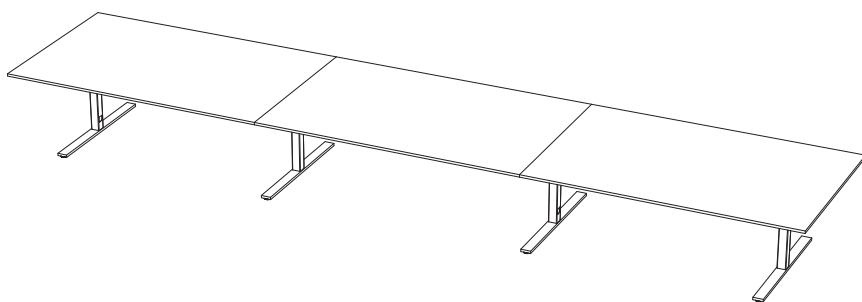

# KONFERENSBORD / CONFERENCE > VX

2-piece conference tables within size 4800x1600 mm.

Rectangular (mm):

- 4800x1400
- 4000x1400
- 3000x1400
- 4000x1500
- 4800x1500
- 4000x1600
- 4800x1600

V-shaped (mm):

- 4000x1400/1000
- 3200x1400/800

3-piece conference table within size 7200x1200 mm.

Rectangular (mm):

- 6600x1200
- 5800x1200
- 5400x1200

Boat-shaped (mm):

- 6600x1200/800
- 5800x1200/800

3-piece conference table within size 7200x1400 mm.

Rectangular (mm):

- 6600x1400
- 6000x1400
- 5400x1400

Square tables.

Square (mm):

- |         |           |
|---------|-----------|
| 600x600 | 1000x1000 |
| 700x700 | 1100x1100 |
| 800x800 | 1200x1200 |
| 900x900 |           |