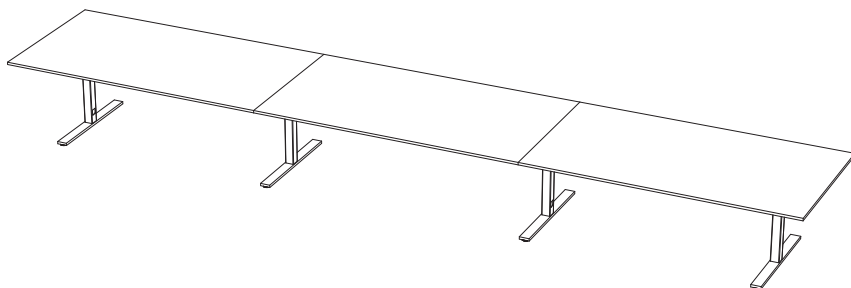

- 4800x1200/800
- 4000x1200/800
- 3600x1200/800
- 3000x1200/800

# KONFERENSBORD / CONFERENCE > VX

2-piece conference tables within size 4800x1600 mm.

Rectangular (mm):

- 4800x1400
- 4000x1400
- 3000x1400
- 4000x1500
- 4800x1500
- 4000x1600
- 4800x1600

V-shaped (mm):

- 4000x1400/1000
- 3200x1400/800

3-piece conference table within size 7200x1200 mm.

Rectangular (mm):

- 6600x1200
- 5800x1200
- 5400x1200

Boat-shaped (mm):

- 6600x1200/800
- 5800x1200/800

3-piece conference table within size 7200x1400 mm.