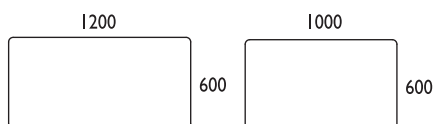

Desks within size 2200x900

Desks within size 2000x900

Desks within size 1600x800

Desks within size 1200x600

ARBETSBORD / WORK DESKS > VX

T-legs

VX10

slaglängd/range 50 cm

VX10/VX8

slaglängd/range 65 cm

VX10

fast höjd/fixed height 72 cm,

Skjutbar skiva / sliding desk

Bordsskärmar / Desk screens (corner radius 0 or 50)