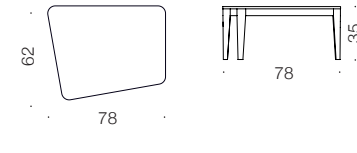

VINO S

ARKTIS

ARKTIS furniture Oy
Finland
T +358 400 740212
sales@arktis.fi
www.arktis.fi