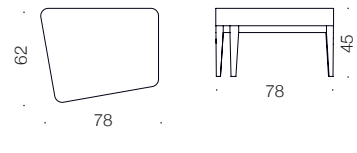

VINO L

VINO table M,N,P,R,S

design Mikko Halonen