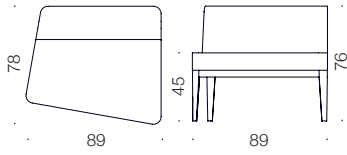

VINO sofa A,B,C,D

design Mikko Halonen

VINO A