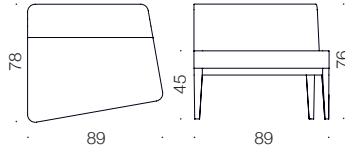

VINO sofa A,B,C,D

design Mikko Halonen

VINO A

VINO B

VINO C

PRODUCT DETAILS

Solid wood legs (oak / ash)
Wooden parts lacquered

Options

Legs : stained, painted
Uphostery : double color color on one module

VINO D

VINO bench G,H,J,K,L

design Mikko Halonen

VINO G

VINO H

VINO J

PRODUCT DETAILS

Solid wood frame & legs (oak / ash)
Wooden parts lacquered

Options

Legs : stained, painted
Uphostery : double color on one module

VINO K

VINO L

VINO table M,N,P,R,S

design Mikko Halonen

VINO M

VINO N

VINO P

PRODUCT DETAILS

Solid wood frame & legs (oak or ash)
Plywood tabletop with veneer surface
Wooden parts lacquered

Options

Legs & tabletop : stained, painted
Uphostery : double color on one module

VINO R

VINO S

ARKTIS

ARKTIS furniture Oy
Finland
T +358 400 740212
sales@arktis.fi
www.arktis.fi