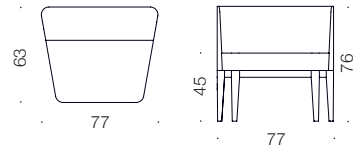

VINO C

PRODUCT DETAILS

Solid wood legs (oak / ash)
Wooden parts lacquered

Options

Legs : stained, painted
Uphostery : double color color on one module